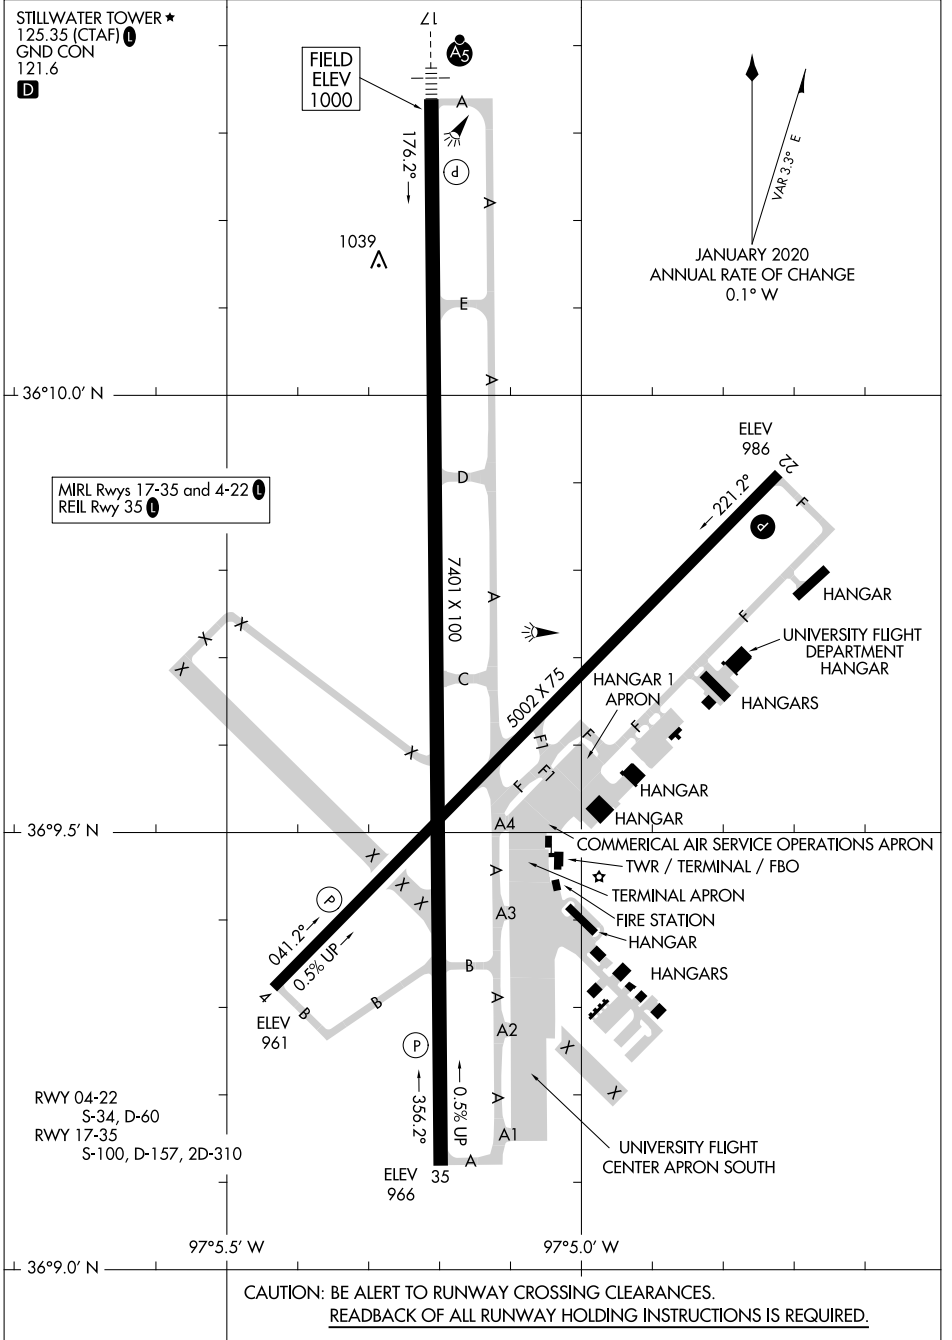

24137

# AIRPORT DIAGRAM

STILLWATER RGNL (SWO)  
STILLWATER, OKLAHOMA

AL-5151 (FAA)

# AIRPORT DIAGRAM

24137

STILLWATER, OKLAHOMA  
STILLWATER RGNL (SWO)