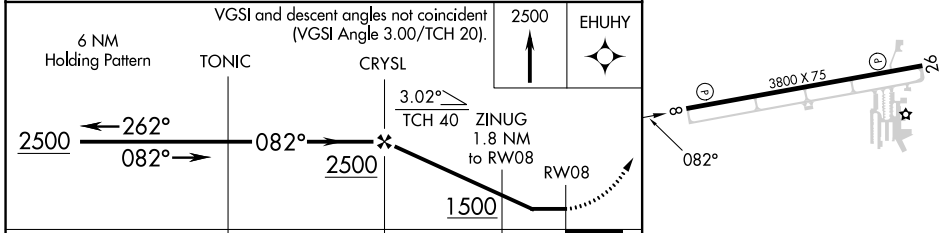

APP CRS	Rwy Idg	3800
082°	TDZE	887
	Apt Elev	887

RNAV (GPS) RWY 8

LAKE IN THE HILLS (3CK)

RNP APCH.	MISSED APPROACH: Climb to 2500 direct EHUHY and hold.
<p>▼ Obtain local altimeter setting on CTAF; when not received, use Chicago DuPage altimeter setting. Rwy 8 helicopter visibility reduction below 3/4 SM NA.</p> <p>▲ NA</p>	

CHICAGO APP CON 120.55 306.925	UNICOM 123.05 (CTAF) 0
--	----------------------------------

CATEGORY	A	B	C	D
LNAV MDA	1300-1	413 (500-1)	1300-1 1/8 413 (500-1 1/8)	NA
CHICAGO DUPAGE ALTIMETER SETTING MINIMUMS				
LNAV MDA	1360-1	473 (500-1)	1360-1 3/8 473 (500-1 3/8)	NA