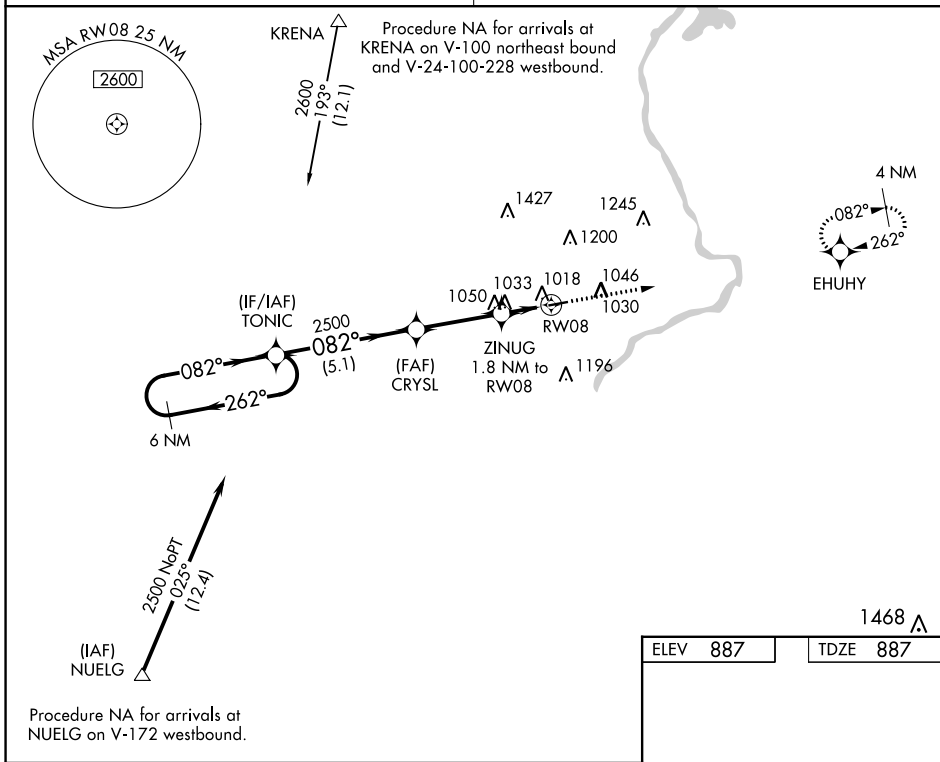

APP CRS	Rwy Idg	3800
082°	TDZE	887
	Apt Elev	887

RNAV (GPS) RWY 8

LAKE IN THE HILLS (3CK)

RNP APCH.	MISSED APPROACH: Climb to 2500 direct EHUHY and hold.
<p>▼ Obtain local altimeter setting on CTAF; when not received, use Chicago DuPage altimeter setting. Rwy 8 helicopter visibility reduction below 3/4 SM NA.</p> <p>▲ NA</p>	

CHICAGO APP CON 120.55 306.925	UNICOM 123.05 (CTAF) 0
--	----------------------------------

CATEGORY	A	B	C	D
LNAV MDA	1300-1	413 (500-1)	1300-1 1/8 413 (500-1 1/8)	NA
CHICAGO DUPAGE ALTIMETER SETTING MINIMUMS				
LNAV MDA	1360-1	473 (500-1)	1360-1 3/8 473 (500-1 3/8)	NA

LIRL Rwy 8-26 0

EC-3, 11 JUL 2024 to 08 AUG 2024

EC-3, 11 JUL 2024 to 08 AUG 2024