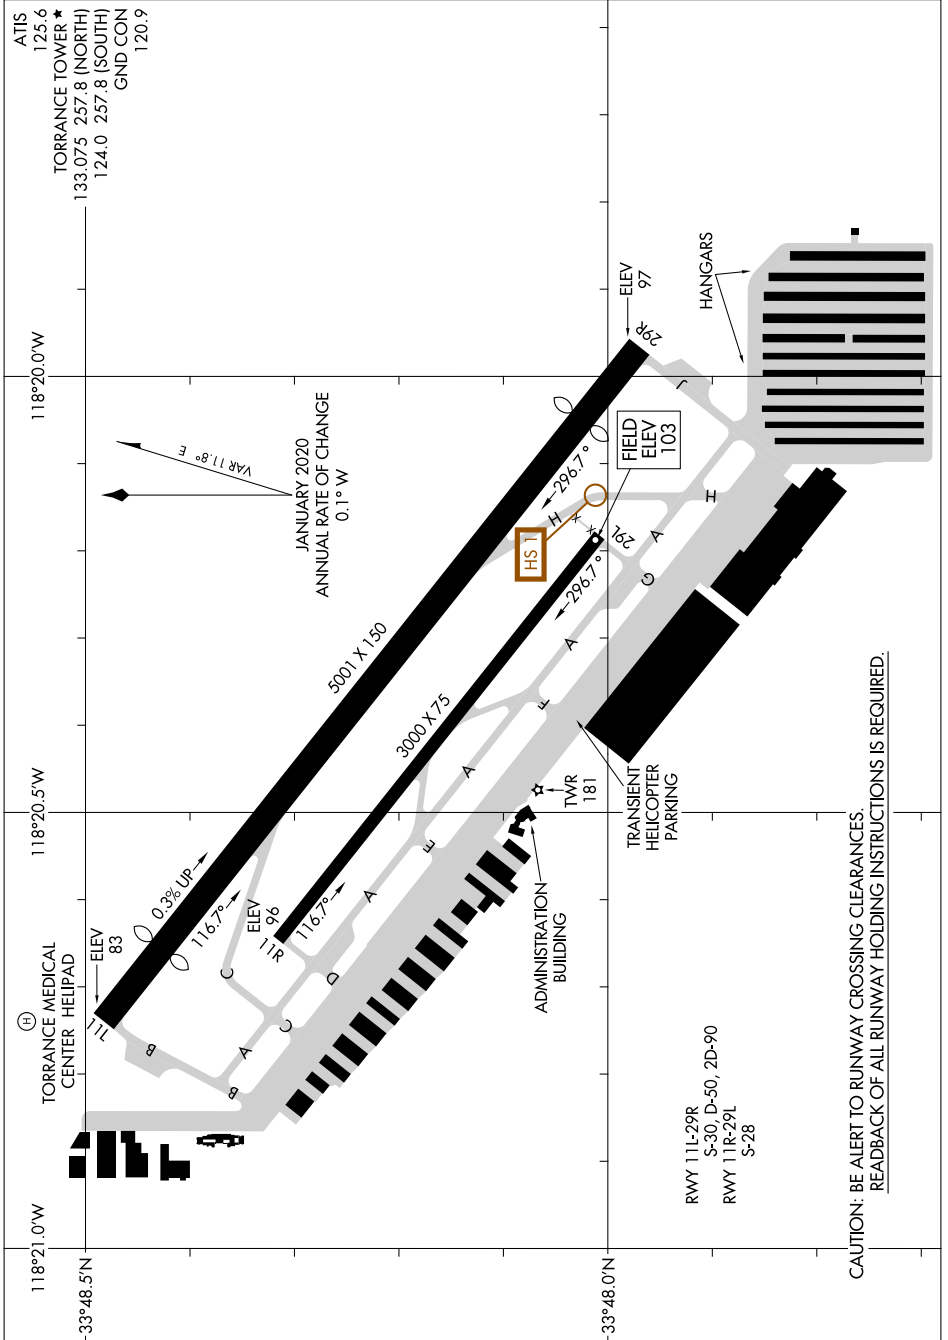

AIRPORT DIAGRAM

AL-5179 (FAA)

ZAMPERINI FLD (TOA)
TORRANCE, CALIFORNIA

SW-3, 11 JUL 2024 to 08 AUG 2024

SW-3, 11 JUL 2024 to 08 AUG 2024

AIRPORT DIAGRAM

TORRANCE, CALIFORNIA
ZAMPERINI FLD (TOA)

CAUTION: BE ALERT TO RUNWAY CROSSING CLEARANCES.
REARBACK OF ALL RUNWAY HOLDING INSTRUCTIONS IS REQUIRED.