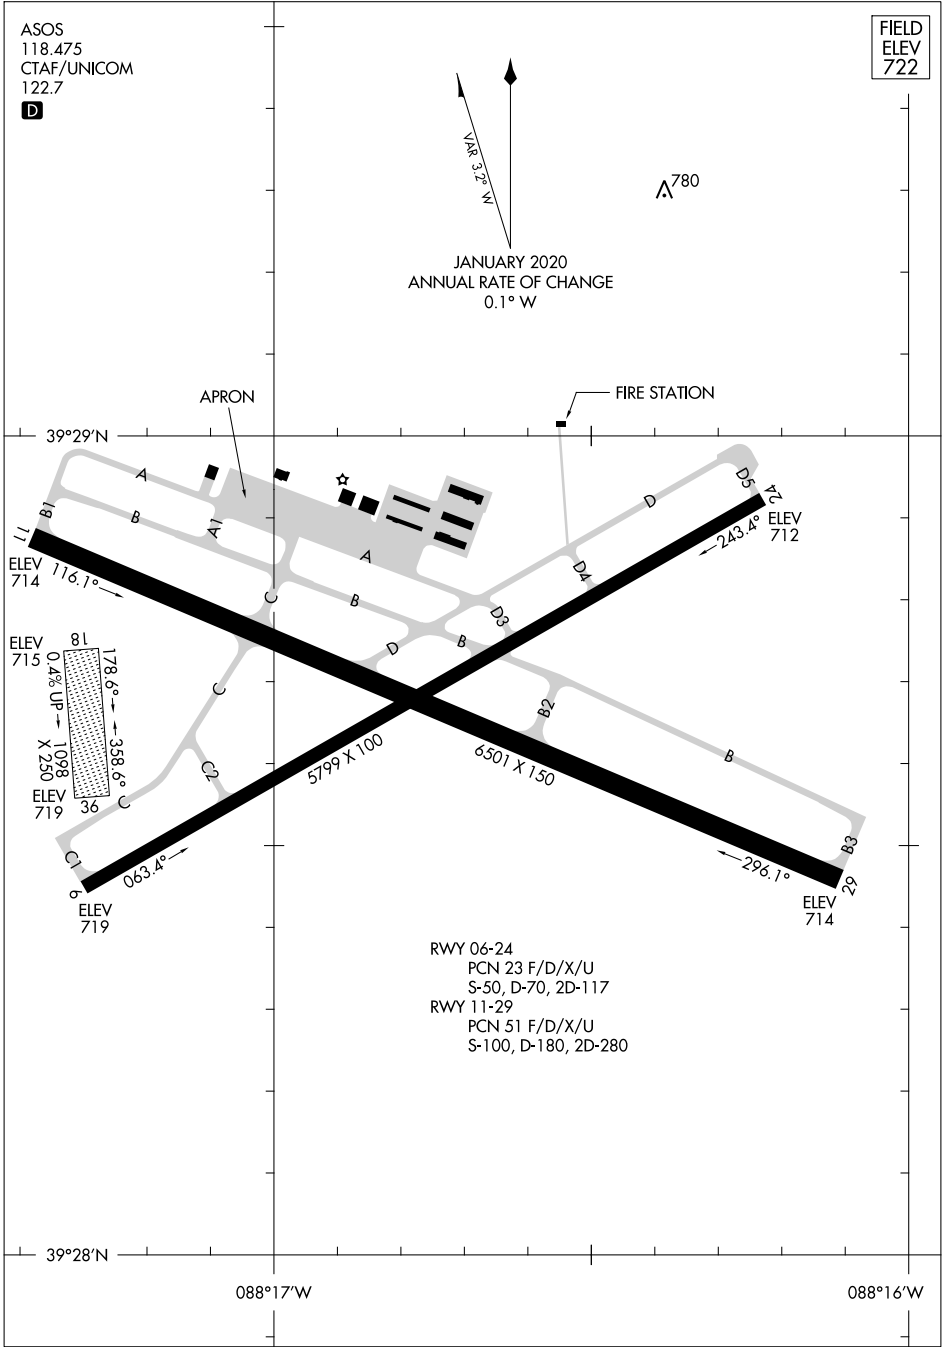

# AIRPORT DIAGRAM

AL-5180 (FAA)

COLES COUNTY MEML (MTO)  
MATTOON/CHARLESTON, ILLINOIS

ASOS  
118.475  
CTAF/UNICOM  
122.7  
**D**

FIELD  
ELEV  
722

EC-3, 11 JUL 2024 to 08 AUG 2024

EC-3, 11 JUL 2024 to 08 AUG 2024

RWY 06-24  
PCN 23 F/D/X/U  
S-50, D-70, 2D-117  
RWY 11-29  
PCN 51 F/D/X/U  
S-100, D-180, 2D-280

# AIRPORT DIAGRAM