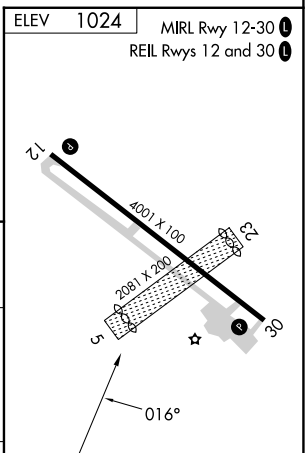

VOR/DME RWF <b>113.3</b> Chan <b>80</b>	APP CRS <b>016°</b>	Rwy Idg TDZE Apt Elev <b>N/A</b> <b>N/A</b> <b>1024</b>
---	------------------------	--

**VOR-A**  
REDWOOD FALLS MUNI (RWF)

**⚠** When local altimeter setting not received, use Olivia Rgnl altimeter setting and increase all MDA 40 feet.

**MISSED APPROACH:** Climb to 2000 then climbing left turn to 2600 direct RWF VOR/DME and hold.

ASOS <b>126.575</b>	MINNEAPOLIS CENTER <b>127.1 290.2</b>	UNICOM <b>123.0 (CTAF)</b>
------------------------	--	-------------------------------

NC-1, 11 JUL 2024 to 08 AUG 2024

NC-1, 11 JUL 2024 to 08 AUG 2024

CATEGORY	A	B	C	D	FAF to MAP 5 NM					
	1540-1 516 (600-1)	1660-1 636 (700-1)	1700-2 676 (700-2)	1700-2 1/4 676 (700-2 1/4)	Knots	60	90	120	150	180
CIRCLING					Min:Sec	5:00	3:20	2:30	2:00	1:40