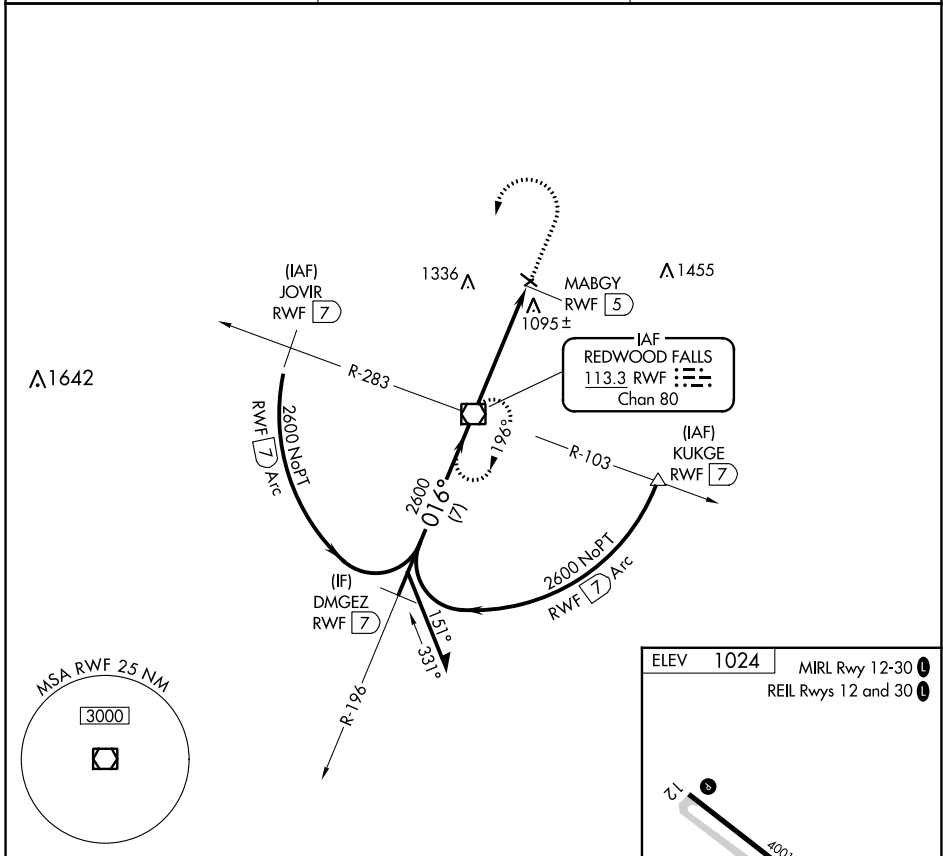

VOR/DME RWF <b>113.3</b> Chan <b>80</b>	APP CRS <b>016°</b>	Rwy Idg TDZE Apt Elev <b>N/A</b> <b>N/A</b> <b>1024</b>
---	------------------------	--

**VOR-A**  
REDWOOD FALLS MUNI (RWF)

**⚠** When local altimeter setting not received, use Olivia Rgnl altimeter setting and increase all MDA 40 feet.

**MISSED APPROACH:** Climb to 2000 then climbing left turn to 2600 direct RWF VOR/DME and hold.

ASOS <b>126.575</b>	MINNEAPOLIS CENTER <b>127.1 290.2</b>	UNICOM <b>123.0 (CTAF)</b>
------------------------	--	-------------------------------

NC-1, 11 JUL 2024 to 08 AUG 2024

NC-1, 11 JUL 2024 to 08 AUG 2024

CATEGORY	A	B	C	D	FAF to MAP 5 NM					
	1540-1 516 (600-1)	1660-1 636 (700-1)	1700-2 676 (700-2)	1700-2 1/4 676 (700-2 1/4)	Knots	60	90	120	150	180
CIRCLING					Min:Sec	5:00	3:20	2:30	2:00	1:40