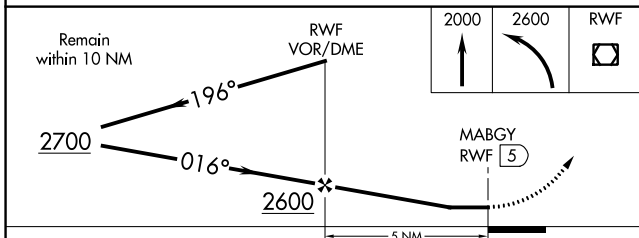

VOR/DME RWF <b>113.3</b> Chan <b>80</b>	APP CRS <b>016°</b>	Rwy Idg TDZE Apt Elev <b>N/A</b> <b>N/A</b> <b>1024</b>
---	------------------------	--

**VOR-A**  
REDWOOD FALLS MUNI (RWF)

**⚠** When local altimeter setting not received, use Olivia Rgnl altimeter setting and increase all MDA 40 feet.

**MISSED APPROACH:** Climb to 2000 then climbing left turn to 2600 direct RWF VOR/DME and hold.

ASOS <b>126.575</b>	MINNEAPOLIS CENTER <b>127.1 290.2</b>	UNICOM <b>123.0 (CTAF)</b>
------------------------	--	-------------------------------

NC-1, 11 JUL 2024 to 08 AUG 2024

NC-1, 11 JUL 2024 to 08 AUG 2024

CATEGORY	A	B	C	D	FAF to MAP 5 NM					
	1540-1 516 (600-1)	1660-1 636 (700-1)	1700-2 676 (700-2)	1700-2 1/4 676 (700-2 1/4)	Knots	60	90	120	150	180
CIRCLING					Min:Sec	5:00	3:20	2:30	2:00	1:40