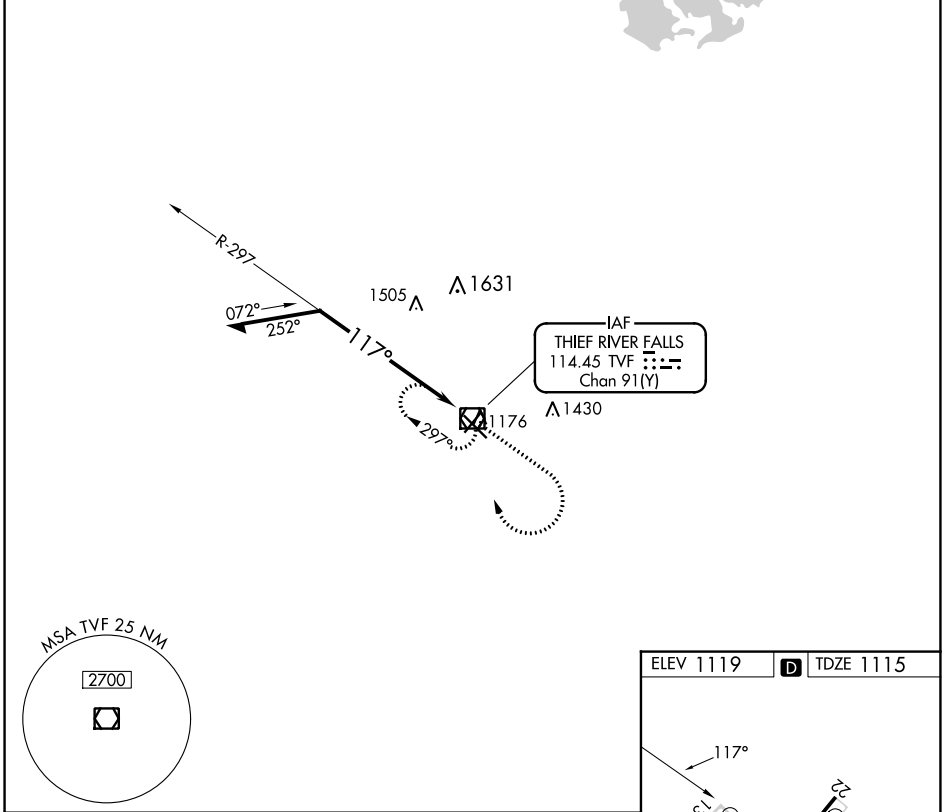

VOR/DME TVF 114.45 Chan 91(Y)	APP CRS 117°	Rwy Idg TDZE 1115 Apt Elev 1119	6504 1115 1119

VOR Y RWY 13

THIEF RIVER FALLS RGNL (TVF)

⚠ Circling to Rwy 4/22 NA at night. MISSED APPROACH: Climb to 2700 then right turn direct TVF VOR/DME and hold.

AWOS-3PT 119.025	MINNEAPOLIS CENTER 132.15 269.6	UNICOM 122.8 (CTAF)

CATEGORY	A	B	C	D
S-13	1740-1 625 (700-1)		1740-1¾ 625 (700-1¾)	1740-2 625 (700-2)
C CIRCLING	1740-1 621 (700-1)		1820-2 701 (800-2)	1980-2¾ 861 (900-2¾)

NC-1, 11 JUL 2024 to 08 AUG 2024

NC-1, 11 JUL 2024 to 08 AUG 2024