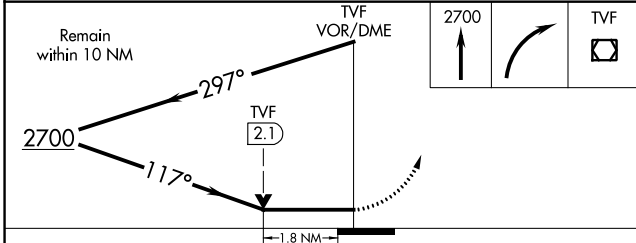

VOR/DME TVF 114.45 Chan 91(Y)	APP CRS 117°	Rwy Idg TDZE 1115 Apt Elev 1119	6504 1115 1119

VOR Y RWY 13

THIEF RIVER FALLS RGNL (TVF)

⚠ Circling to Rwy 4/22 NA at night. MISSED APPROACH: Climb to 2700 then right turn direct TVF VOR/DME and hold.

AWOS-3PT 119.025	MINNEAPOLIS CENTER 132.15 269.6	UNICOM 122.8 (CTAF)

CATEGORY	A	B	C	D
S-13	1740-1 625 (700-1)		1740-1¾ 625 (700-1¾)	1740-2 625 (700-2)
C CIRCLING	1740-1 621 (700-1)		1820-2 701 (800-2)	1980-2¾ 861 (900-2¾)

NC-1, 11 JUL 2024 to 08 AUG 2024

NC-1, 11 JUL 2024 to 08 AUG 2024