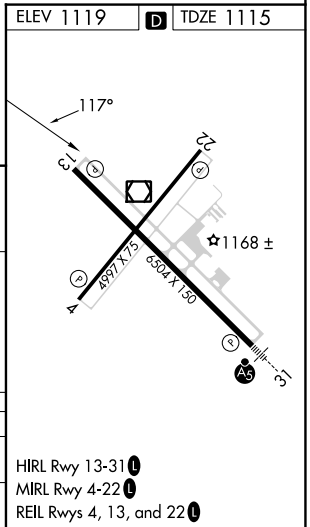

VOR/DME TVF 114.45 Chan 91(Y)	APP CRS 117°	Rwy Idg TDZE 1115 Apt Elev 1119	6504 1115 1119
---	------------------------	---	---

VOR Y RWY 13

THIEF RIVER FALLS RGNL (TVF)

⚠ Circling to Rwy 4/22 NA at night. MISSED APPROACH: Climb to 2700 then right turn direct TVF VOR/DME and hold.

AWOS-3PT 119.025	MINNEAPOLIS CENTER 132.15 269.6	UNICOM 122.8 (CTAF)
----------------------------	---	-------------------------------

CATEGORY	A	B	C	D
S-13	1740-1 625 (700-1)		1740-1¾ 625 (700-1¾)	1740-2 625 (700-2)
C CIRCLING	1740-1 621 (700-1)		1820-2 701 (800-2)	1980-2¾ 861 (900-2¾)