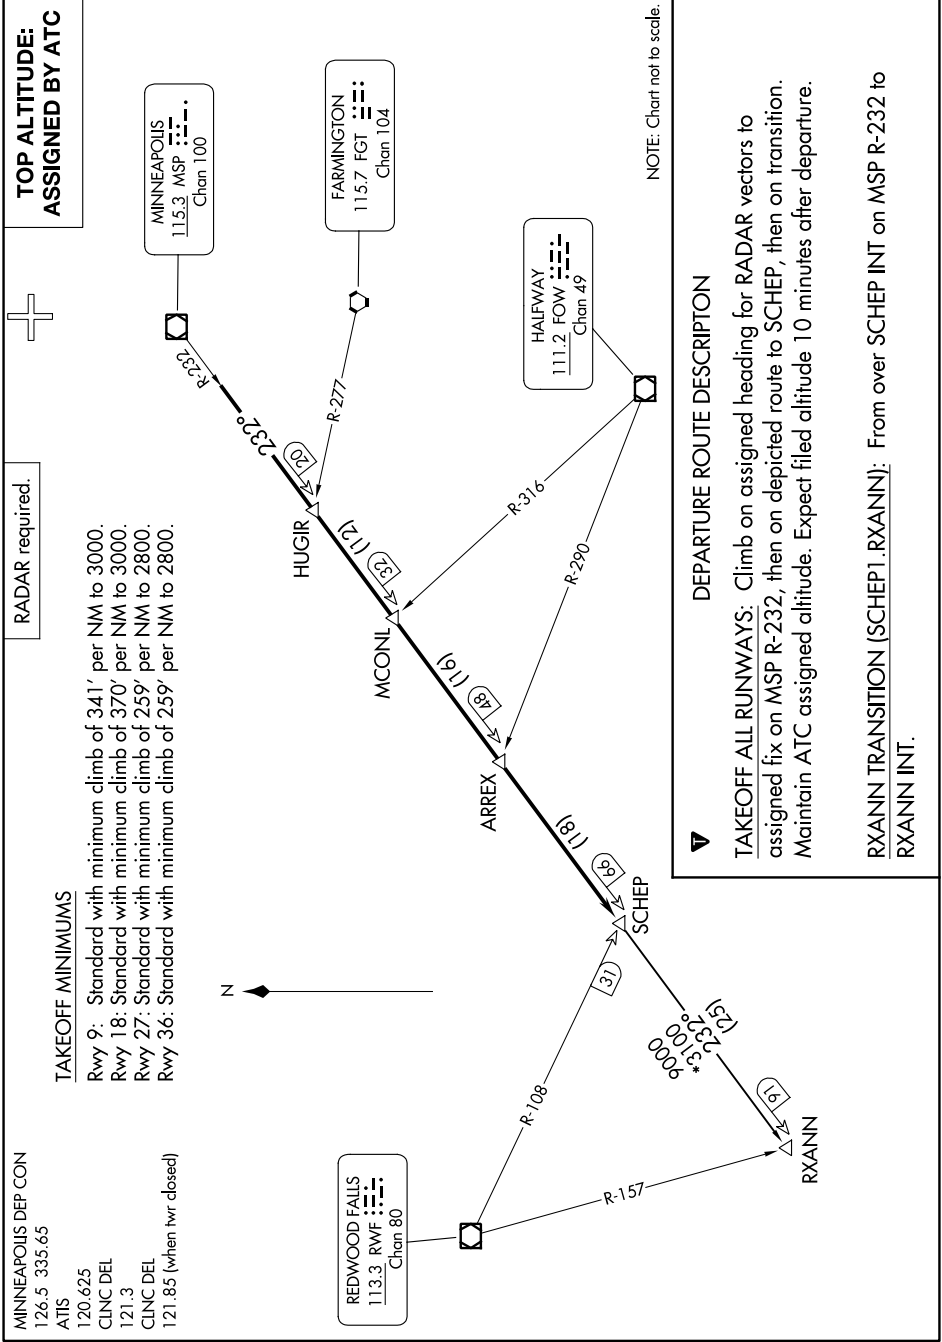

SCHEP ONE DEPARTURE

NC-1, 11 JUL 2024 to 08 AUG 2024

NC-1, 11 JUL 2024 to 08 AUG 2024