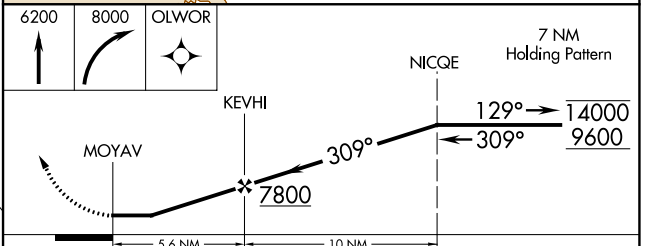

APP CRS 309°	Rwy Idg TDZE Apt Elev	N/A N/A 5102

RNAV (GPS)-B

YELLOWSTONE RGNL (COD)

RNP APCH.	MISSED APPROACH: Climb to 6200 then climbing right turn to 8000 direct OLOWOR and hold.

AWOS-3PT 135.075	SALT LAKE CENTER 127.75 351.9	UNICOM 122.8 (CTAF) 0

REIL Rwys 4 and 22 0	5.6 NM	10 NM			
HIRL Rwy 4-22 0					
	CATEGORY	A	B	C	D
C CIRCLING		6160-1¼ 1058 (1100-1¼)	6160-1½ 1058 (1100-1½)	6160-3 1058 (1100-3)	6940-3 1838 (1900-3)

NW-1, 11 JUL 2024 to 08 AUG 2024

NW-1, 11 JUL 2024 to 08 AUG 2024