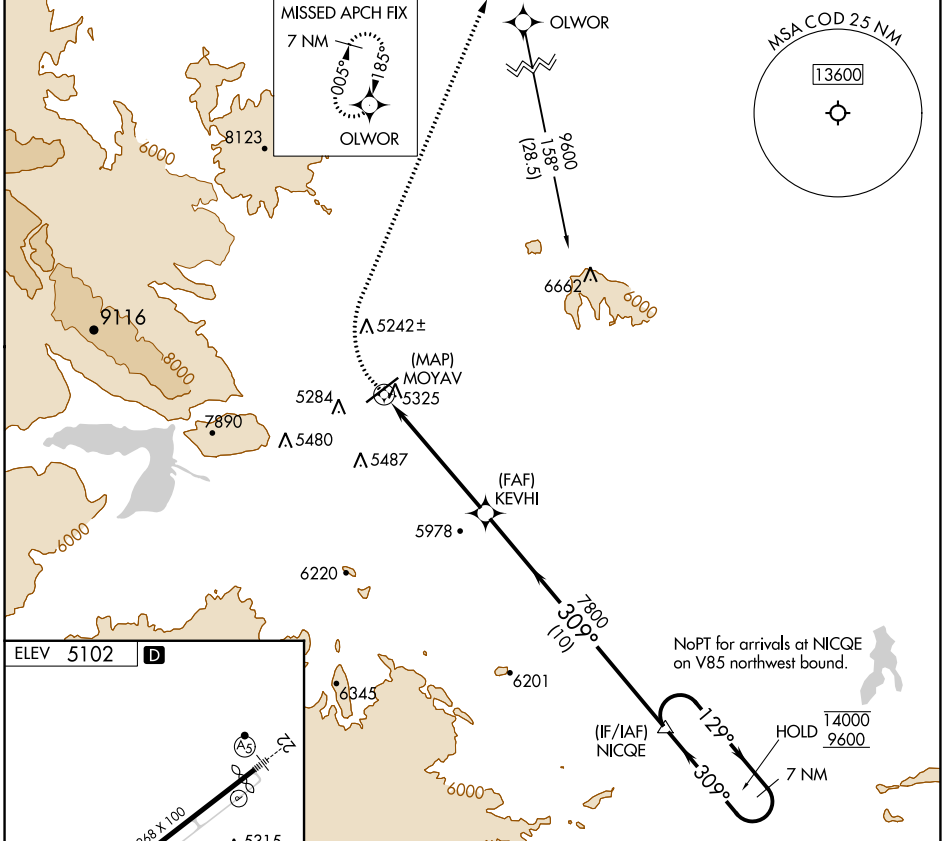

APP CRS 309°	Rwy Idg TDZE Apt Elev	N/A N/A 5102
------------------------	-----------------------------	---

RNAV (GPS)-B

YELLOWSTONE RGNL (COD)

RNP APCH.	MISSED APPROACH: Climb to 6200 then climbing right turn to 8000 direct OLOWOR and hold.
-----------	---

AWOS-3PT 135.075	SALT LAKE CENTER 127.75 351.9	UNICOM 122.8 (CTAF) 0
----------------------------	---	---------------------------------

REIL Rwys 4 and 22 0	5.6 NM	10 NM			
HIRL Rwy 4-22 0					
	CATEGORY	A	B	C	D
C CIRCLING		6160-1¼ 1058 (1100-1¼)	6160-1½ 1058 (1100-1½)	6160-3 1058 (1100-3)	6940-3 1838 (1900-3)

NW-1, 11 JUL 2024 to 08 AUG 2024

NW-1, 11 JUL 2024 to 08 AUG 2024