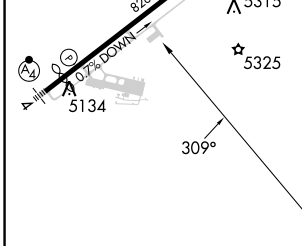

APP CRS 309°	Rwy Idg TDZE Apt Elev	N/A N/A 5102
------------------------	-----------------------------	---

RNAV (GPS)-B

YELLOWSTONE RGNL (COD)

RNP APCH.	MISSED APPROACH: Climb to 6200 then climbing right turn to 8000 direct OLOWOR and hold.
-----------	---

AWOS-3PT 135.075	SALT LAKE CENTER 127.75 351.9	UNICOM 122.8 (CTAF) 0
----------------------------	---	---------------------------------

REIL Rwys 4 and 22 0	5.6 NM	10 NM			
HIRL Rwy 4-22 0					
	CATEGORY	A	B	C	D
C CIRCLING		6160-1¼ 1058 (1100-1¼)	6160-1½ 1058 (1100-1½)	6160-3 1058 (1100-3)	6940-3 1838 (1900-3)