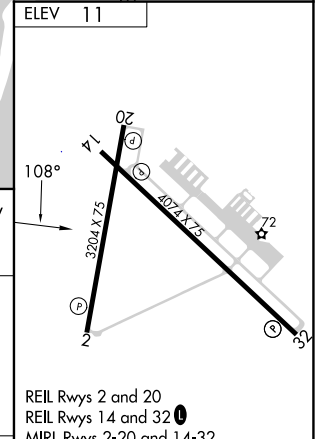

VORTAC SBY 111.2 Chan 49	APP CRS 108°	Rwy ldg TDZE Apt Elev 11	N/A N/A 11
---------------------------------------	------------------------	--	-------------------------

VOR-A

OCEAN CITY MUNI (OXB)

⚠ When local altimeter setting not received, use Salisbury altimeter setting and increase all MDAs 60 feet and visibility Circling Cat C/D ¼ SM.
⚠ Circling Rwy 2, 14, 20 NA at night.

MISSED APPROACH: Climbing left turn to 2000 on SBY R-094 to CBEAV INT/11.7 DME and hold.

ASOS 119.025	PATUXENT APP CON * 127.95 314.0	CLNC DEL 121.75	UNICOM 123.05 (CTAF) 0
------------------------	---	---------------------------	----------------------------------

CATEGORY	A	B	C	D	FAF to MAP 4.8 NM					
CIRCLING	860-1¼	849 (900-1¼)	860-2½ 849 (900-2½)	860-2¾ 849 (900-2¾)	Knots	60	90	120	150	180
					Min:Sec	4:48	3:12	2:24	1:55	1:36

NE-3, 11 JUL 2024 to 08 AUG 2024