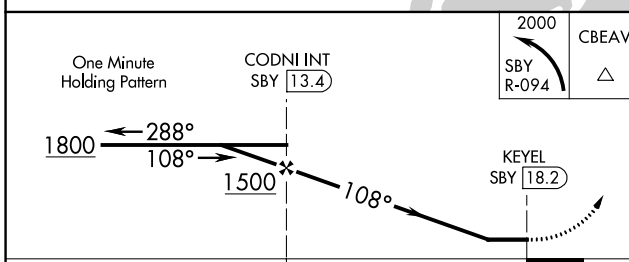

VORTAC SBY 111.2 Chan 49	APP CRS 108°	Rwy ldg TDZE Apt Elev 11	N/A N/A 11
---------------------------------------	------------------------	--	-------------------------

VOR-A

OCEAN CITY MUNI (OXB)

⚠ When local altimeter setting not received, use Salisbury altimeter setting and increase all MDAs 60 feet and visibility Circling Cat C/D ¼ SM.
⚠ Circling Rwy 2, 14, 20 NA at night.

MISSED APPROACH: Climbing left turn to 2000 on SBY R-094 to CBEAV INT/11.7 DME and hold.

ASOS 119.025	PATUXENT APP CON * 127.95 314.0	CLNC DEL 121.75	UNICOM 123.05 (CTAF) 0
------------------------	---	---------------------------	----------------------------------

CATEGORY	A	B	C	D	FAF to MAP 4.8 NM					
CIRCLING	860-1¼	849 (900-1¼)	860-2½ 849 (900-2½)	860-2¾ 849 (900-2¾)	Knots	60	90	120	150	180
					Min:Sec	4:48	3:12	2:24	1:55	1:36

NE-3, 11 JUL 2024 to 08 AUG 2024