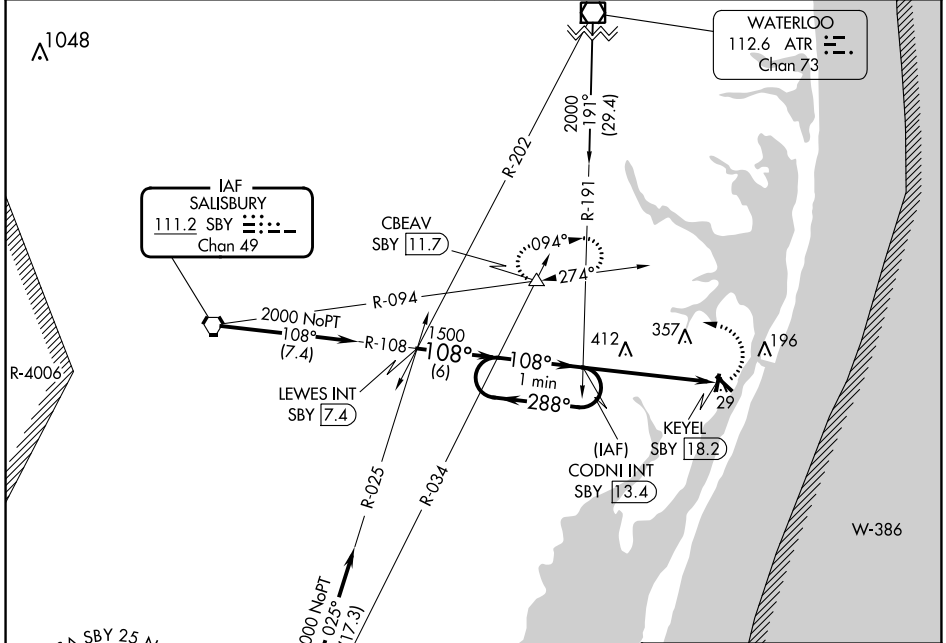

VORTAC SBY 111.2 Chan 49	APP CRS 108°	Rwy ldg TDZE Apt Elev 11	N/A N/A 11
---------------------------------------	------------------------	--	-------------------------

VOR-A

OCEAN CITY MUNI (OXB)

⚠ When local altimeter setting not received, use Salisbury altimeter setting and increase all MDAs 60 feet and visibility Circling Cat C/D ¼ SM.
⚠ Circling Rwy 2, 14, 20 NA at night.

MISSED APPROACH: Climbing left turn to 2000 on SBY R-094 to CBEAV INT/11.7 DME and hold.

ASOS 119.025	PATUXENT APP CON * 127.95 314.0	CLNC DEL 121.75	UNICOM 123.05 (CTAF) 0
------------------------	---	---------------------------	----------------------------------

CATEGORY	A	B	C	D	FAF to MAP 4.8 NM					
CIRCLING	860-1¼	849 (900-1¼)	860-2½ 849 (900-2½)	860-2¾ 849 (900-2¾)	Knots	60	90	120	150	180
					Min:Sec	4:48	3:12	2:24	1:55	1:36

NE-3, 11 JUL 2024 to 08 AUG 2024

NE-3, 11 JUL 2024 to 08 AUG 2024