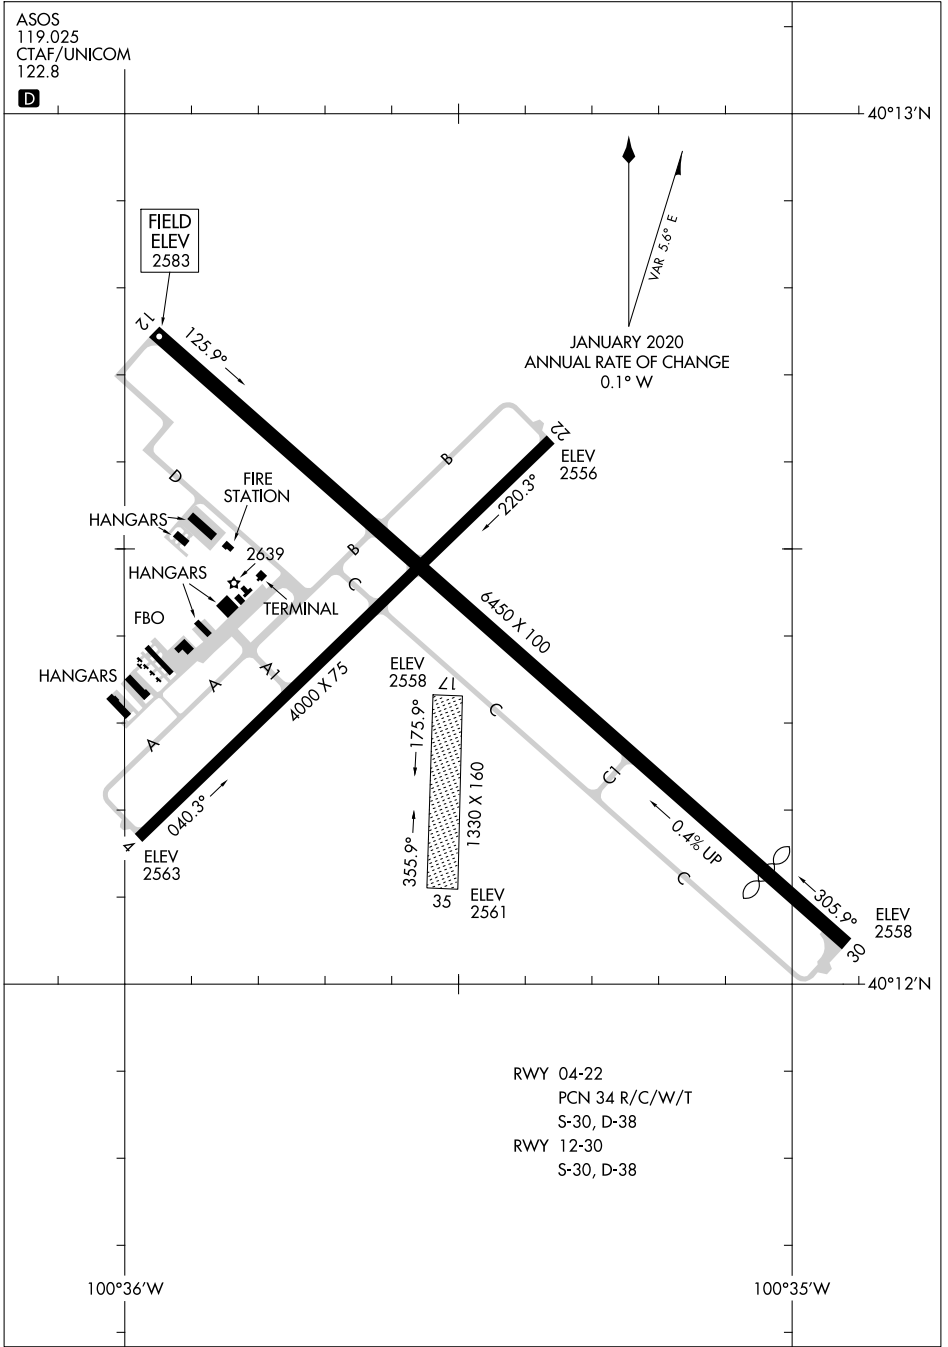

# AIRPORT DIAGRAM

AL-5301 (FAA)

MC COOK BEN NELSON RGNL (MCK)  
MC COOK, NEBRASKA

ASOS  
119.025  
CTAF/UNICOM  
122.8

40°13'N

NC-2, 11 JUL 2024 to 08 AUG 2024

NC-2, 11 JUL 2024 to 08 AUG 2024

RWY 04-22  
PCN 34 R/C/W/T  
S-30, D-38

RWY 12-30  
S-30, D-38

100°36'W

100°35'W

# AIRPORT DIAGRAM

23054

MC COOK, NEBRASKA  
MC COOK BEN NELSON RGNL (MCK)