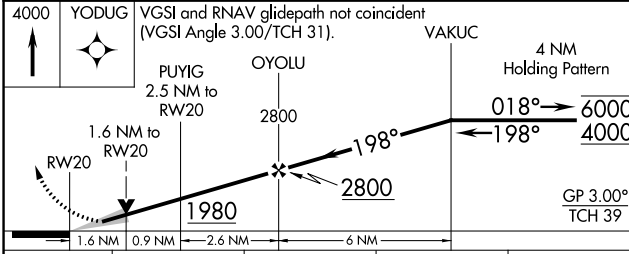

WAAS CH 82528 W20A	APP CRS 198°	Rwy Idg TDZE Apt Elev	5000 1151 1165
--	------------------------	-----------------------------	---

RNAV (GPS) RWY 20

ATLANTIC MUNI (AIO)

RNP APCH - GPS.

⚠ Circling Rwy 12, 30 NA at night. For uncompensated Baro-VNAV systems, LNAV/VNAV NA below -17°C or above 54°C.

MISSED APPROACH: Climb to 4000 direct YODUG and hold, continue climb-in-hold to 4000.

AWOS-3
127.825

MINNEAPOLIS CENTER
119.6 290.4

UNICOM
122.7 (CTAF)

CATEGORY	A	B	C	D
LPV DA	1447-1 296 (300-1)			NA
LNAV/VNAV DA	1733-1¾ 582 (600-1¾)			NA
LNAV MDA	1680-1	529 (600-1)	1680-1½ 529 (600-1½)	NA
CIRCLING	1760-1 595 (600-1)	1920-1 755 (800-1)	1920-2¼ 755 (800-2¼)	NA