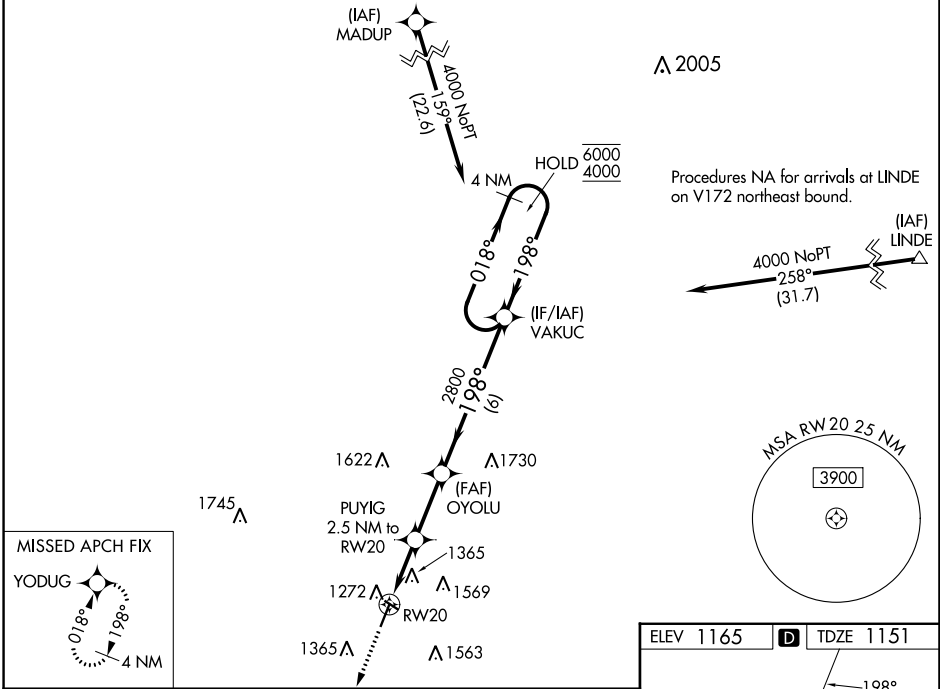

WAAS CH 82528 W20A	APP CRS 198°	Rwy Idg TDZE Apt Elev	5000 1151 1165
--	------------------------	-----------------------------	---

RNAV (GPS) RWY 20

ATLANTIC MUNI (AIO)

RNP APCH - GPS.

⚠ Circling Rwy 12, 30 NA at night. For uncompensated Baro-VNAV systems, LNAV/VNAV NA below -17°C or above 54°C.

MISSED APPROACH: Climb to 4000 direct YODUG and hold, continue climb-in-hold to 4000.

AWOS-3
127.825

MINNEAPOLIS CENTER
119.6 290.4

UNICOM
122.7 (CTAF)

CATEGORY	A	B	C	D
LPV DA	1447-1 296 (300-1)			NA
LNAV/VNAV DA	1733-1¾ 582 (600-1¾)			NA
LNAV MDA	1680-1	529 (600-1)	1680-1½ 529 (600-1½)	NA
CIRCLING	1760-1 595 (600-1)	1920-1 755 (800-1)	1920-2¼ 755 (800-2¼)	NA

REIL Rwy 2 and 20 **1**
MIRL Rwy 2-20 and 12-30 **1**

NC-3, 11 JUL 2024 to 08 AUG 2024

NC-3, 11 JUL 2024 to 08 AUG 2024