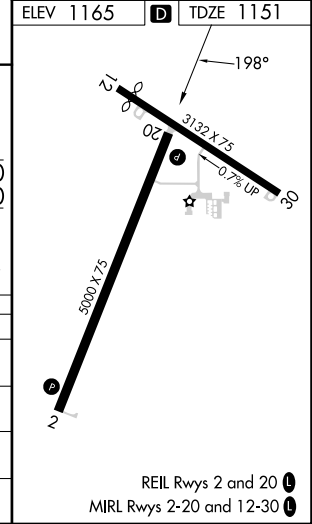

WAAS CH 82528 W20A	APP CRS 198°	Rwy Idg TDZE Apt Elev	5000 1151 1165
--	------------------------	-----------------------------	---

RNAV (GPS) RWY 20

ATLANTIC MUNI (AIO)

RNP APCH - GPS.

⚠ Circling Rwy 12, 30 NA at night. For uncompensated Baro-VNAV systems, LNAV/VNAV NA below -17°C or above 54°C.

MISSED APPROACH: Climb to 4000 direct YODUG and hold, continue climb-in-hold to 4000.

AWOS-3
127.825

MINNEAPOLIS CENTER
119.6 290.4

UNICOM
122.7 (CTAF)

CATEGORY	A	B	C	D
LPV DA	1447-1 296 (300-1)			NA
LNAV/VNAV DA	1733-1¾ 582 (600-1¾)			NA
LNAV MDA	1680-1	529 (600-1)	1680-1½ 529 (600-1½)	NA
CIRCLING	1760-1 595 (600-1)	1920-1 755 (800-1)	1920-2¼ 755 (800-2¼)	NA