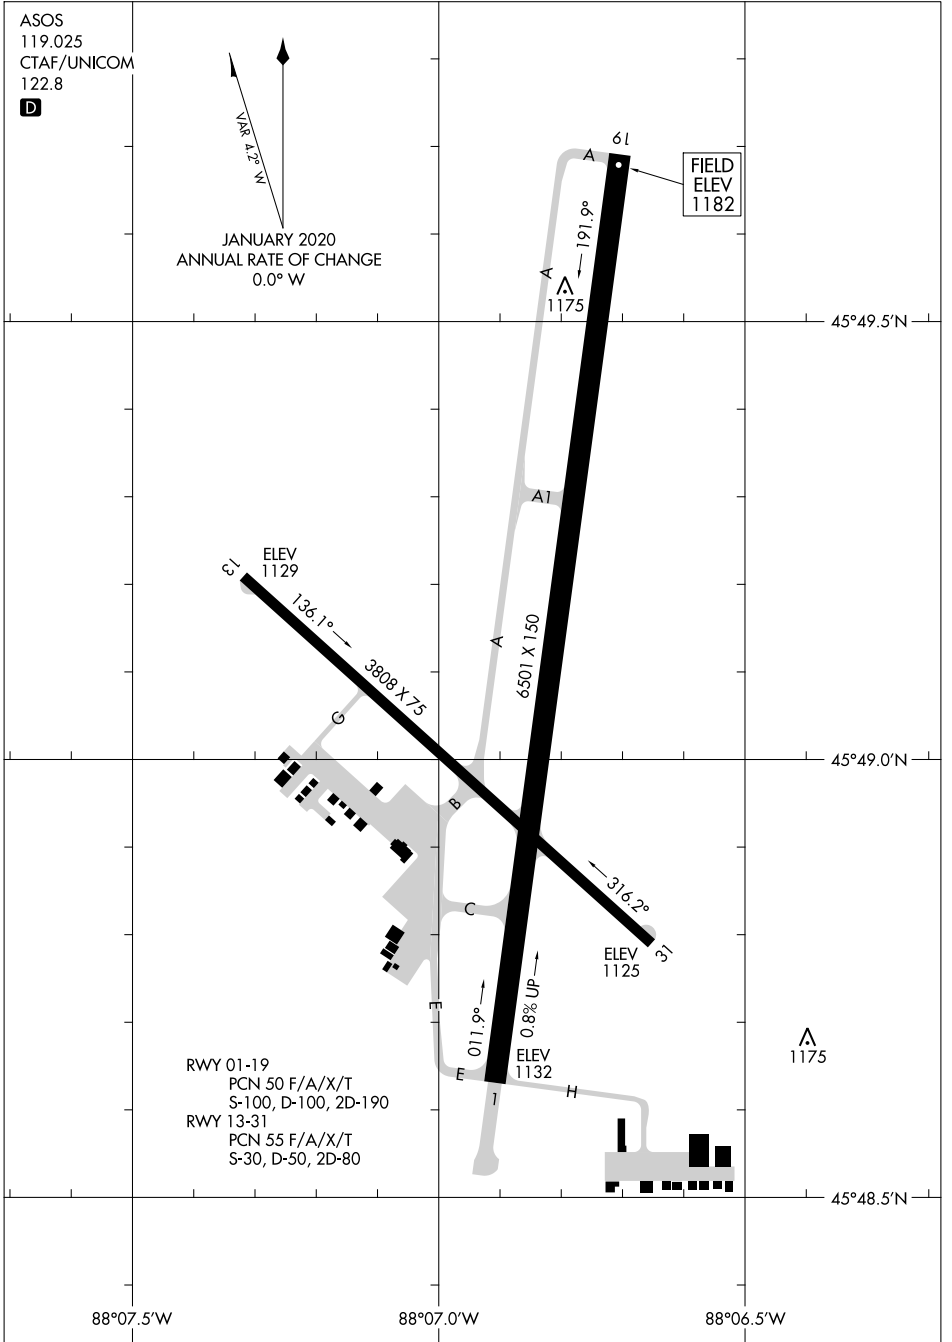

AIRPORT DIAGRAM

AL-5347 (FAA)

FORD (IMT)
IRON MOUNTAIN KINGSFORD, MICHIGAN

EC-1, 11 JUL 2024 to 08 AUG 2024

EC-1, 11 JUL 2024 to 08 AUG 2024

AIRPORT DIAGRAM

IRON MOUNTAIN KINGSFORD, MICHIGAN
FORD (IMT)