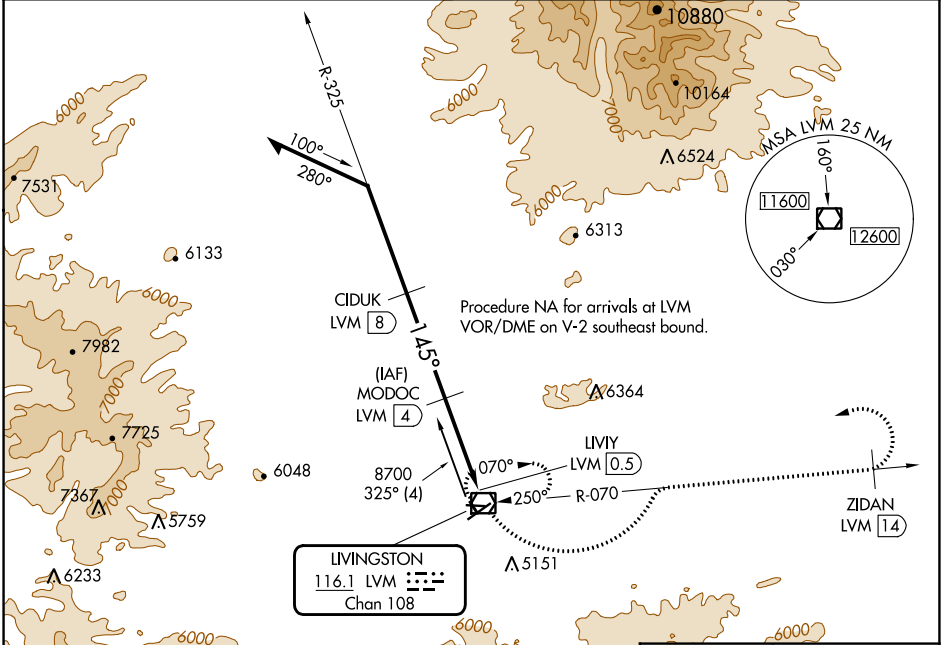

VOR/DME LVM 116.1 Chan 108	APP CRS 145°	Rwy Idg TDZE Apt Elev 4659	N/A N/A
--	------------------------	--	--------------------------

VOR/DME-B

MISSION FLD (LVM)

⚠ Circling NA for Cats C southeast of Rwy 4-22.
⚠ Circling NA to Rwy 8-26 and 13-31.
⚠ -29°C

MISSED APPROACH: Climbing left turn to 9900 via LVM VOR/DME R-070 to ZIDAN/14 DME and left turn direct LVM VOR/DME and hold.

ASOS 135.275	BIG SKY APP CON ★ 119.55 235.775	UNICOM 123.0 (CTAF)
------------------------	--	-------------------------------

Remain within 12 NM	MODOC LVM 4	9900 LVM R-070	ZIDAN LVM 14	LVM
8700	CIDUK LVM 8			
7400				LIVY LVM 0.5
6300				
4 NM		3.5 NM		

CATEGORY	A	B	C	D
CIRCLING	5540-1¼	881 (900-1¼)	5540-2¾ 881 (900-2¾)	NA

REIL Rwy 22
MIRL Rwy 4-22

NW-1, 11 JUL 2024 to 08 AUG 2024

NW-1, 11 JUL 2024 to 08 AUG 2024