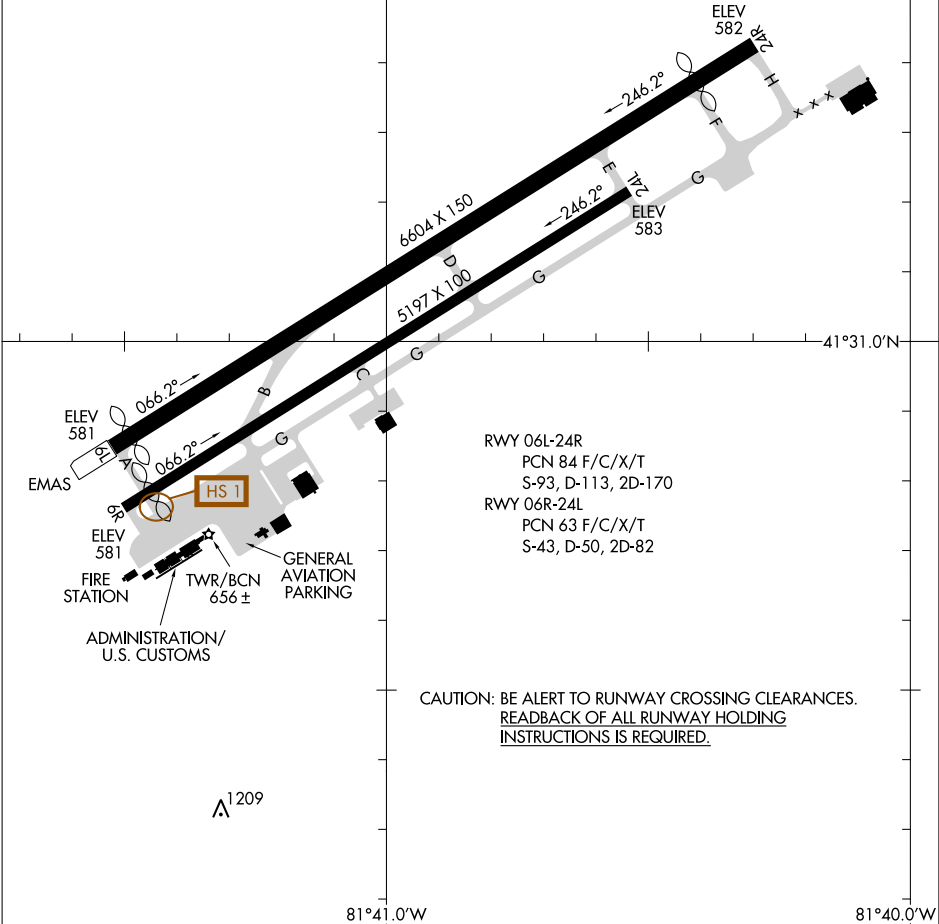

22307

AIRPORT DIAGRAM

AL-5370 (FAA)

BURKE LAKEFRONT (BKL)
CLEVELAND, OHIO

ATIS
125.25
LAKEFRONT TOWER*
124.3 339.8
GND CON
121.9 339.8
CLNC DEL
121.9 (when tower closed)
339.8

FIELD
ELEV
584

41°32.0'N

JANUARY 2020
ANNUAL RATE OF CHANGE
0.0° W

EC-2, 11 JUL 2024 to 08 AUG 2024

EC-2, 11 JUL 2024 to 08 AUG 2024

AIRPORT DIAGRAM

22307

CLEVELAND, OHIO
BURKE LAKEFRONT (BKL)