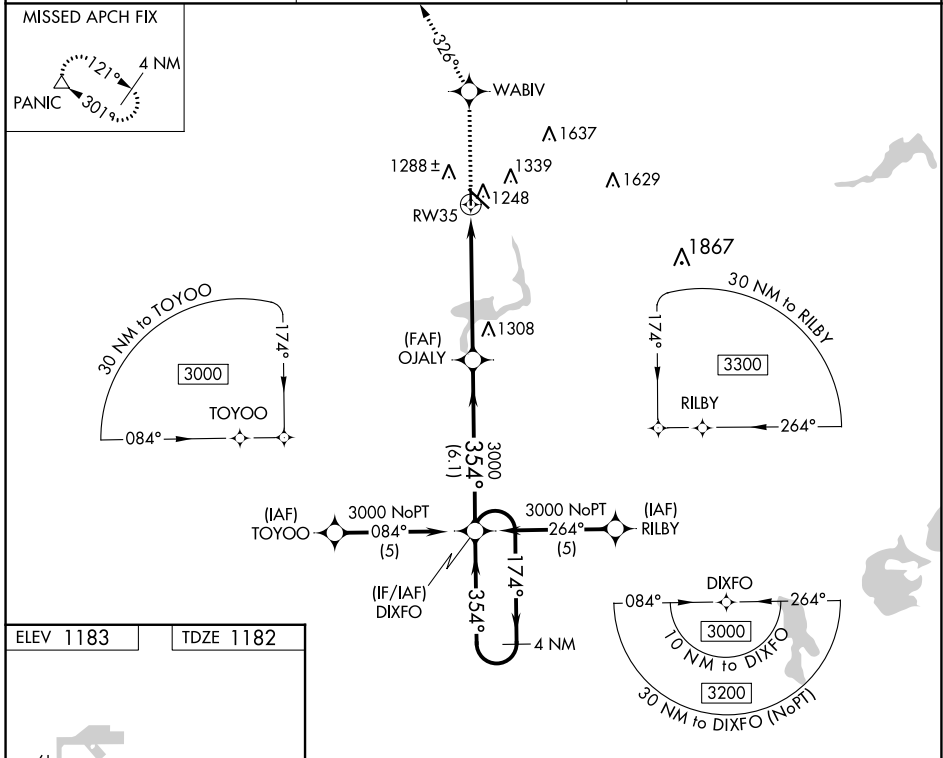

APP CRS	Rwy Idg	<b>3301</b>
<b>354°</b>	TDZE	<b>1182</b>
	Apt Elev	<b>1183</b>

# RNAV (GPS) RWY 35

FERGUS FALLS MUNI/EINAR MICKELSON FLD (F<sup>F</sup>M)

RNP APCH-GPS.		MISSED APPROACH: Climb to 3000 direct WABIV and via track 326° to PANIC and hold.
AWOS-3PT <b>119.05</b>	MINNEAPOLIS CENTER <b>126.1 269.2</b>	UNICOM <b>122.8 (CTAF) 0</b>

CATEGORY	A	B	C	D
LNAV MDA	1560-1 378 (400-1)			NA
CIRCLING	1640-1 457 (500-1)	1740-1 557 (600-1)	1820-1¾ 637 (700-1¾)	NA

NC-1, 11 JUL 2024 to 08 AUG 2024

NC-1, 11 JUL 2024 to 08 AUG 2024