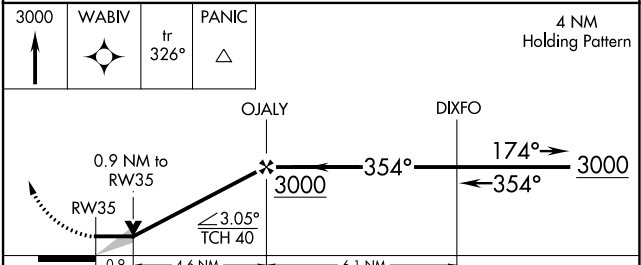

APP CRS	Rwy Idg	<b>3301</b>
<b>354°</b>	TDZE	<b>1182</b>
	Apt Elev	<b>1183</b>

# RNAV (GPS) RWY 35

FERGUS FALLS MUNI/EINAR MICKELSON FLD (F<sup>F</sup>M)

RNP APCH-GPS.		MISSED APPROACH: Climb to 3000 direct WABIV and via track 326° to PANIC and hold.
AWOS-3PT <b>119.05</b>	MINNEAPOLIS CENTER <b>126.1 269.2</b>	UNICOM <b>122.8 (CTAF) 0</b>