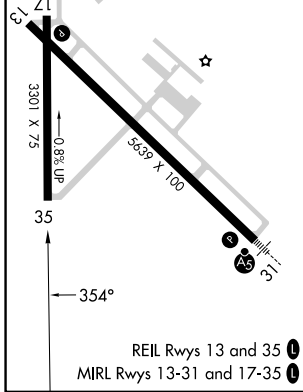

APP CRS	Rwy Idg	<b>3301</b>
<b>354°</b>	TDZE	<b>1182</b>
	Apt Elev	<b>1183</b>

# RNAV (GPS) RWY 35

FERGUS FALLS MUNI/EINAR MICKELSON FLD (F<sup>F</sup>M)

RNP APCH-GPS.		MISSED APPROACH: Climb to 3000 direct WABIV and via track 326° to PANIC and hold.
AWOS-3PT <b>119.05</b>	MINNEAPOLIS CENTER <b>126.1 269.2</b>	UNICOM <b>122.8 (CTAF) 0</b>