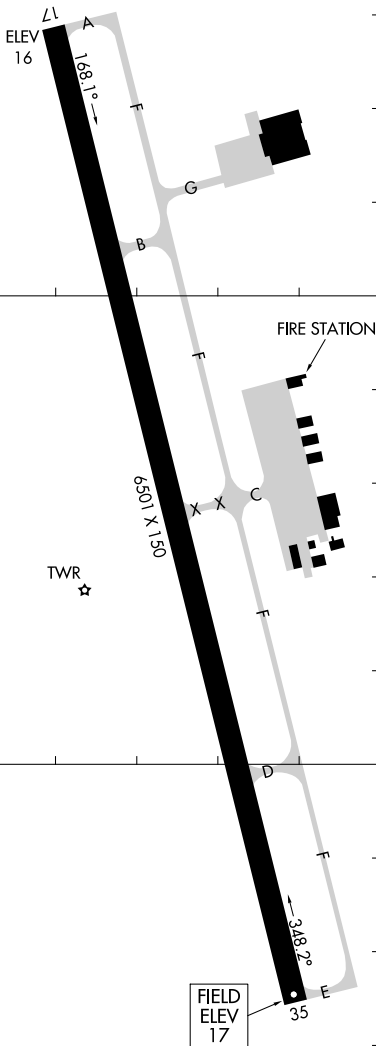

AIRPORT DIAGRAM

AL-5404 (FAA)

TRENT LOTT INTL (PQL)
PASCAGOULA, MISSISSIPPI

ATIS
135.175
TRENT LOTT TOWER ★
118.575
GND CON
121.725
CLINC DEL
121.725

30°28.0'N

30°27.5'N

TWR ★

FIRE STATION

6301 X 150

FIELD
ELEV
17

RWY 17-35
PCN 57 F/C/X/T
D-196, 2D-315, 2D/2D2-753

CAUTION: BE ALERT TO RUNWAY CROSSING CLEARANCES.
READEBACK OF ALL RUNWAY HOLDING INSTRUCTIONS IS REQUIRED.

88°32.0'W

88°31.5'W

AIRPORT DIAGRAM

PASCAGOULA, MISSISSIPPI
TRENT LOTT INTL (PQL)

SC-4, 11 JUL 2024 to 08 AUG 2024

SC-4, 11 JUL 2024 to 08 AUG 2024