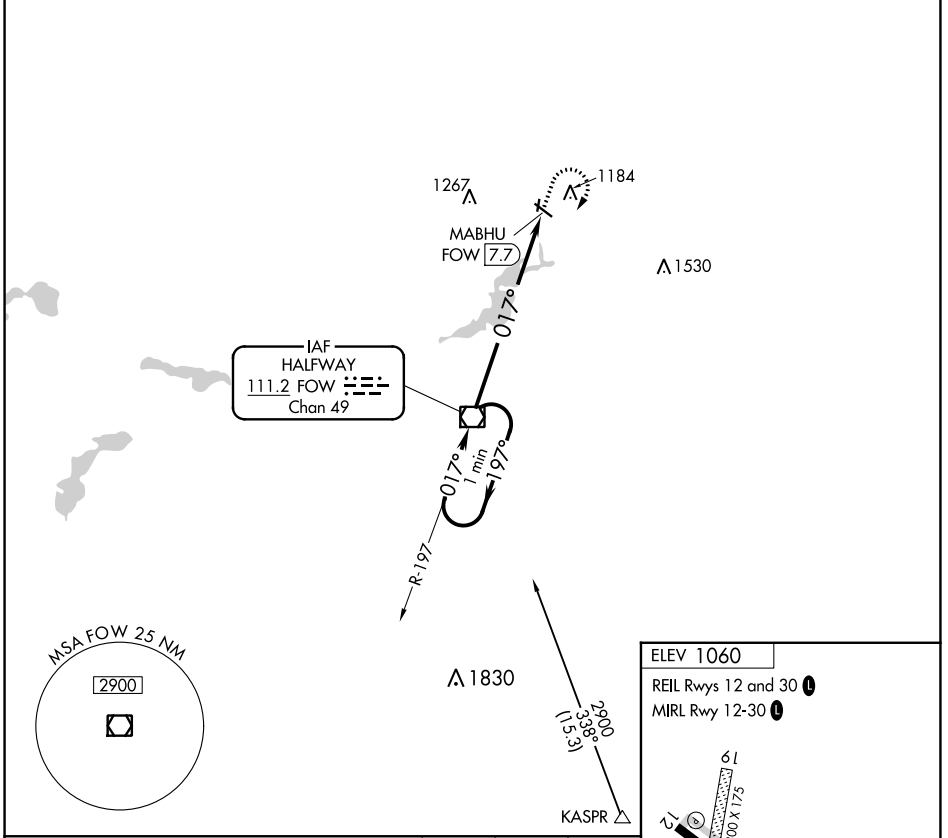

VOR/DME FOW 111.2 Chan 49	APP CRS 017°	Rwy Ldg TDZE Apt Elev 1060	N/A N/A
---	------------------------	---	--------------------------

VOR-A
FARIBAULT MUNI-LIZ WALL STROHFUS FLD (F'BL)

NA When local altimeter setting not received, use Owatonna altimeter setting and increase all MDAs 60 feet.

MISSED APPROACH: Climb to 2900 then right turn direct FOW VOR/DME and hold.

AWOS-3 120.2	MINNEAPOLIS APP CON 134.7 284.7	GCO 121.725	UNICOM 122.8 (CTAF)
------------------------	---	-----------------------	-------------------------------

CATEGORY	A	B	C	D	FAF to MAP 7.7 NM					
CIRCLING	1680-1	620 (700-1)	1740-2 680 (700-2)	NA	Knots	60	90	120	150	180
					Min:Seq	7:42	5:08	3:51	3:05	2:34

NC-1, 11 JUL 2024 to 08 AUG 2024

NC-1, 11 JUL 2024 to 08 AUG 2024