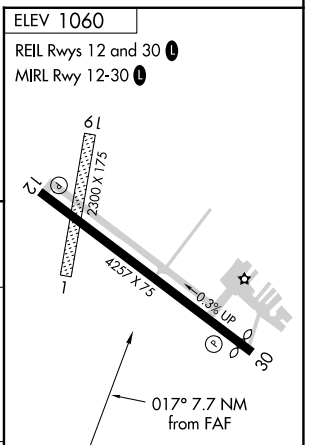

VOR/DME FOW 111.2 Chan 49	APP CRS 017°	Rwy Ldg TDZE Apt Elev 1060	N/A N/A
---	------------------------	---	--------------------------

VOR-A
FARIBAULT MUNI-LIZ WALL STROHFUS FLD (F'BL)

NA When local altimeter setting not received, use Owatonna altimeter setting and increase all MDAs 60 feet.

MISSED APPROACH: Climb to 2900 then right turn direct FOW VOR/DME and hold.

AWOS-3 120.2	MINNEAPOLIS APP CON 134.7 284.7	GCO 121.725	UNICOM 122.8 (CTAF)
------------------------	---	-----------------------	-------------------------------

CATEGORY	A	B	C	D	FAF to MAP 7.7 NM					
CIRCLING	1680-1	620 (700-1)	1740-2 680 (700-2)	NA	Knots	60	90	120	150	180
					Min:Seq	7:42	5:08	3:51	3:05	2:34

NC-1, 11 JUL 2024 to 08 AUG 2024

NC-1, 11 JUL 2024 to 08 AUG 2024