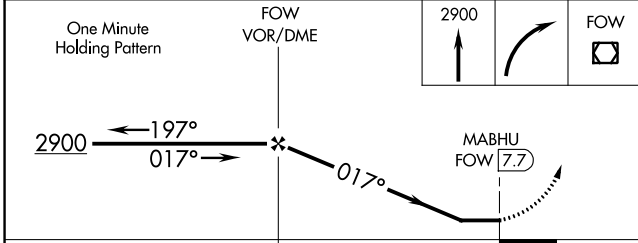

VOR/DME FOW 111.2 Chan 49	APP CRS 017°	Rwy Ldg TDZE Apt Elev 1060	N/A N/A
---	------------------------	---	--------------------------

VOR-A
FARIBAULT MUNI-LIZ WALL STROHFUS FLD (F'BL)

NA When local altimeter setting not received, use Owatonna altimeter setting and increase all MDAs 60 feet.

MISSED APPROACH: Climb to 2900 then right turn direct FOW VOR/DME and hold.

AWOS-3 120.2	MINNEAPOLIS APP CON 134.7 284.7	GCO 121.725	UNICOM 122.8 (CTAF)
------------------------	---	-----------------------	-------------------------------

CATEGORY	A	B	C	D	FAF to MAP 7.7 NM					
CIRCLING	1680-1	620 (700-1)	1740-2 680 (700-2)	NA	Knots	60	90	120	150	180
					Min:Seq	7:42	5:08	3:51	3:05	2:34

NC-1, 11 JUL 2024 to 08 AUG 2024

NC-1, 11 JUL 2024 to 08 AUG 2024