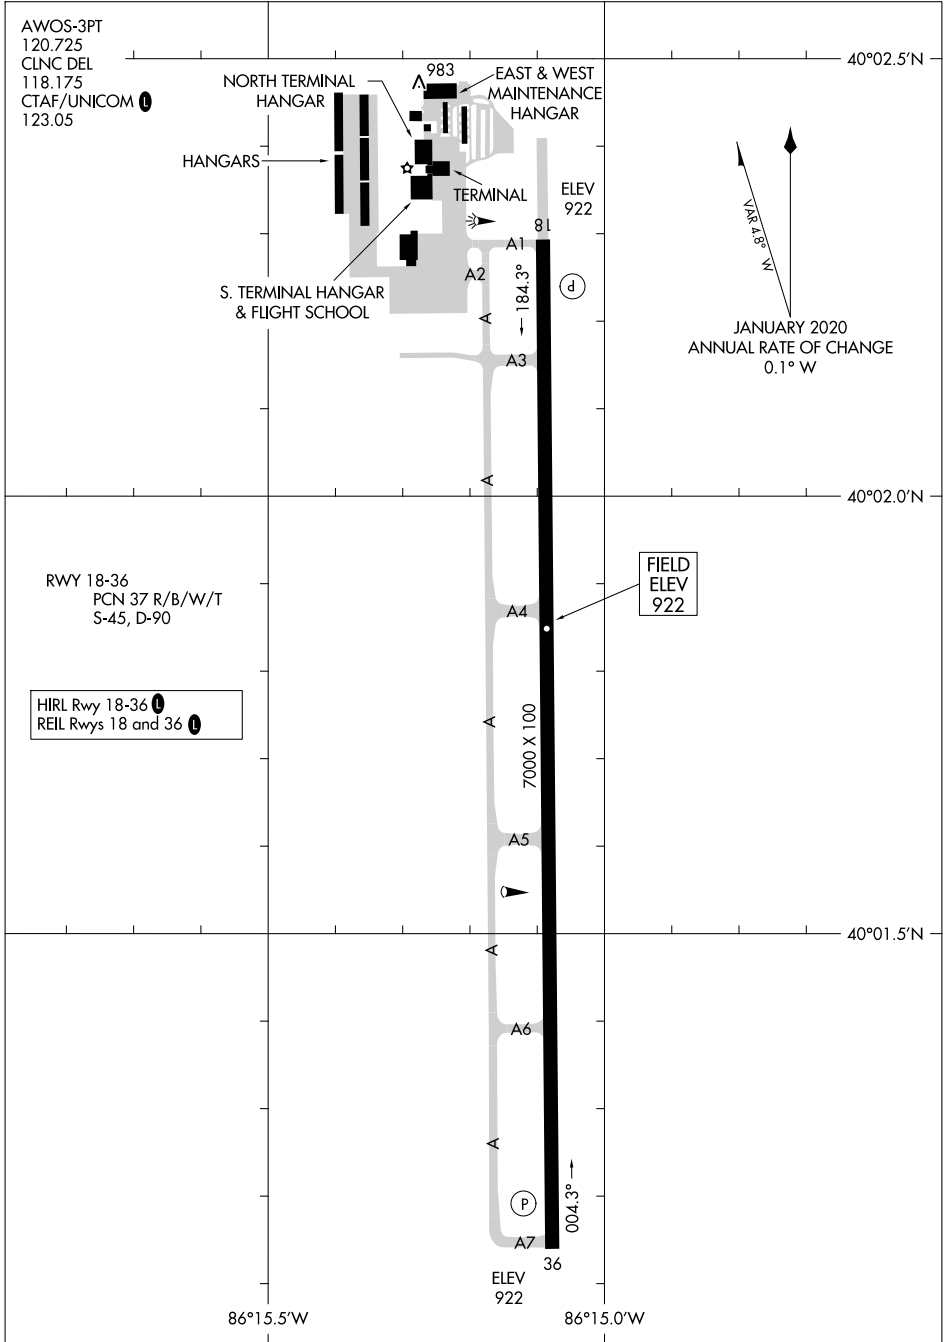

24025

# AIRPORT DIAGRAM

AL-5438 (FAA)

INDIANAPOLIS EXEC (T'Y'Q)  
INDIANAPOLIS, INDIANA

EC-2, 11 JUL 2024 to 08 AUG 2024

EC-2, 11 JUL 2024 to 08 AUG 2024

# AIRPORT DIAGRAM

24025

INDIANAPOLIS, INDIANA  
INDIANAPOLIS EXEC (T'Y'Q)