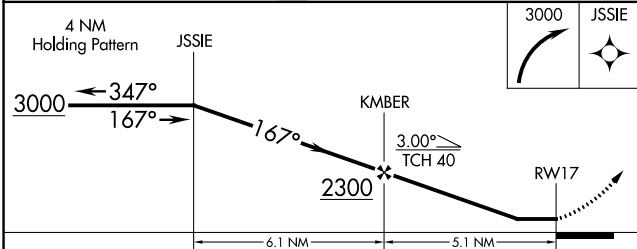

WAAS CH 78008 W17A	APP CRS 167°	Rwy Idg TDZE Apt Elev	3828 694 698
--	------------------------	-----------------------------	---

RNAV (GPS) RWY 17

SKY ACRES (44N)

RNP APCH.	MISSED APPROACH: Climbing right turn to 3000 direct JSSIE and hold.
<p>▼</p> <p>▲ NA Use Newburgh altimeter setting; when not received, procedure NA.</p> <p>☒ -23°C Rwy 17 helicopter visibility reduction below 3/4 SM NA.</p>	

SWF ASOS 124,575	POU ASOS 126.75	NEW YORK APP CON 132.75 363.1	UNICOM 122.8 (CTAF) 0
----------------------------	---------------------------	---	---------------------------------

CATEGORY	A	B	C	D
LP MDA	1240-1	546 (600-1)		NA
LNAV MDA	1360-1	666 (700-1)		NA