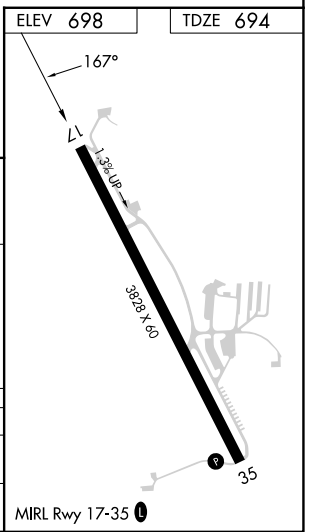

WAAS CH 78008 W17A	APP CRS 167°	Rwy Idg TDZE Apt Elev	3828 694 698

RNAV (GPS) RWY 17

SKY ACRES (44N)

RNP APCH.	MISSED APPROACH: Climbing right turn to 3000 direct JSSIE and hold.
▼ ▲ NA Use Newburgh altimeter setting; when not received, procedure NA. ☒ -23°C Rwy 17 helicopter visibility reduction below 3/4 SM NA.	

SWF ASOS 124,575	POU ASOS 126.75	NEW YORK APP CON 132.75 363.1	UNICOM 122.8 (CTAF) 0

CATEGORY	A	B	C	D
LP MDA	1240-1	546 (600-1)		NA
LNAV MDA	1360-1	666 (700-1)		NA

NE-2, 11 JUL 2024 to 08 AUG 2024

NE-2, 11 JUL 2024 to 08 AUG 2024