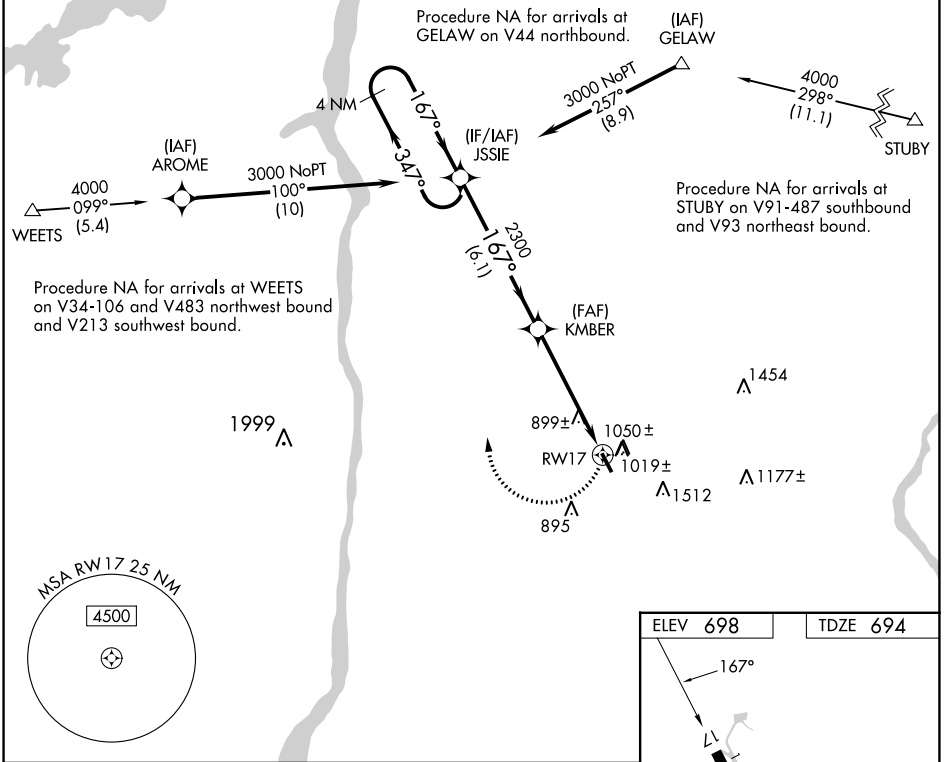

WAAS CH 78008 W17A	APP CRS 167°	Rwy Idg TDZE Apt Elev	3828 694 698
--	------------------------	-----------------------------	---

RNAV (GPS) RWY 17

SKY ACRES (44N)

RNP APCH.	MISSED APPROACH: Climbing right turn to 3000 direct JSSIE and hold.
<p>▼</p> <p>▲ NA Use Newburgh altimeter setting; when not received, procedure NA.</p> <p>☒ -23°C Rwy 17 helicopter visibility reduction below 3/4 SM NA.</p>	

SWF ASOS 124,575	POU ASOS 126.75	NEW YORK APP CON 132.75 363.1	UNICOM 122.8 (CTAF) 0
----------------------------	---------------------------	---	---------------------------------

CATEGORY	A	B	C	D
LP MDA	1240-1	546 (600-1)		NA
LNAV MDA	1360-1	666 (700-1)		NA

NE-2, 11 JUL 2024 to 08 AUG 2024

NE-2, 11 JUL 2024 to 08 AUG 2024