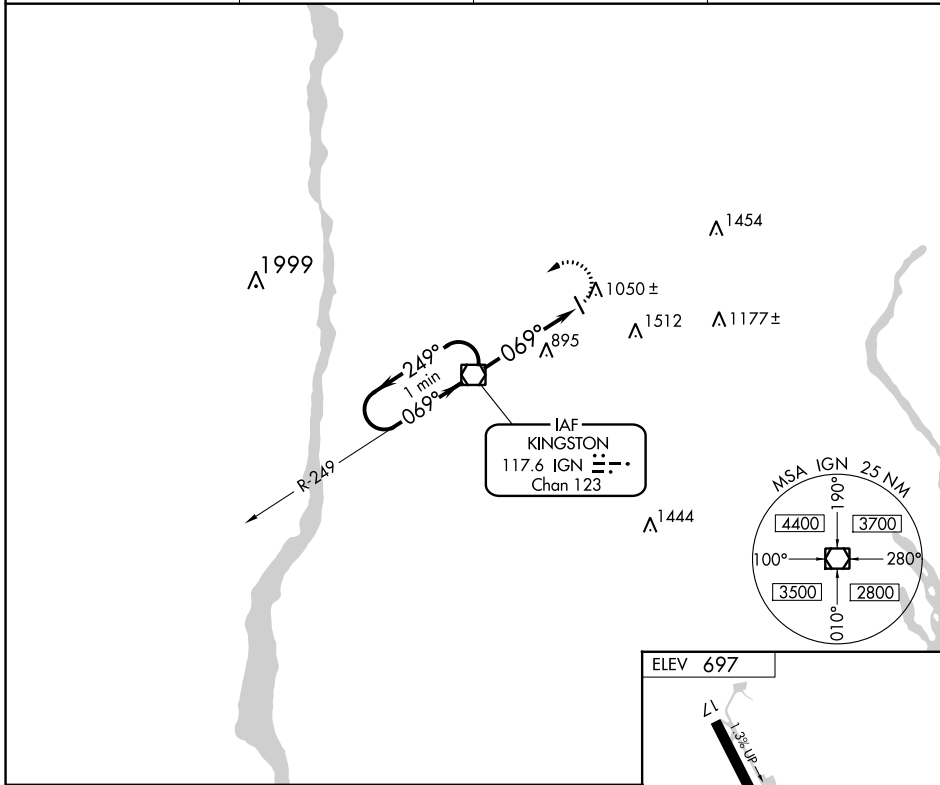

VOR/DME IGN 117.6 Chan 123	APP CRS 069°	Rwy Idg TDZE Apt Elev	N/A N/A 697
--	------------------------	-----------------------------	--

VOR-A
SKY ACRES (44N)

<p>NA</p> <p>-23°C</p>	<p>Use Poughkeepsie altimeter setting. NoPT for arrival on IGN VOR/DME airway radials 203 CW 316.</p>	<p>MISSED APPROACH: Climbing left turn to 3000 direct IGN VOR/DME and hold.</p>
--------------------------------------	---	---

SWF ASOS 124.575	POU ASOS 126.75	NEW YORK APP CON 132.75 363.1	UNICOM 122.8 (CTAF)
----------------------------	---------------------------	---	-------------------------------

CATEGORY	A	B	C	D	FAF to MAP 4.5 NM					
CIRCLING	1580-1¼ 883 (900-1¼)	1820-1½ 1123 (1200-1½)	NA		Knots	60	90	120	150	180
					Min:Sec	4:30	3:00	2:15	1:48	1:30

NE-2, 11 JUL 2024 to 08 AUG 2024

NE-2, 11 JUL 2024 to 08 AUG 2024