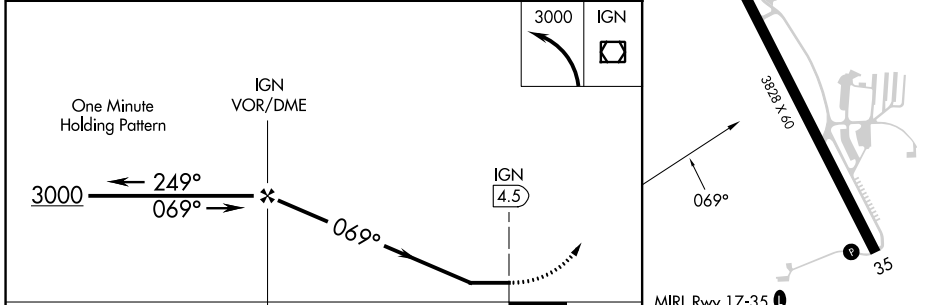

VOR/DME IGN 117.6 Chan 123	APP CRS 069°	Rwy Idg TDZE Apt Elev	N/A N/A 697
--	------------------------	-----------------------------	--

VOR-A
SKY ACRES (44N)

<p>NA</p> <p>-23°C</p>	<p>Use Poughkeepsie altimeter setting. NoPT for arrival on IGN VOR/DME airway radials 203 CW 316.</p>	<p>MISSED APPROACH: Climbing left turn to 3000 direct IGN VOR/DME and hold.</p>
--------------------------------------	---	---

SWF ASOS 124.575	POU ASOS 126.75	NEW YORK APP CON 132.75 363.1	UNICOM 122.8 (CTAF)
----------------------------	---------------------------	---	-------------------------------

CATEGORY	A	B	C	D	FAF to MAP 4.5 NM					
CIRCLING	1580-1¼ 883 (900-1¼)	1820-1½ 1123 (1200-1½)	NA		Knots	60	90	120	150	180
					Min:Sec	4:30	3:00	2:15	1:48	1:30

NE-2, 11 JUL 2024 to 08 AUG 2024

NE-2, 11 JUL 2024 to 08 AUG 2024