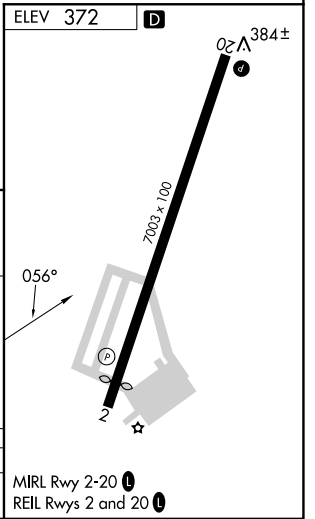

CATEGORY	A	B	C	D
CIRCLING	1040-1	668 (700-1)	1260-2³/₄ 888 (900-2³/₄)	1260-3 888 (900-3)