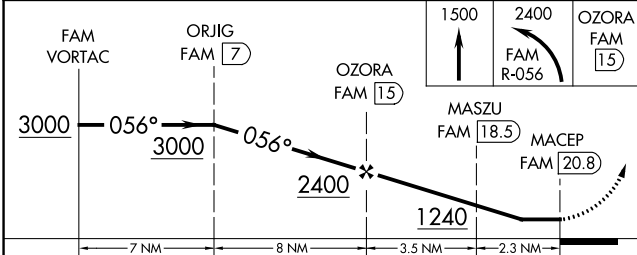

VORTAC FAM 115.7 Chan 104	APP CRS 056°	Rwy Idg TDZE Apt Elev	N/A N/A 372
---	------------------------	-----------------------------	--

VOR-A
PERRYVILLE RGNL (PCD)

▽ △	DME required.	MISSED APPROACH: Climb to 1500 then climbing left turn to 2400 on FAM VORTAC R-056 to OZORA/FAM 15 DME and hold.
----------------------	---------------	--

AWOS-3PT 118.95	KANSAS CITY CENTER 127.475 346.275	UNICOM 122.8 (CTAF) ①
---------------------------	--	--

NC-3, 11 JUL 2024 to 08 AUG 2024

NC-3, 11 JUL 2024 to 08 AUG 2024

CATEGORY	A	B	C	D
CIRCLING	1040-1	668 (700-1)	1260-2 ³ / ₄ 888 (900-2 ³ / ₄)	1260-3 888 (900-3)