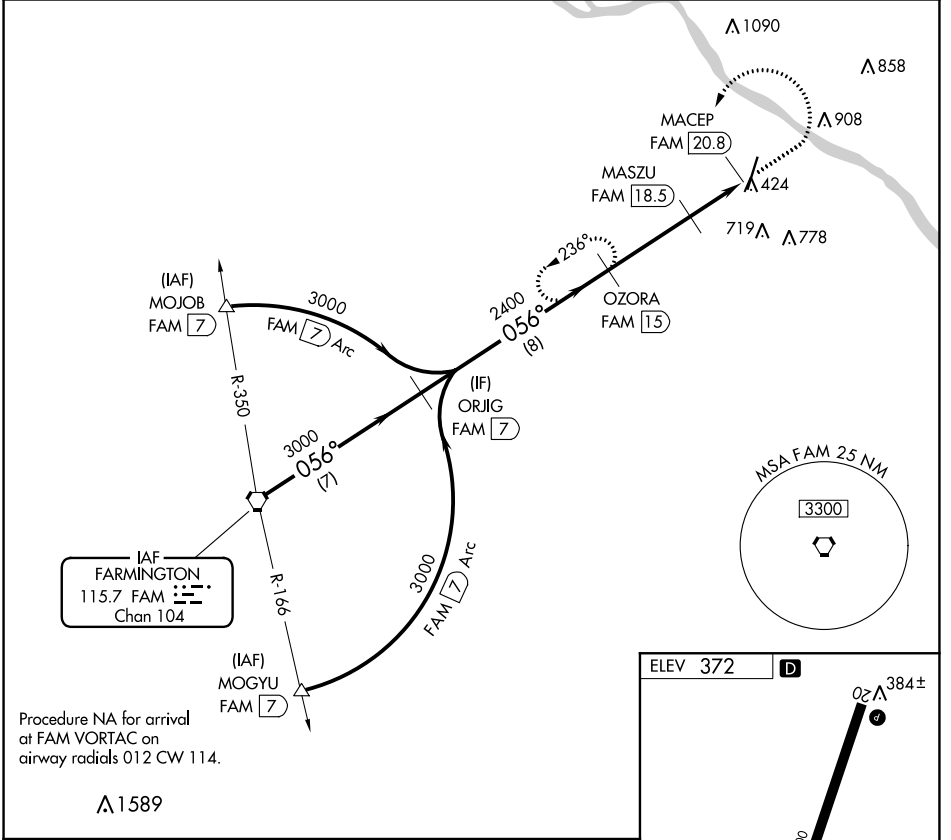

VORTAC FAM 115.7 Chan 104	APP CRS 056°	Rwy Idg TDZE Apt Elev	N/A N/A 372
---	------------------------	-----------------------------	--

VOR-A
PERRYVILLE RGNL (PCD)

▽ △	DME required.	MISSED APPROACH: Climb to 1500 then climbing left turn to 2400 on FAM VORTAC R-056 to OZORA/FAM 15 DME and hold.
----------------------	---------------	--

AWOS-3PT 118.95	KANSAS CITY CENTER 127.475 346.275	UNICOM 122.8 (CTAF) ①
---------------------------	--	--

NC-3, 11 JUL 2024 to 08 AUG 2024

NC-3, 11 JUL 2024 to 08 AUG 2024

CATEGORY	A	B	C	D
CIRCLING	1040-1	668 (700-1)	1260-2 ³ / ₄ 888 (900-2 ³ / ₄)	1260-3 888 (900-3)