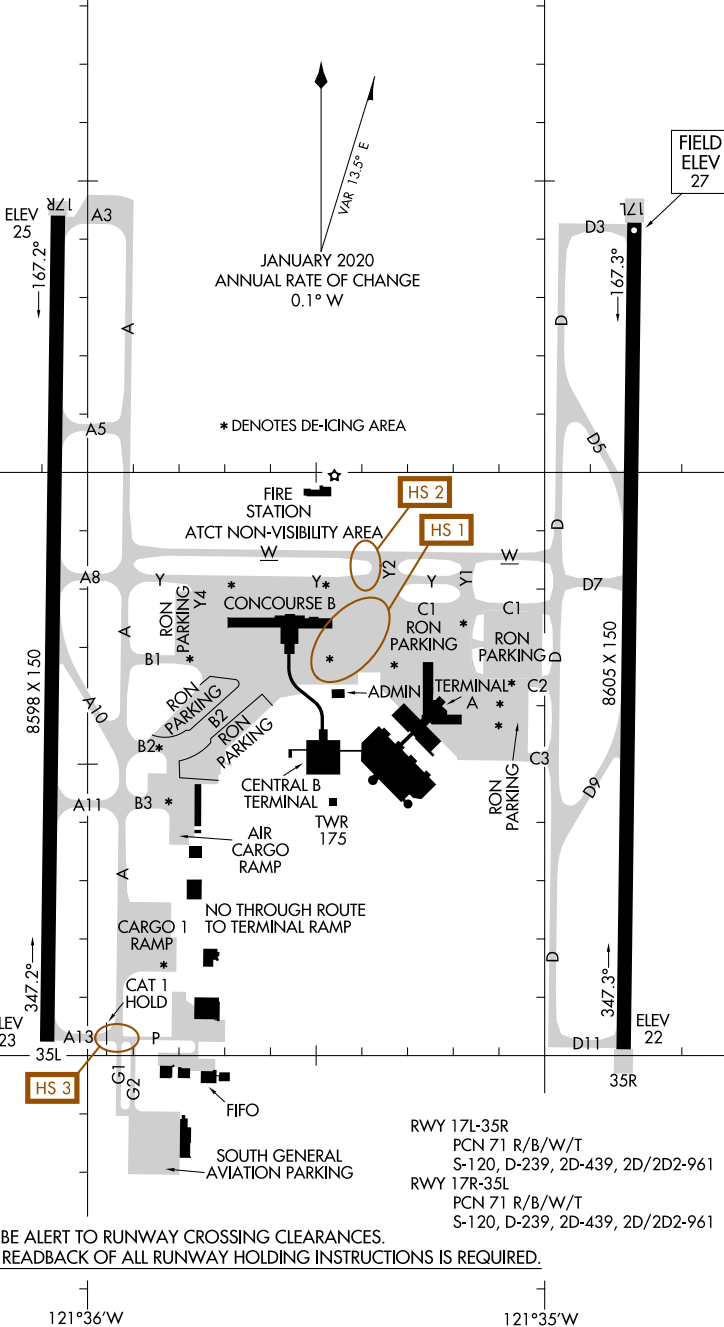

24193
AIRPORT DIAGRAM

SACRAMENTO INTL (SMF)
 SACRAMENTO, CALIFORNIA

AL-5490 (FAA)

D-ATIS
 126.75
 CAPITOL TOWER
 125.7 256.7
 GND CON
 121.7
 CLNC DEL
 121.1 256.7
 CPDLC
 PDC

SW-2, 11 JUL 2024 to 08 AUG 2024

SW-2, 11 JUL 2024 to 08 AUG 2024

24193
AIRPORT DIAGRAM

SACRAMENTO INTL (SMF)
 SACRAMENTO, CALIFORNIA