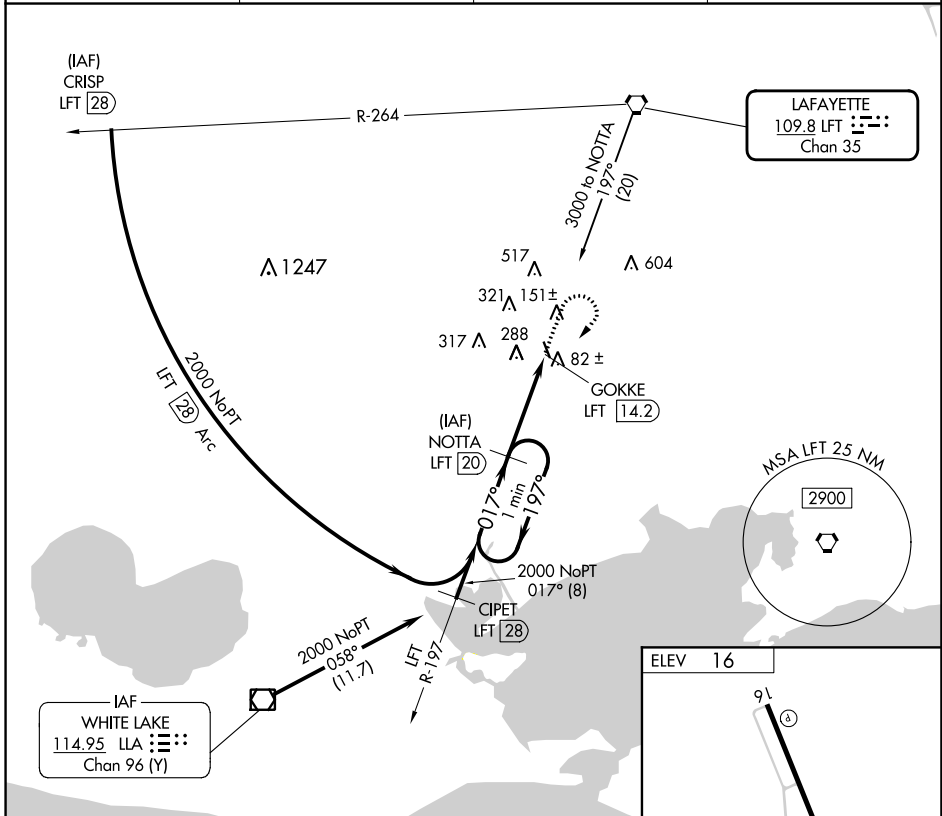

VORTAC LFT 109.8 Chan 35	APP CRS 017°	Rwy Idg TDZE Apt Elev	N/A N/A 16

VOR/DME-B
ABBEVILLE CHRIS CRUSTA MEML (IYA)

NA When local altimeter setting not received, use New Iberia altimeter setting and increase all MDA 40 feet.

MISSED APPROACH: Climb to 1000, then climbing right turn to 2000 via LFT R-197 to NOTTA/LFT 20 DME and hold.

AWOS-3PT 118.875	LAFAYETTE APP CON ★ 121.1 268.7	GCO 135.075	UNICOM 122.8 (CTAF) 0

CATEGORY	A	B	C	D
CIRCLING	600-1	584 (600-1)	700-2 684 (700-2)	NA

SC-4, 11 JUL 2024 to 08 AUG 2024

SC-4, 11 JUL 2024 to 08 AUG 2024