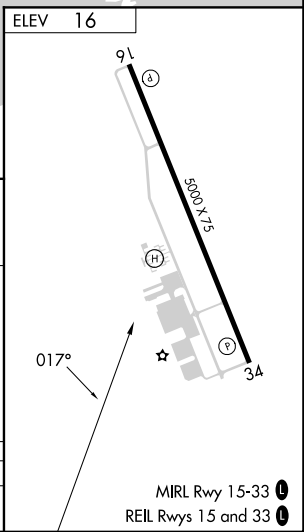

VORTAC LFT 109.8 Chan 35	APP CRS 017°	Rwy Idg TDZE Apt Elev	N/A N/A 16

VOR/DME-B
ABBEVILLE CHRIS CRUSTA MEML (IYA)

NA When local altimeter setting not received, use New Iberia altimeter setting and increase all MDA 40 feet.

MISSED APPROACH: Climb to 1000, then climbing right turn to 2000 via LFT R-197 to NOTTA/LFT 20 DME and hold.

AWOS-3PT 118.875	LAFAYETTE APP CON ★ 121.1 268.7	GCO 135.075	UNICOM 122.8 (CTAF) 0

CATEGORY	A	B	C	D
CIRCLING	600-1	584 (600-1)	700-2 684 (700-2)	NA

SC-4, 11 JUL 2024 to 08 AUG 2024

SC-4, 11 JUL 2024 to 08 AUG 2024