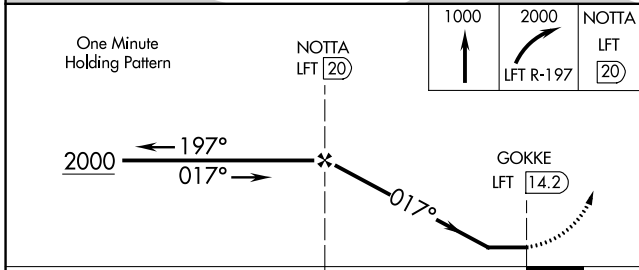

VORTAC LFT 109.8 Chan 35	APP CRS 017°	Rwy Idg TDZE Apt Elev	N/A N/A 16

VOR/DME-B
ABBEVILLE CHRIS CRUSTA MEML (IYA)

NA When local altimeter setting not received, use New Iberia altimeter setting and increase all MDA 40 feet.

MISSED APPROACH: Climb to 1000, then climbing right turn to 2000 via LFT R-197 to NOTTA/LFT 20 DME and hold.

AWOS-3PT 118.875	LAFAYETTE APP CON ★ 121.1 268.7	GCO 135.075	UNICOM 122.8 (CTAF) 0

CATEGORY	A	B	C	D
CIRCLING	600-1	584 (600-1)	700-2 684 (700-2)	NA

SC-4, 11 JUL 2024 to 08 AUG 2024

SC-4, 11 JUL 2024 to 08 AUG 2024