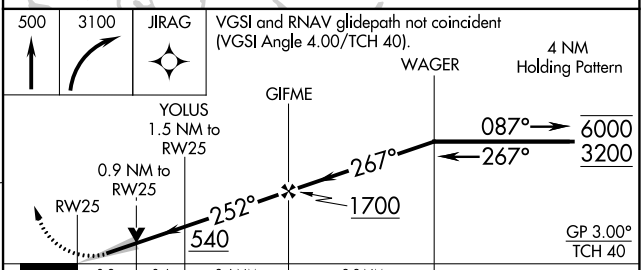

WAAS CH 82325 W25A	APP CRS 252°	Rwy Idg TDZE Apt Elev	4199 23 23
--	------------------------	-----------------------------	---------------------------------------

RNAV (GPS) RWY 25

RIO VISTA MUNI (O88)

RNP APCH - GPS.	MISSED APPROACH: Climb to 500 then climbing right turn to 3100 direct JIRAG and hold, continue climb-in-hold to 3100.
<p>⚠️ NA Circling Rwy 33 NA at night. For uncompensated Baro-VNAV systems, LNAV/VNAV NA below -15°C or above 54°C.</p>	

AWOS-AV 127.075	TRAVIS APP CON 119.9 257.9	UNICOM 122.725 (CTAF) 0
---------------------------	--------------------------------------	-----------------------------------

ELEV 23	TDZE 23
---------	---------