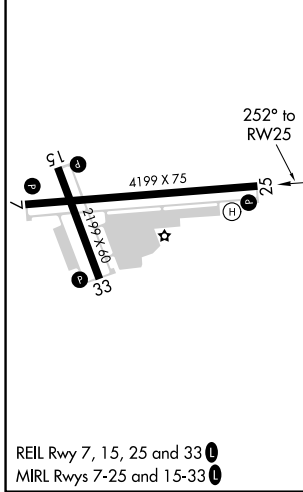

WAAS CH 82325 W25A	APP CRS 252°	Rwy Idg TDZE Apt Elev	4199 23 23
--	------------------------	-----------------------------	---------------------------------------

RNAV (GPS) RWY 25

RIO VISTA MUNI (O88)

RNP APCH - GPS.	MISSED APPROACH: Climb to 500 then climbing right turn to 3100 direct JIRAG and hold, continue climb-in-hold to 3100.
<p>⚠️ NA Circling Rwy 33 NA at night. For uncompensated Baro-VNAV systems, LNAV/VNAV NA below -15°C or above 54°C.</p>	

CATEGORY	A	B	C	D
LPV DA	223-3/4	200 (200-3/4)		NA
LNAV/VNAV DA	353-1	330 (400-1)		NA
LNAV MDA	460-1	437 (500-1)	460-1 1/4 437 (500-1 1/4)	NA
<input checked="" type="checkbox"/> CIRCLING	460-1 437 (500-1)	600-1 577 (600-1)	940-2 3/4 917 (1000-2 3/4)	NA