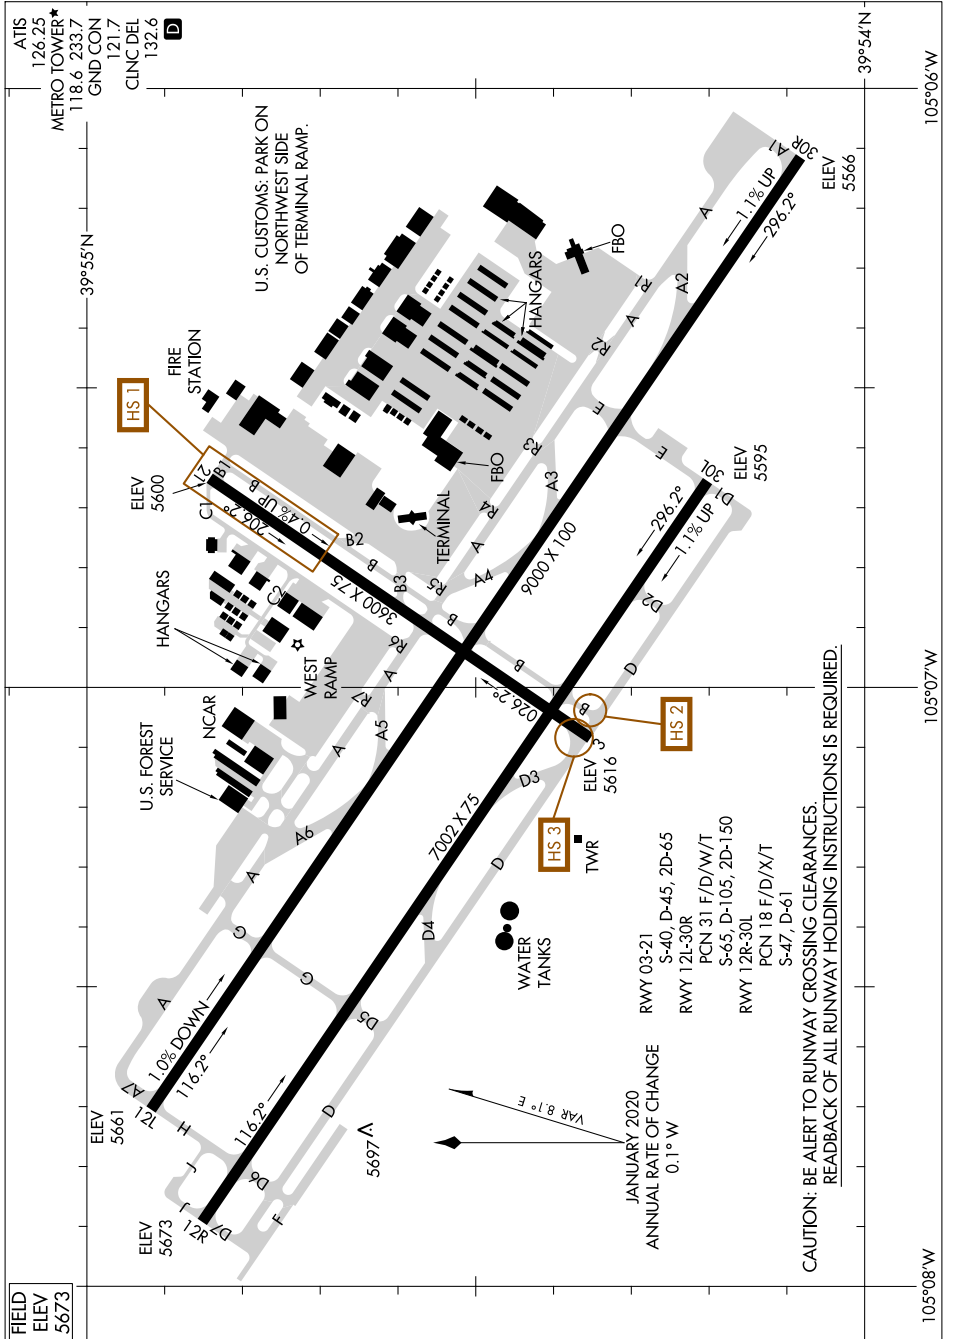

22195  
AIRPORT DIAGRAM

ROCKY MOUNTAIN METRO (BJC)  
DENVER, COLORADO

AL-5612 (FAA)

DENVER, COLORADO

SW-1, 11 JUL 2024 to 08 AUG 2024

FIELD ELEV 5673

22195  
AIRPORT DIAGRAM

ROCKY MOUNTAIN METRO (BJC)  
DENVER, COLORADO

SW-1, 11 JUL 2024 to 08 AUG 2024