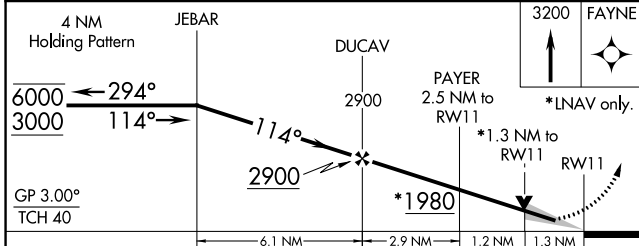

WAAS CH 78021 W11A	APP CRS 114°	Rwy Idg 4001 TDZE 1155 Apt Elev 1158

RNAV (GPS) RWY 11

DECORAH MUNI (DEH)

RNP APCH.	MISSED APPROACH: Climb to 3200 direct FAYNE and hold.
▼ For uncompensated Baro-VNAV systems, LNAV/VNAV NA below -17°C or above 54°C.	

AWOS-3 120.925	MINNEAPOLIS CENTER 118.85	UNICOM 122.8 (CTAF) 0

CATEGORY	A	B	C	D
LPV DA	1405-1	250 (300-1)		NA
LNAV/VNAV DA	1405-1	250 (300-1)		NA
LNAV MDA	1600-1	445 (500-1)		NA
CIRCLING	1600-1 442 (500-1)	1620-1 462 (500-1)		NA

ELEV 1158	TDZE 1155
REIL Rwy 11 and 29 0 MIRL Rwy 11-29 0	

NC-3, 11 JUL 2024 to 08 AUG 2024

NC-3, 11 JUL 2024 to 08 AUG 2024