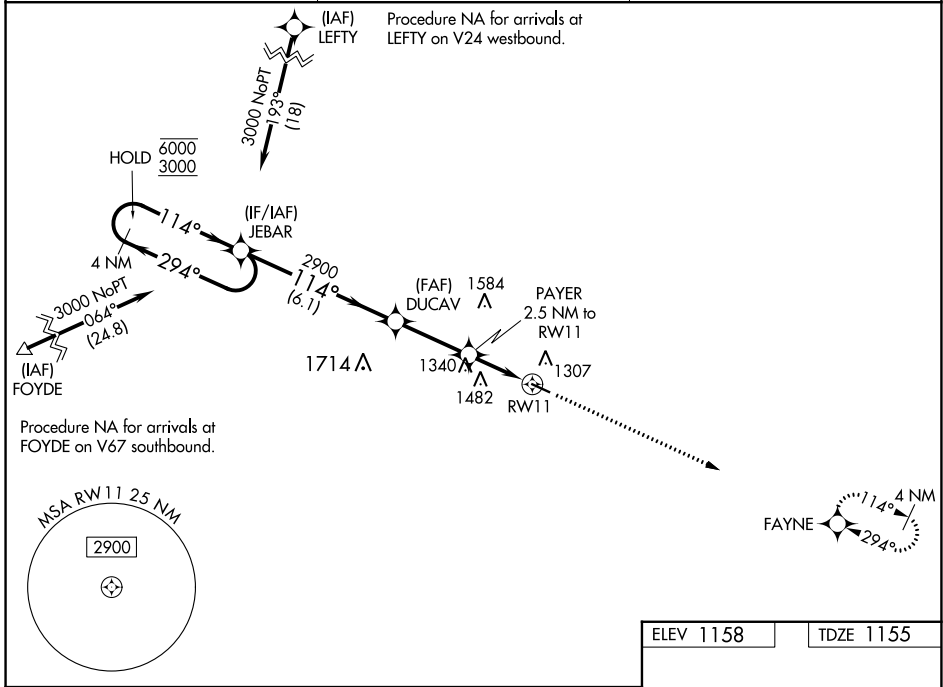

WAAS CH 78021 W11A	APP CRS 114°	Rwy Idg 4001 TDZE 1155 Apt Elev 1158
--	------------------------	---

RNAV (GPS) RWY 11

DECORAH MUNI (DEH)

RNP APCH.	MISSED APPROACH: Climb to 3200 direct FAYNE and hold.
<p>▼ For uncompensated Baro-VNAV systems, LNAV/VNAV NA below -17°C or above 54°C.</p>	

AWOS-3 120.925	MINNEAPOLIS CENTER 118.85	UNICOM 122.8 (CTAF) 0
--------------------------	-------------------------------------	--

CATEGORY	A	B	C	D
LPV DA	1405-1	250 (300-1)		NA
LNAV/VNAV DA	1405-1	250 (300-1)		NA
LNAV MDA	1600-1	445 (500-1)		NA
CIRCLING	1600-1 442 (500-1)	1620-1 462 (500-1)		NA

ELEV 1158	TDZE 1155
REIL Rwy 11 and 29 0 MIRL Rwy 11-29 0	

NC-3, 11 JUL 2024 to 08 AUG 2024

NC-3, 11 JUL 2024 to 08 AUG 2024