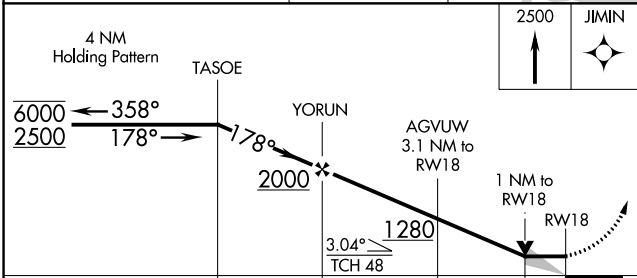

APP CRS	Rwy Idg	4999
178°	TDZE	255
	Apt Elev	256

RNAV (GPS) RWY 18

BLYTHEVILLE MUNI (HKA)

RNP APCH-GPS.	MISSED APPROACH: Climb to 2500 direct JIMIN and hold.
---------------	---

ASOS 135.025	MEMPHIS CENTER 134.65 316.15	UNICOM 123.05 (CTAF) 0
------------------------	--	----------------------------------

CATEGORY	A	B	C	D
LNAV MDA	620-1	365 (400-1)	NA	NA
CIRCLING	760-1 504 (600-1)	780-1 524 (600-1)	NA	NA

SC-1, 11 JUL 2024 to 08 AUG 2024

SC-1, 11 JUL 2024 to 08 AUG 2024