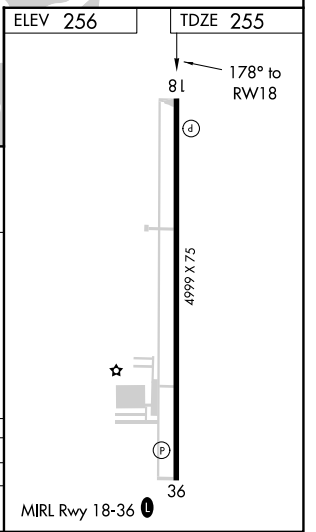

APP CRS	Rwy Idg	4999
178°	TDZE	255
	Apt Elev	256

RNAV (GPS) RWY 18

BLYTHEVILLE MUNI (HKA)

RNP APCH-GPS.	MISSED APPROACH: Climb to 2500 direct JIMIN and hold.
---------------	---

ASOS 135.025	MEMPHIS CENTER 134.65 316.15	UNICOM 123.05 (CTAF) 0
------------------------	--	----------------------------------