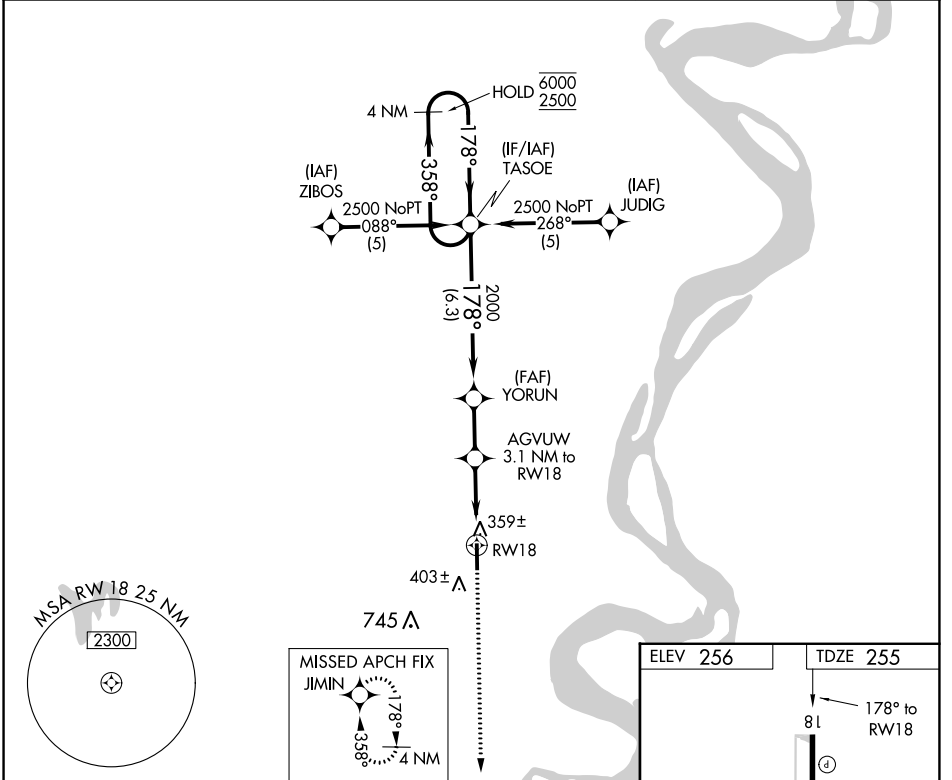

APP CRS	Rwy Idg	4999
178°	TDZE	255
	Apt Elev	256

RNAV (GPS) RWY 18

BLYTHEVILLE MUNI (HKA)

RNP APCH-GPS.	MISSED APPROACH: Climb to 2500 direct JIMIN and hold.
---------------	---

ASOS 135.025	MEMPHIS CENTER 134.65 316.15	UNICOM 123.05 (CTAF) 0
------------------------	--	----------------------------------

CATEGORY	A	B	C	D
LNAV MDA	620-1	365 (400-1)	NA	NA
CIRCLING	760-1 504 (600-1)	780-1 524 (600-1)	NA	NA

SC-1, 11 JUL 2024 to 08 AUG 2024

SC-1, 11 JUL 2024 to 08 AUG 2024