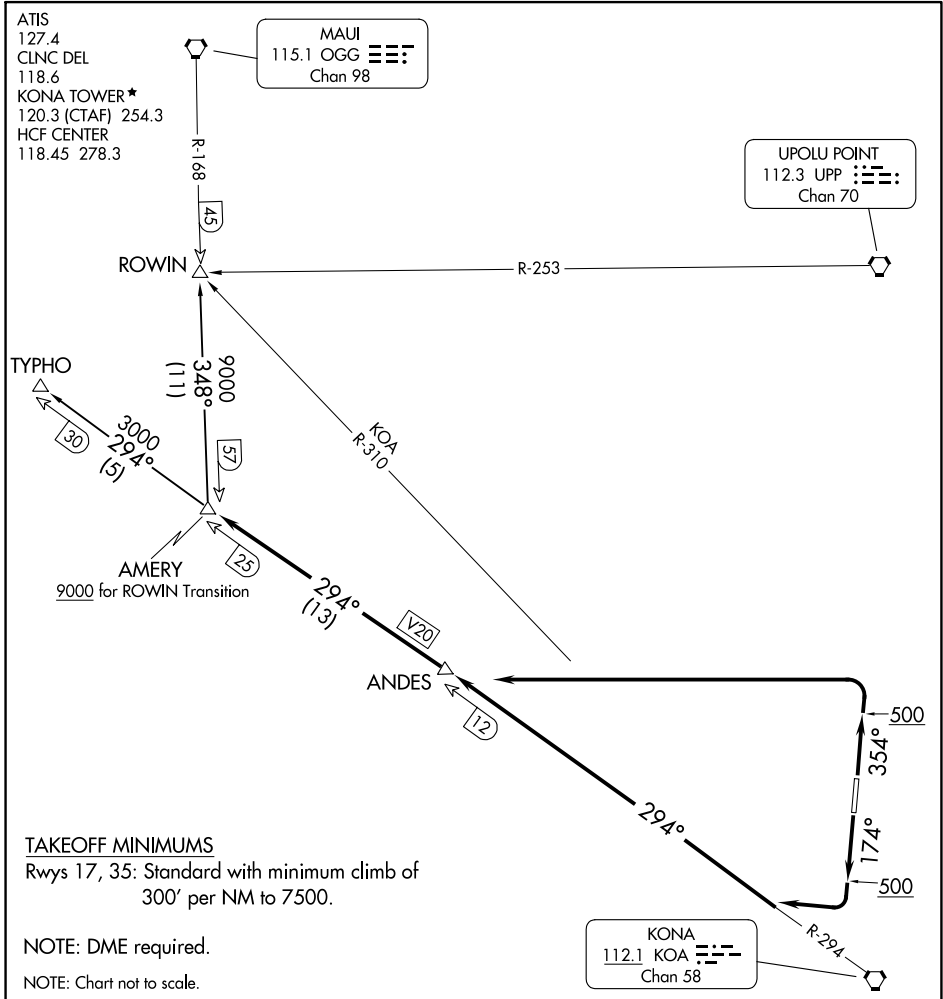

# AMERY FOUR DEPARTURE

ELLISON ONIZUKA KONA INTL AT KEAHOLE (KOA) (PHKO)  
AL-5761 (FAA) KAILUA-KONA, HAWAII

PAC, 11 JUL 2024 to 05 SEP 2024

PAC, 11 JUL 2024 to 05 SEP 2024

## DEPARTURE ROUTE DESCRIPTION

TAKEOFF RUNWAY 17: Climb heading 174° to 500, then climbing right turn to intercept KOA R-294 to AMERY INT, Thence. . . .

TAKEOFF RUNWAY 35: Climb heading 354° to 500, then climbing left turn to intercept KOA R-294 to AMERY INT, Thence. . . .

. . . .via transition.

ROWIN TRANSITION (AMERY4.ROWIN): From AMERY INT on OGG R-168 to ROWIN INT.

TYPHO TRANSITION (AMERY4.TYPHO): From AMERY INT on KOA R-294 to TYPHO INT.