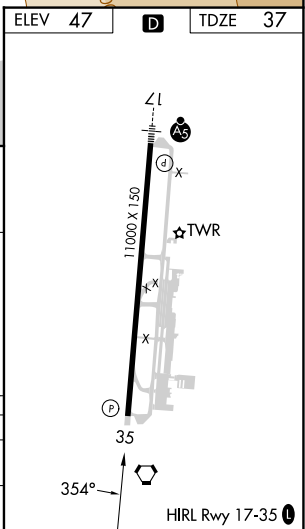

LOC/DME I-KOA 109.7 Chan 34	APP CRS 354°	Rwy Idg 11000 TDZE 37 Apt Elev 47
---	------------------------	--

LOC BC RWY 35

ELLISON ONIZUKA KONA INTL AT KEAHOLE (KOA) (PHKO)

⚠ Circling NA east of Rwy 17-35.
⚠ MISSED APPROACH: Climbing left turn to 5000 on KOA VORTAC R-294 to ANDES/KOA VORTAC 11.7 DME and hold, continue climb-in-hold to 5000.

ELEV 47	D	TDZE 37
----------------	----------	----------------

CATEGORY	A	B	C	D
S-35	460-1	423 (500-1)	460-1½ 423 (500-1½)	460-1½ 423 (500-1½)
C CIRCLING	520-1	473 (500-1)	520-1½ 473 (500-1½)	600-2 553 (600-2)

LOC BC RWY 35

PAC, 11 JUL 2024 to 05 SEP 2024

PAC, 11 JUL 2024 to 05 SEP 2024