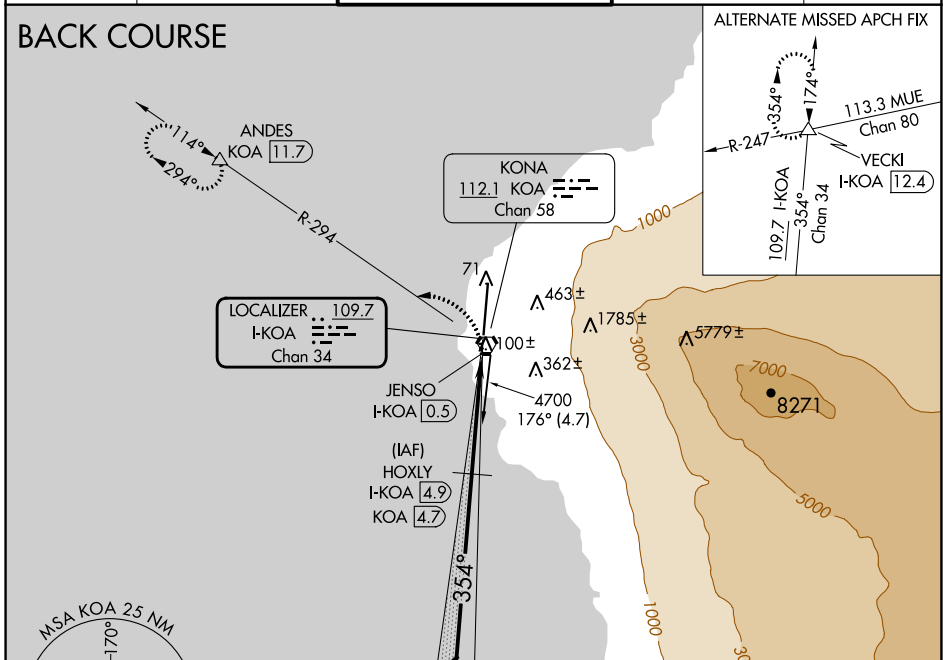

LOC/DME I-KOA 109.7 Chan 34	APP CRS 354°	Rwy Idg 11000 TDZE 37 Apt Elev 47
---	------------------------	--

LOC BC RWY 35

ELLISON ONIZUKA KONA INTL AT KEAHOLE (KOA) (PHKO)

⚠ Circling NA east of Rwy 17-35.
⚠ MISSED APPROACH: Climbing left turn to 5000 on KOA VORTAC R-294 to ANDES/KOA VORTAC 11.7 DME and hold, continue climb-in-hold to 5000.

ATIS 127.4	HCF CENTER 118.45 278.3	KONA TOWER★ 120.3(CTAF) 254.3	GND CON 121.9	CLNC DEL 118.6
----------------------	-----------------------------------	---	-------------------------	--------------------------

ELEV 47	D	TDZE 37
----------------	----------	----------------

CATEGORY	A	B	C	D
S-35	460-1	423 (500-1)	460-1½ 423 (500-1½)	460-1½ 423 (500-1½)
C CIRCLING	520-1	473 (500-1)	520-1½ 473 (500-1½)	600-2 553 (600-2)

LOC BC RWY 35

PAC, 11 JUL 2024 to 05 SEP 2024

PAC, 11 JUL 2024 to 05 SEP 2024