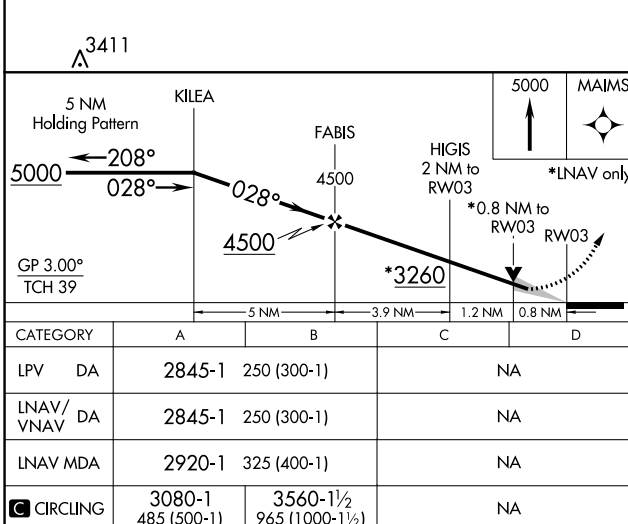

WAAS CH 90237 W03A	APP CRS 028°	Rwy ldg TDZE Apt Elev	3701 2595 2595
--	------------------------	-----------------------------	---

RNAV (GPS) RWY 3

MILLER FLD (VTN)

⚠ Baro-VNAV NA when using Ainsworth Rgnl altimeter setting. For uncompensated Baro-VNAV systems, LNAV/VNAV NA below -25°C (-13°F) or above 54°C (130°F). DME/DME RNP-0.3 NA. VDP NA with Ainsworth Rgnl altimeter setting. When local altimeter setting not received, use Ainsworth Rgnl altimeter setting and increase all DA 70 feet and all MDA 80 feet, increase LNAV/VNAV Cat A/B visibility 1/8 mile.

MISSED APPROACH:
Climb to 5000 direct MAIMS and hold.

ASOS 118.075	DENVER CENTER 127.95 338.2	UNICOM 122.8 (CTAF) 0
------------------------	--------------------------------------	---------------------------------

NC-2, 11 JUL 2024 to 08 AUG 2024

NC-2, 11 JUL 2024 to 08 AUG 2024