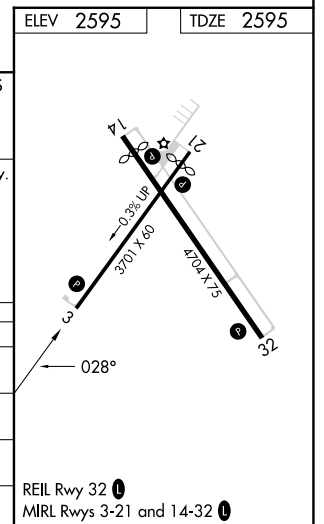

WAAS CH 90237 W03A	APP CRS 028°	Rwy ldg TDZE Apt Elev	3701 2595 2595
--	------------------------	-----------------------------	---

RNAV (GPS) RWY 3

MILLER FLD (VTN)

⚠ Baro-VNAV NA when using Ainsworth Rgnl altimeter setting. For uncompensated Baro-VNAV systems, LNAV/VNAV NA below -25°C (-13°F) or above 54°C (130°F). DME/DME RNP-0.3 NA. VDP NA with Ainsworth Rgnl altimeter setting. When local altimeter setting not received, use Ainsworth Rgnl altimeter setting and increase all DA 70 feet and all MDA 80 feet, increase LNAV/VNAV Cat A/B visibility 1/8 mile.

MISSED APPROACH:
Climb to 5000 direct MAIMS and hold.

ASOS 118.075	DENVER CENTER 127.95 338.2	UNICOM 122.8 (CTAF) 0
------------------------	--------------------------------------	---------------------------------