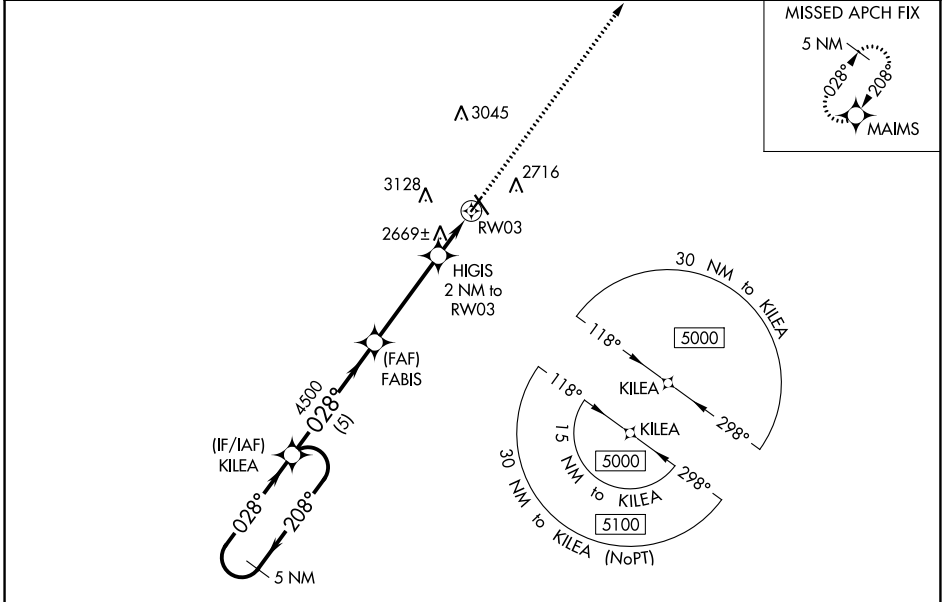

WAAS CH 90237 W03A	APP CRS 028°	Rwy ldg TDZE Apt Elev	3701 2595 2595
--	------------------------	-----------------------------	---

RNAV (GPS) RWY 3

MILLER FLD (VTN)

⚠ Baro-VNAV NA when using Ainsworth Rgnl altimeter setting. For uncompensated Baro-VNAV systems, LNAV/VNAV NA below -25°C (-13°F) or above 54°C (130°F). DME/DME RNP-0.3 NA. VDP NA with Ainsworth Rgnl altimeter setting. When local altimeter setting not received, use Ainsworth Rgnl altimeter setting and increase all DA 70 feet and all MDA 80 feet, increase LNAV/VNAV Cat A/B visibility 1/8 mile.

MISSED APPROACH:
Climb to 5000 direct MAIMS and hold.

ASOS 118.075	DENVER CENTER 127.95 338.2	UNICOM 122.8 (CTAF) 0
------------------------	--------------------------------------	---------------------------------

NC-2, 11 JUL 2024 to 08 AUG 2024

NC-2, 11 JUL 2024 to 08 AUG 2024