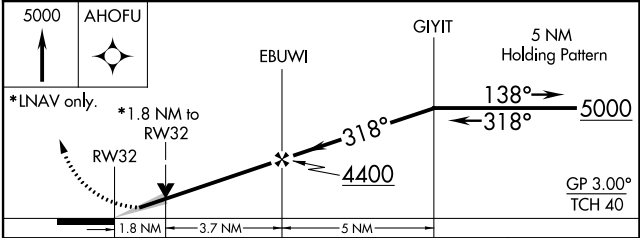

CATEGORY	A	B	C	D
LPV DA	2841-1	252 (300-1)		NA
LNAV/VNAV DA	2961-1¼	372 (400-1¼)		NA
LNAV MDA	3180-1	591 (600-1)		NA
CIRCLING	3180-1¼ 585 (600-1¼)	3560-1½ 965 (1000-1½)		NA