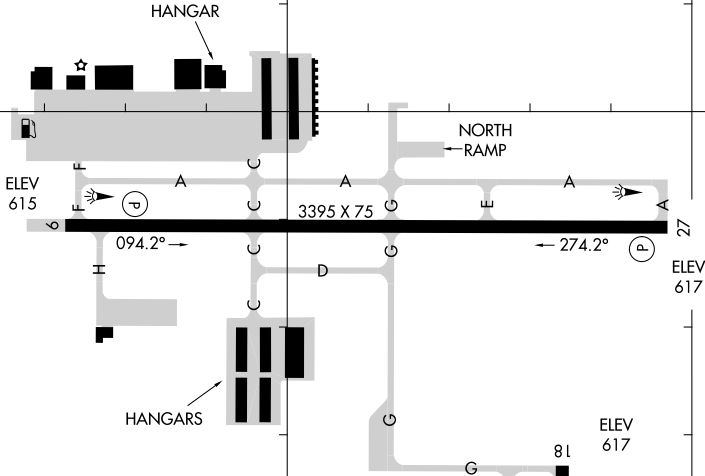

# AIRPORT DIAGRAM

AL-5826 (FAA)

LANSING MUNI (IGQ)  
CHICAGO, ILLINOIS

AWOS-3PT  
119.275  
CTAF/UNICOM  
122.7

FIELD  
ELEV  
620

41°32.5'N

RWY 09-27  
S-12.5  
RWY 18-36  
S-24

ELEV  
617