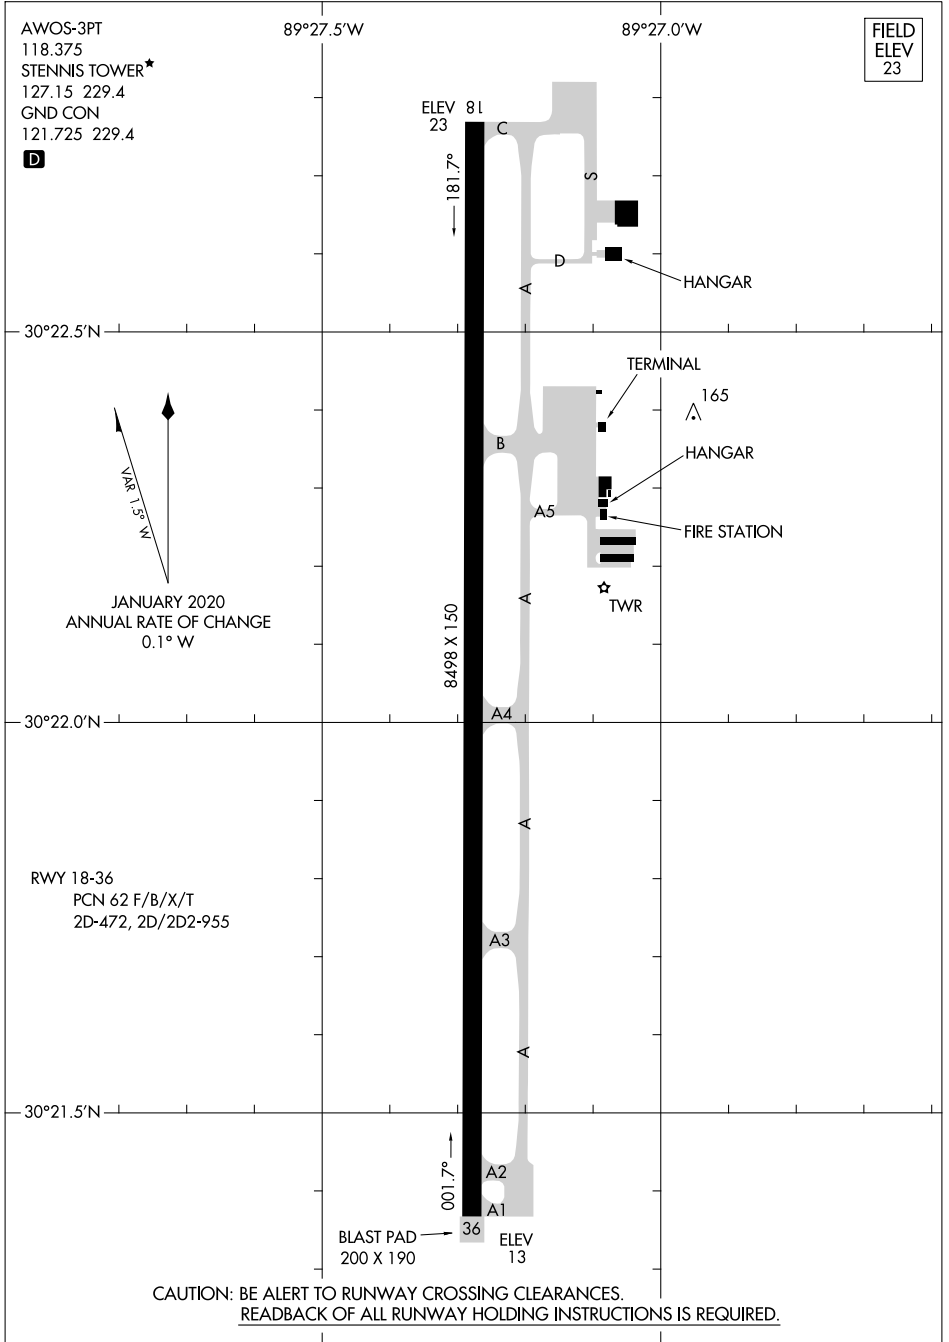

23222

# AIRPORT DIAGRAM

AL-5860 (FAA)

STENNIS INTL (HSA)  
BAY ST LOUIS, MISSISSIPPI

SC-4, 11 JUL 2024 to 08 AUG 2024

SC-4, 11 JUL 2024 to 08 AUG 2024