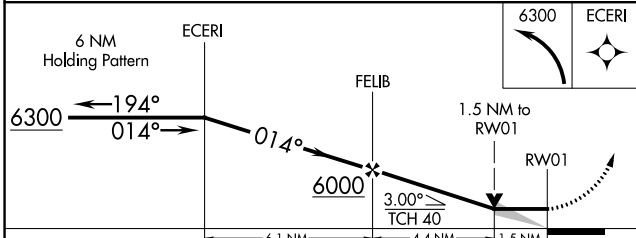

⚠ MISSED APPROACH: Climbing left turn to 6300 direct ECERI and hold.

AWOS-3 118.175	CANNON APP CON 118.425 352.1	CLNC DEL 119.0	UNICOM 122.8 (CTAF) 0
--------------------------	--	--------------------------	---------------------------------

SW-1, 11 JUL 2024 to 08 AUG 2024

SW-1, 11 JUL 2024 to 08 AUG 2024

ELEV 4078	TDZE 4078
-----------	-----------

CATEGORY	A	B	C	D
RNAV MDA	4580-1	502 (600-1)	4580-1½ 502 (600-1½)	NA
CIRCLING	4580-1	502 (600-1)	4680-1¾ 602 (700-1¾)	NA