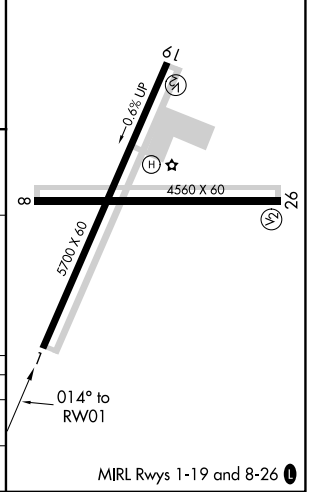

⚠ MISSED APPROACH: Climbing left turn to 6300 direct ECERI and hold.

AWOS-3 118.175	CANNON APP CON 118.425 352.1	CLNC DEL 119.0	UNICOM 122.8 (CTAF) 0
--------------------------	--	--------------------------	---------------------------------

SW-1, 11 JUL 2024 to 08 AUG 2024

SW-1, 11 JUL 2024 to 08 AUG 2024

ELEV 4078	TDZE 4078
-----------	-----------

CATEGORY	A	B	C	D
RNAV MDA	4580-1	502 (600-1)	4580-1½ 502 (600-1½)	NA
CIRCLING	4580-1	502 (600-1)	4680-1¾ 602 (700-1¾)	NA