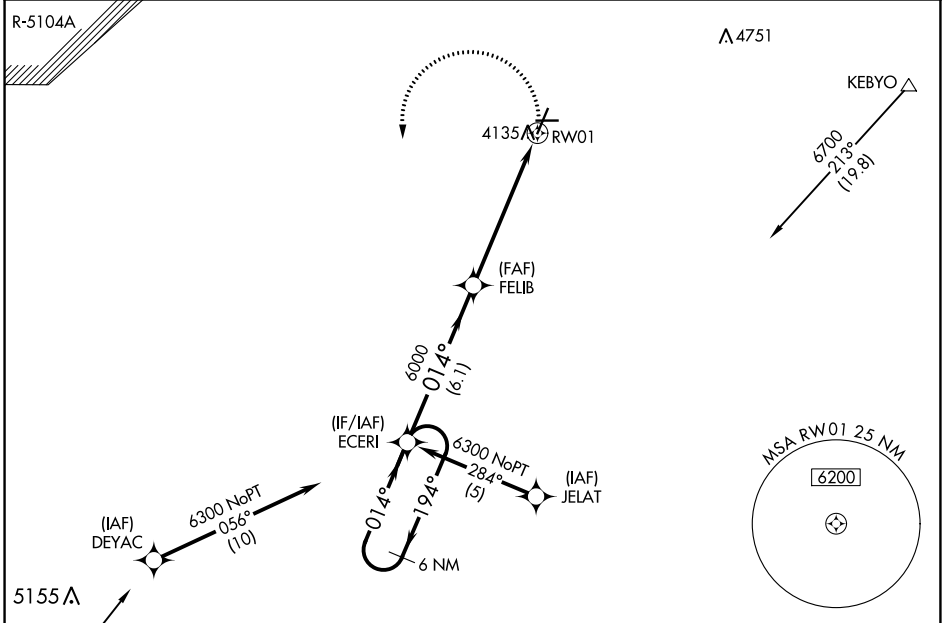

APP CRS 014°	Rwy Idg TDZE Apt Elev	5700 4078 4078
------------------------	-----------------------------	---

RNAV (GPS) RWY 1

PORTALES MUNI (P.R.Z)

⚠ DME/DME RNP-0.3 NA. VDP NA when using Clovis Rgnl altimeter setting. When local altimeter setting not received, use Clovis Rgnl altimeter setting and increase all MDAs 80 feet; increase Circling Cat C visibility ¼ SM.

⚠ MISSED APPROACH: Climbing left turn to 6300 direct ECERI and hold.

AWOS-3 118.175	CANNON APP CON 118.425 352.1	CLNC DEL 119.0	UNICOM 122.8 (CTAF) 0
--------------------------	--	--------------------------	---------------------------------

SW-1, 11 JUL 2024 to 08 AUG 2024

SW-1, 11 JUL 2024 to 08 AUG 2024

ELEV 4078	TDZE 4078
-----------	-----------

CATEGORY	A	B	C	D
RNAV MDA	4580-1	502 (600-1)	4580-1½ 502 (600-1½)	NA
CIRCLING	4580-1	502 (600-1)	4680-1¾ 602 (700-1¾)	NA