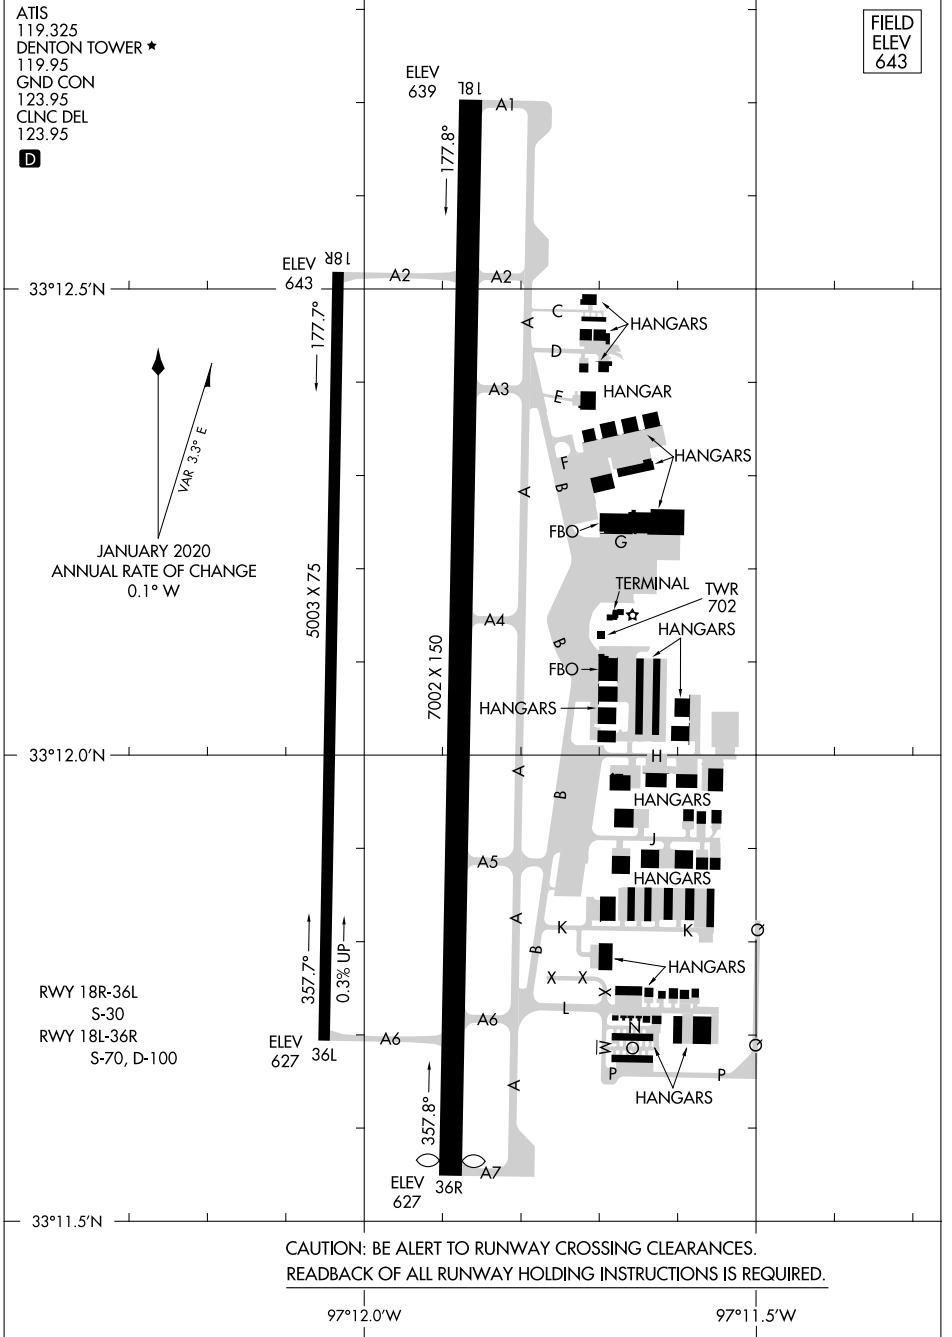

23278

AIRPORT DIAGRAM

AL-5866 (FAA)

DENTON ENTERPRISE (D'TO)
DENTON, TEXAS

ATIS
119.325
DENTON TOWER ★
119.95
GND CON
123.95
CLNC DEL
123.95

D

FIELD
ELEV
643

SC-2, 11 JUL 2024 to 08 AUG 2024

SC-2, 11 JUL 2024 to 08 AUG 2024

AIRPORT DIAGRAM

23278

DENTON, TEXAS
DENTON ENTERPRISE (D'TO)