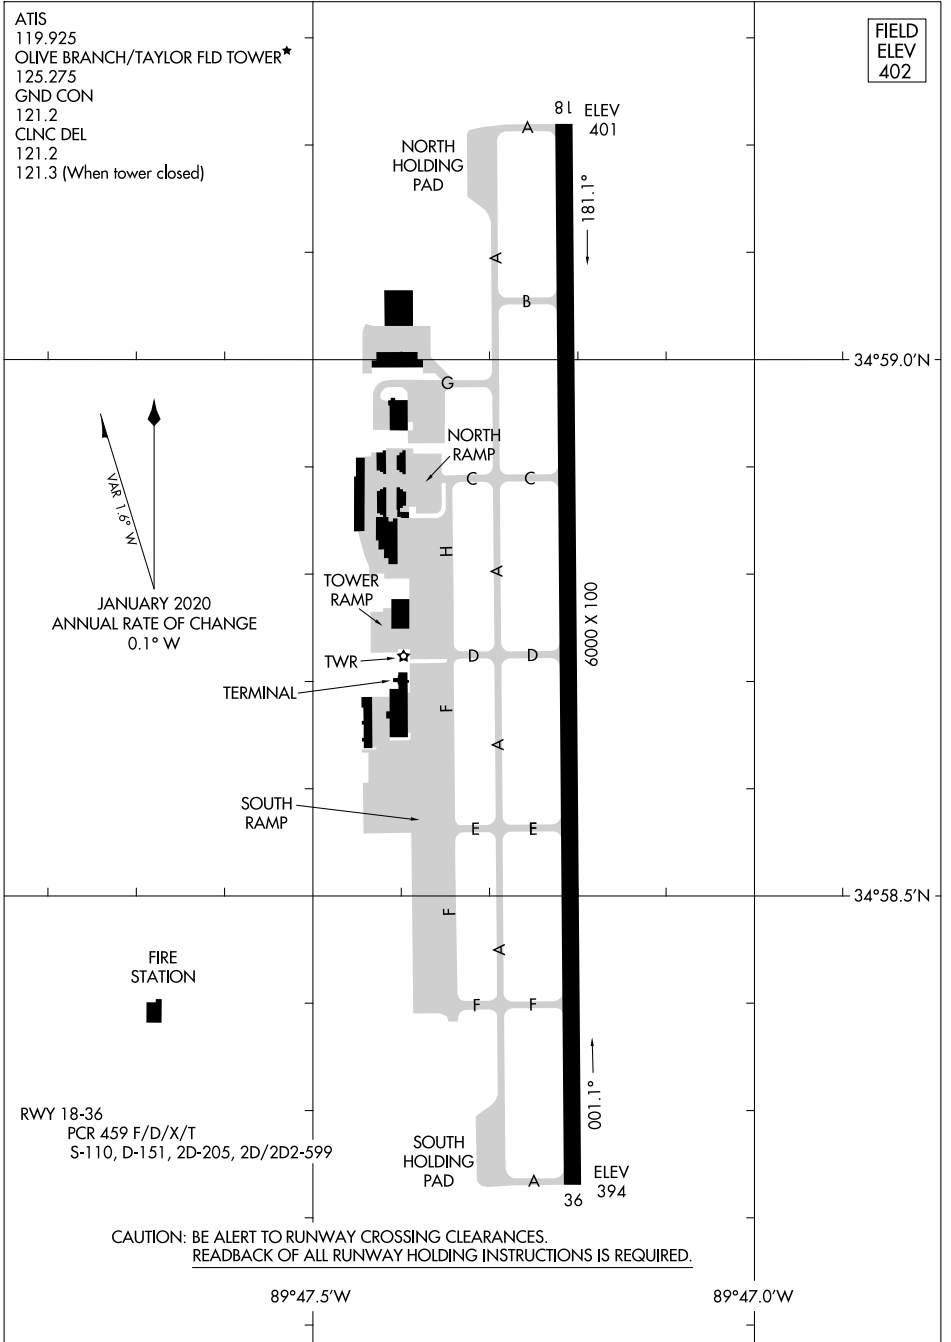

23110

# AIRPORT DIAGRAM

AL-5883 (FAA)

OLIVE BRANCH/TAYLOR FLD (OLV)  
OLIVE BRANCH, MISSISSIPPI

ATIS  
119.925  
OLIVE BRANCH/TAYLOR FLD TOWER\*  
125.275  
GND CON  
121.2  
CLNC DEL  
121.2  
121.3 (When tower closed)

FIELD  
ELEV  
402

SC-4, 11 JUL 2024 to 08 AUG 2024

SC-4, 11 JUL 2024 to 08 AUG 2024

CAUTION: BE ALERT TO RUNWAY CROSSING CLEARANCES.  
READBACK OF ALL RUNWAY HOLDING INSTRUCTIONS IS REQUIRED.

# AIRPORT DIAGRAM

23110

OLIVE BRANCH, MISSISSIPPI  
OLIVE BRANCH/TAYLOR FLD (OLV)