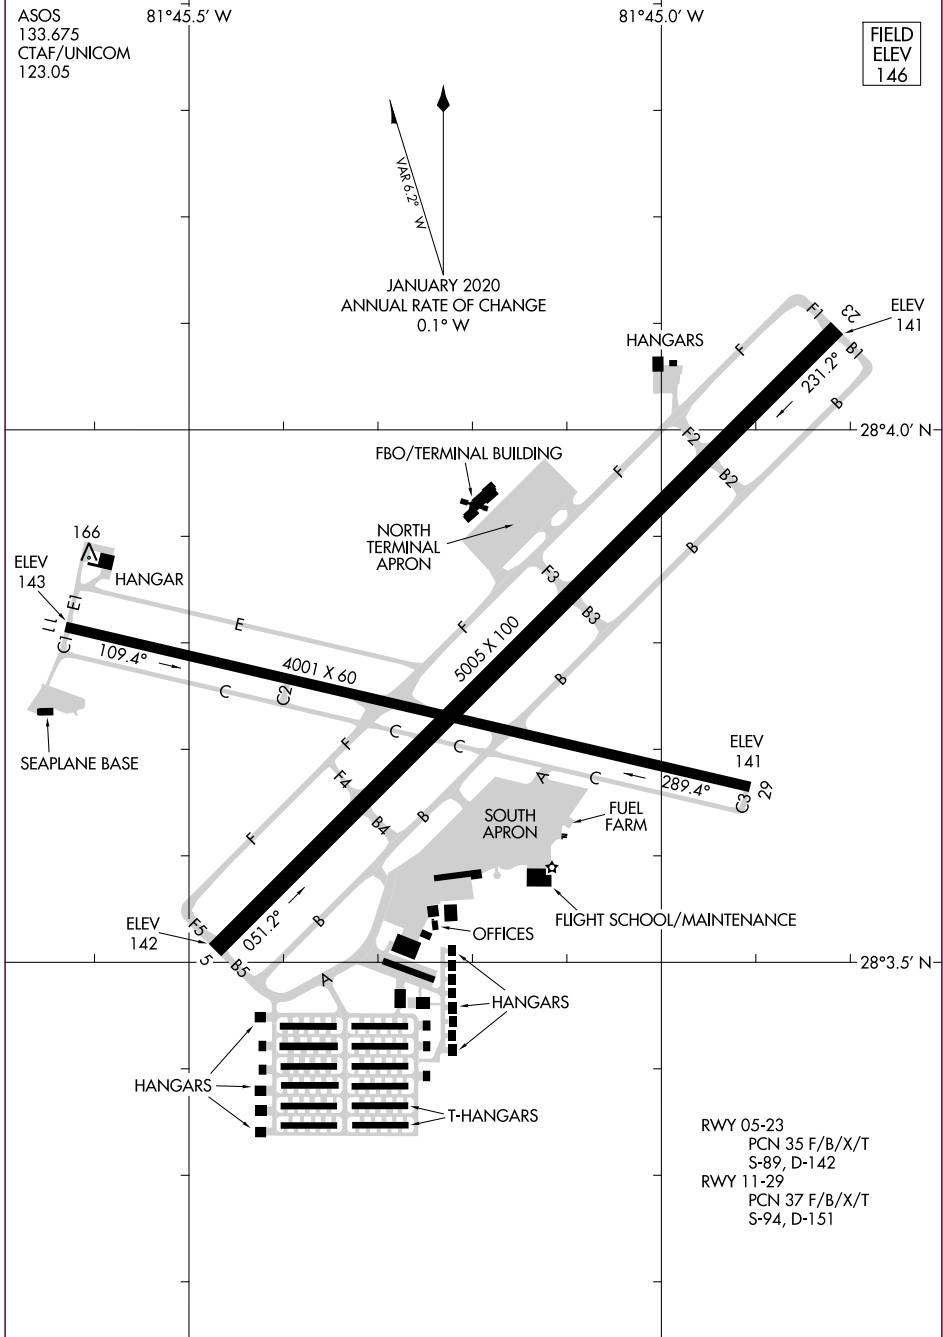

22363

AIRPORT DIAGRAM

AL-5953 (FAA)

WINTER HAVEN RGNL (GIF)
WINTER HAVEN, FLORIDA

ASOS
133.675
CTAF/UNICOM
123.05

81°45.5' W

81°45.0' W

FIELD
ELEV
146

JANUARY 2020
ANNUAL RATE OF CHANGE
0.1° W

SE-3, 11 JUL 2024 to 08 AUG 2024

SE-3, 11 JUL 2024 to 08 AUG 2024

RWY 05-23
PCN 35 F/B/X/T
S-89, D-142

RWY 11-29
PCN 37 F/B/X/T
S-94, D-151

AIRPORT DIAGRAM

22363

WINTER HAVEN, FLORIDA
WINTER HAVEN RGNL (GIF)