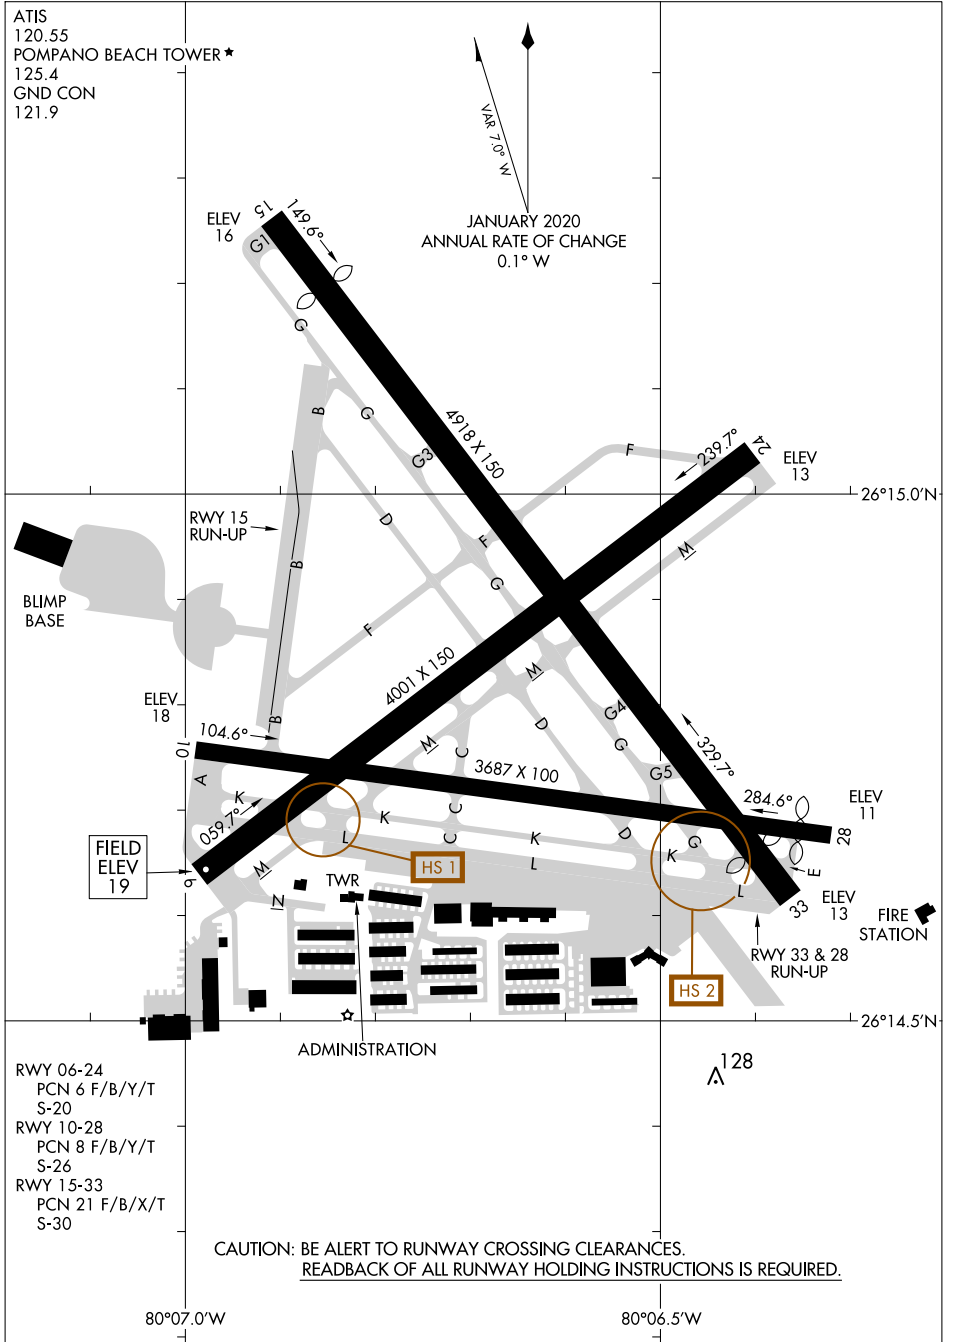

24025

AIRPORT DIAGRAM

AL-5972 (FAA)

POMPANO BEACH AIRPARK (PMP)

POMPANO BEACH, FLORIDA

ATIS
120.55
POMPANO BEACH TOWER ★
125.4
GND CON
121.9

VAR 7.0° W
JANUARY 2020
ANNUAL RATE OF CHANGE
0.1° W

SE-3, 11 JUL 2024 to 08 AUG 2024

SE-3, 11 JUL 2024 to 08 AUG 2024

AIRPORT DIAGRAM

24025

POMPANO BEACH AIRPARK (PMP)

POMPANO BEACH, FLORIDA

POMPANO BEACH, FLORIDA