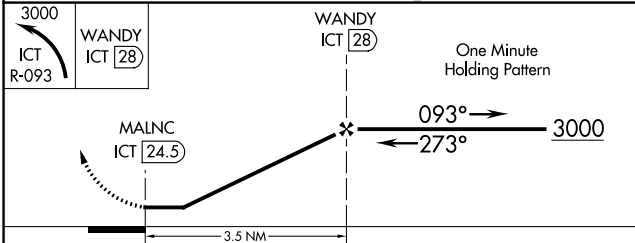

MISSED APPROACH: Climbing left turn to 3000 on ICT VORTAC R-093 to WANDY/28 DME and hold, continue climb-in-hold to 3000.

AWOS-3P 124.175	WICHITA APP CON 134.8 269.1	CLNC DEL 125.0	UNICOM 122.8 (CTAF)
---------------------------	---------------------------------------	--------------------------	-------------------------------

NC-2, 11 JUL 2024 to 08 AUG 2024

NC-2, 11 JUL 2024 to 08 AUG 2024

CATEGORY	A	B	C	D
C CIRCLING	1760-1 432 (500-1)	1840-1 512 (600-1)	1840-1½ 512 (600-1½)	NA

REIL Rwys 18 and 36 **Ⓛ**
HIRL Rwy 18-36 **Ⓛ**