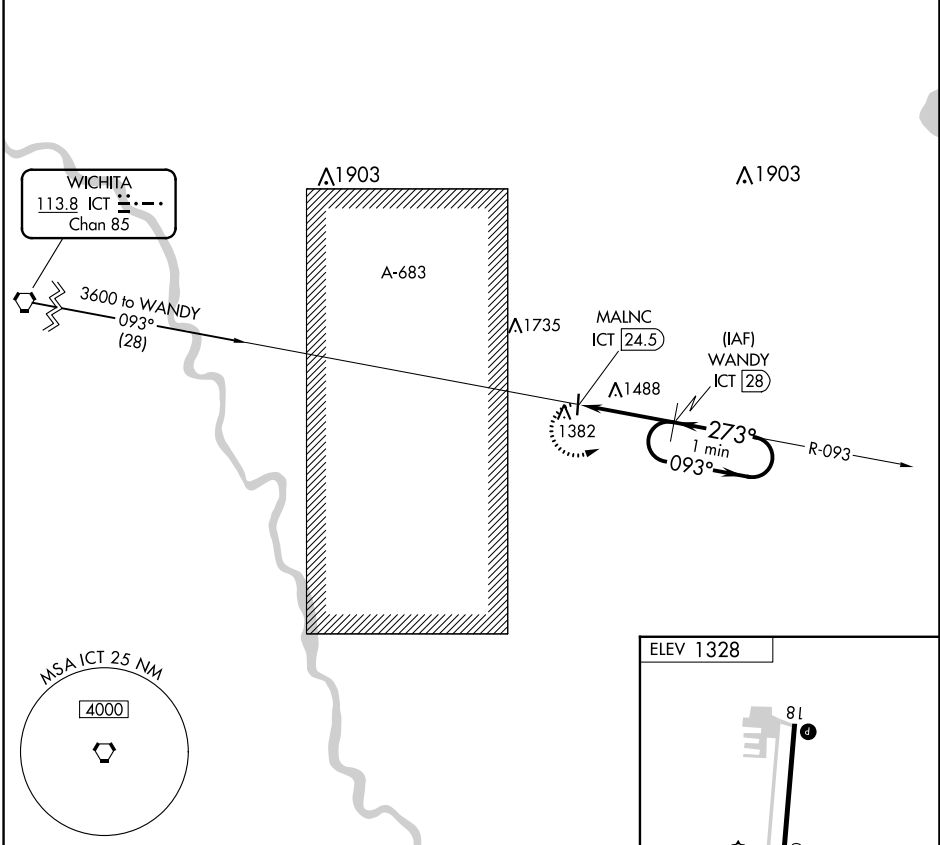

VORTAC ICT 113.8 Chan 85	APP CRS 273°	Rwy Idg TDZE Apt Elev N/A N/A 1328
--	------------------------	--

VOR/DME-A

AUGUSTA MUNI (3AU)

⚠ When local altimeter setting not received, use Colonel James Jabara altimeter setting and increase all MDA 40 feet.

MISSED APPROACH: Climbing left turn to 3000 on ICT VORTAC R-093 to WANDY/28 DME and hold, continue climb-in-hold to 3000.

AWOS-3P 124.175	WICHITA APP CON 134.8 269.1	CLNC DEL 125.0	UNICOM 122.8 (CTAF)
---------------------------	---------------------------------------	--------------------------	-------------------------------

NC-2, 11 JUL 2024 to 08 AUG 2024

NC-2, 11 JUL 2024 to 08 AUG 2024

CATEGORY	A	B	C	D
C CIRCLING	1760-1 432 (500-1)	1840-1 512 (600-1)	1840-1½ 512 (600-1½)	NA

REIL Rwys 18 and 36 **Ⓛ**
HIRL Rwy 18-36 **Ⓛ**