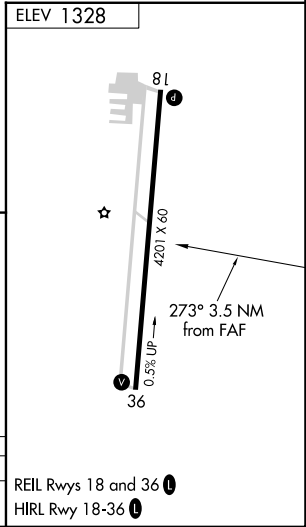

VORTAC ICT 113.8 Chan 85	APP CRS 273°	Rwy Idg TDZE Apt Elev N/A N/A 1328
--	------------------------	--

VOR/DME-A

AUGUSTA MUNI (3AU)

⚠ When local altimeter setting not received, use Colonel James Jabara altimeter setting and increase all MDA 40 feet.

MISSED APPROACH: Climbing left turn to 3000 on ICT VORTAC R-093 to WANDY/28 DME and hold, continue climb-in-hold to 3000.

AWOS-3P 124.175	WICHITA APP CON 134.8 269.1	CLNC DEL 125.0	UNICOM 122.8 (CTAF)
---------------------------	---------------------------------------	--------------------------	-------------------------------

NC-2, 11 JUL 2024 to 08 AUG 2024

NC-2, 11 JUL 2024 to 08 AUG 2024

CATEGORY	A	B	C	D
C CIRCLING	1760-1 432 (500-1)	1840-1 512 (600-1)	1840-1½ 512 (600-1½)	NA

REIL Rwys 18 and 36 **Ⓛ**
HIRL Rwy 18-36 **Ⓛ**