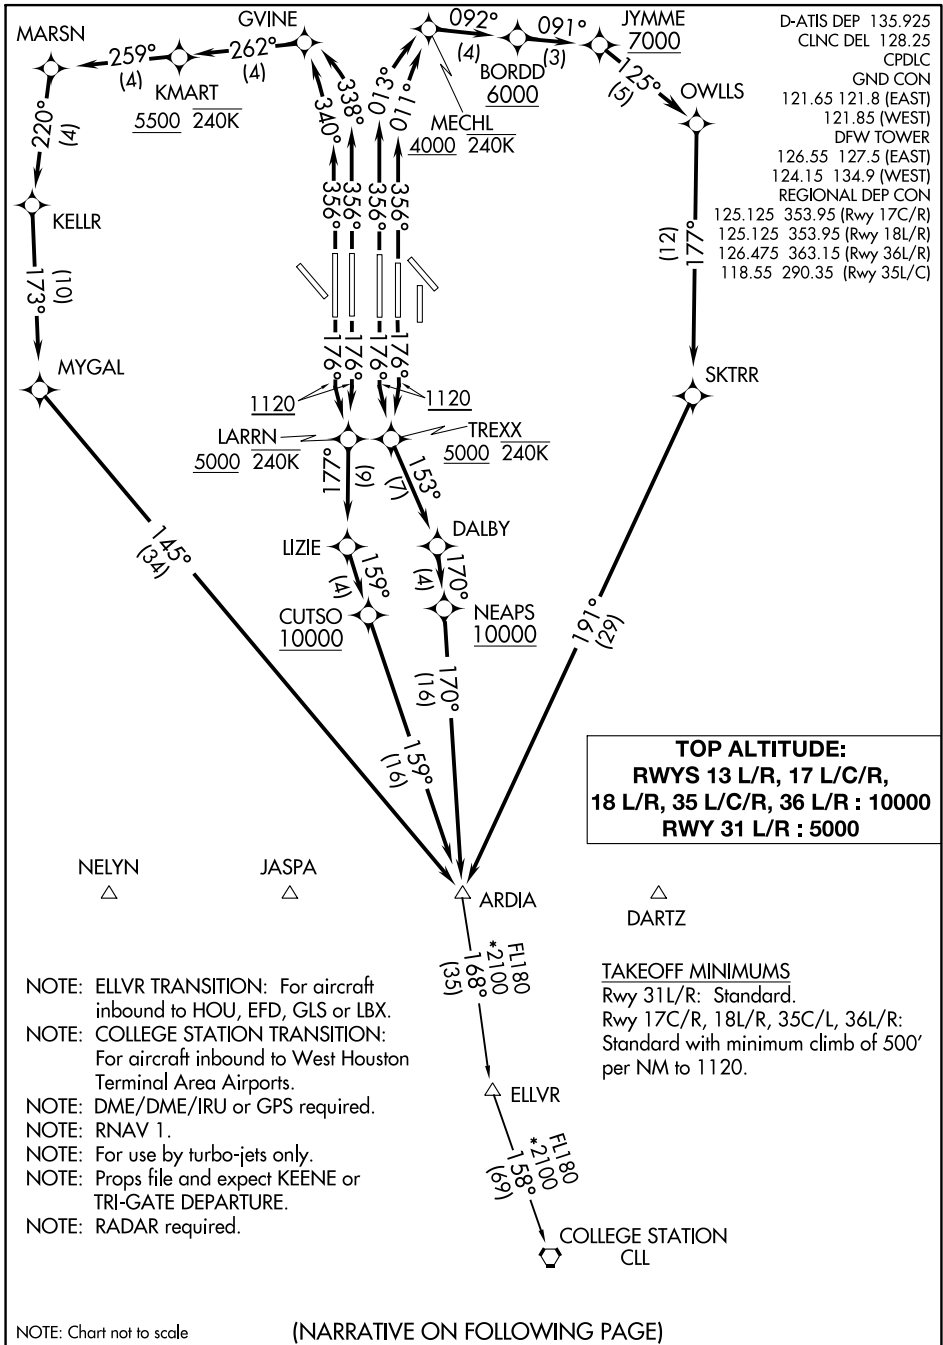

(ARDIA7.ARDIA) 23334

AL-6039 (FAA)

DALLAS-FORT WORTH INTL (DFW)

# ARDIA SEVEN DEPARTURE (RNAV)

DALLAS-FORT WORTH, TEXAS

SC-2, 11 JUL 2024 to 08 AUG 2024

SC-2, 11 JUL 2024 to 08 AUG 2024

# ARDIA SEVEN DEPARTURE (RNAV)

(ARDIA7.ARDIA) 10OCT19

DALLAS-FORT WORTH, TEXAS

DALLAS-FORT WORTH INTL (DFW)

DEPARTURE ROUTE DESCRIPTION

TAKEOFF RUNWAYS 17C/R: Climb on heading 176° to 1120, then direct TREXX, cross TREXX at or above 5000 and at or below 240K, then on track 153° to DALBY, then on track 170° to cross NEAPS at or above 10000, then on depicted route to ARDIA, thence . . . .

TAKEOFF RUNWAYS 18L/R: Climb on heading 176° to 1120, then direct LARRN, cross LARRN at or above 5000 and at or below 240K, then on track 177° to LIZIE, then on track 159° to cross CUTSO at or above 10000, then on depicted route to ARDIA, thence . . . .