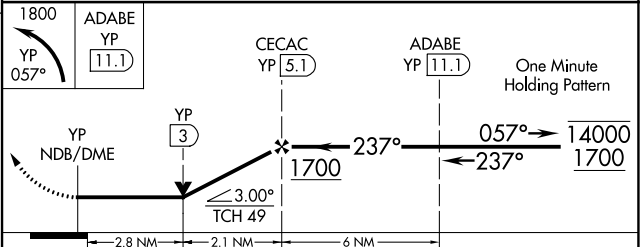

NDB/DME YP 317	APP CRS 237°	Rwy ldg TDZE Apt Elev	6000 90 91
Chan 122 (117.5)			

NDB/DME RWY 25

YAP INTL (T11)(PTYA)

⚠ Circling NA north of Rwy 7-25.
No controlled airspace below 5500.

⚠ MISSED APPROACH: Climbing left turn to 1800 on 057° bearing from YP NDB/DME to ADABE/11.1 DME and hold.

YAP RADIO
123.6 (CTAF)

CATEGORY	A	B	C	D
S-25	1040-1¼ 950 (1000-1¼)	1040-1½ 950 (1000-1½)	1040-3	950 (1000-3)
CIRCLING	1040-1¼ 949 (1000-1¼)	1040-1½ 949 (1000-1½)	1040-3	949 (1000-3)