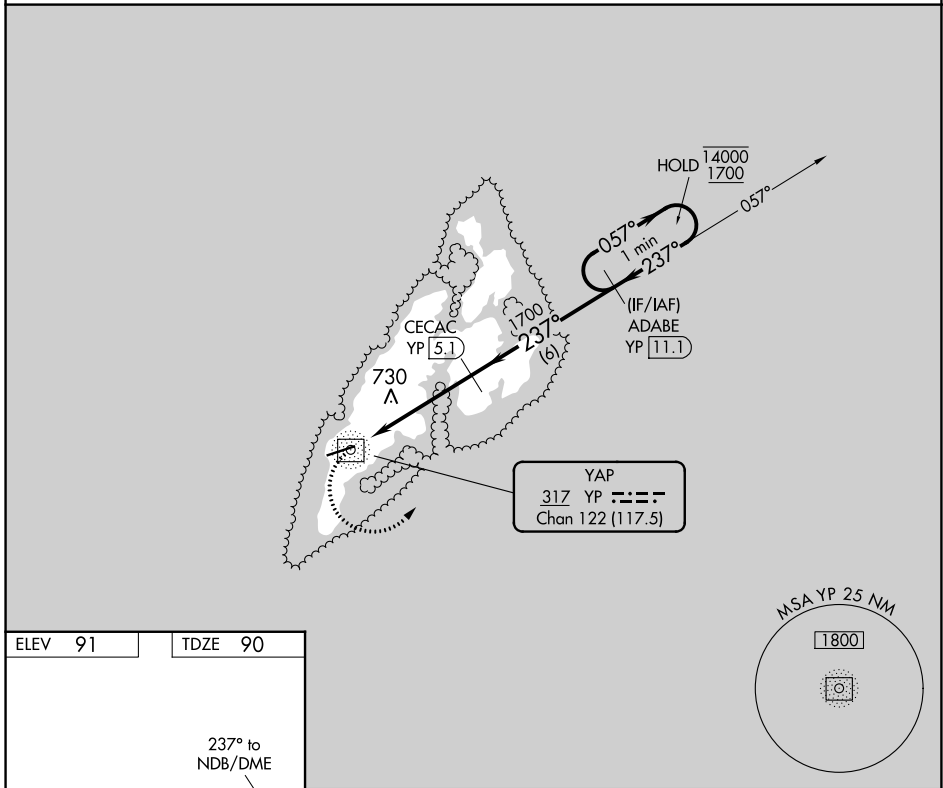

NDB/DME YP 317	APP CRS 237°	Rwy ldg TDZE Apt Elev	6000 90 91
Chan 122 (117.5)			

NDB/DME RWY 25

YAP INTL (T11)(PTYA)

⚠ Circling NA north of Rwy 7-25.
No controlled airspace below 5500.

⚠ MISSED APPROACH: Climbing left turn to 1800 on 057° bearing from YP NDB/DME to ADABE/11.1 DME and hold.

YAP RADIO
123.6 (CTAF)

CATEGORY	A	B	C	D
S-25	1040-1¼ 950 (1000-1¼)	1040-1½ 950 (1000-1½)	1040-3	950 (1000-3)
CIRCLING	1040-1¼ 949 (1000-1¼)	1040-1½ 949 (1000-1½)	1040-3	949 (1000-3)

PAC, 11 JUL 2024 to 05 SEP 2024

PAC, 11 JUL 2024 to 05 SEP 2024