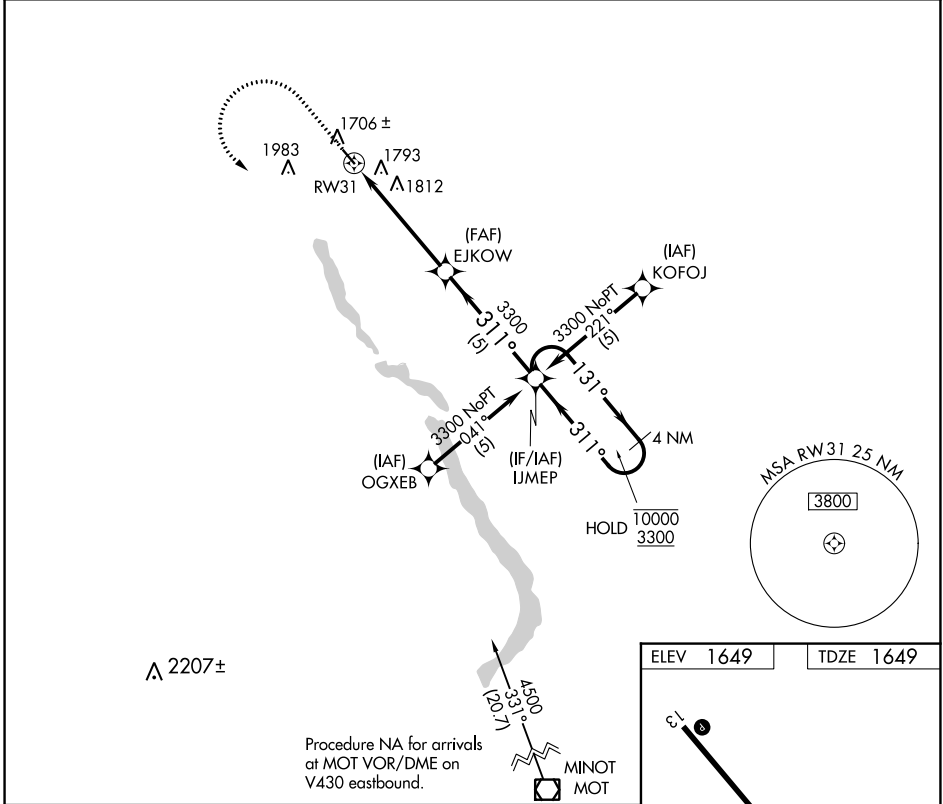

APP CRS 311°	Rwy Idg TDZE Apt Elev	3599 1649 1649
------------------------	-----------------------------	---

RNAV (GPS) RWY 31

MOHALL MUNI (HBC)

RNP APCH. NA Use Minot Int'l altimeter setting.	MISSED APPROACH: Climb to 3000 then climbing left turn to 3300 direct IJMEP and hold.
--	---

MOT ASOS 118.725	MINOT APP CON ★ 119.6 363.8	UNICOM 122.8 (CTAF) 0
----------------------------	---------------------------------------	---------------------------------

CATEGORY	A	B	C	D
RNAV MDA	2180-1	531 (600-1)	2180-1½ 531 (600-1½)	NA
CIRCLING	2240-1	591 (600-1)	2380-2 731 (800-2)	NA