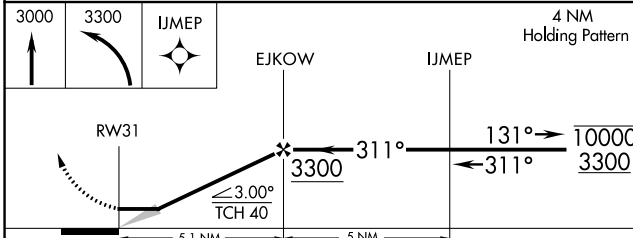

APP CRS 311°	Rwy Idg TDZE Apt Elev	3599 1649 1649
------------------------	-----------------------------	---

RNAV (GPS) RWY 31

MOHALL MUNI (HBC)

RNP APCH. NA Use Minot Int'l altimeter setting.	MISSED APPROACH: Climb to 3000 then climbing left turn to 3300 direct IJMEP and hold.
--	---

MOT ASOS 118.725	MINOT APP CON ★ 119.6 363.8	UNICOM 122.8 (CTAF) 0
----------------------------	---------------------------------------	---------------------------------

CATEGORY	A	B	C	D
RNAV MDA	2180-1	531 (600-1)	2180-1½ 531 (600-1½)	NA
CIRCLING	2240-1	591 (600-1)	2380-2 731 (800-2)	NA