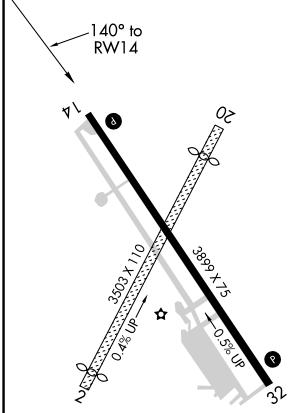

APP CRS 140°	Rwy ldg TDZE Apt Elev	3899 783 783
------------------------	-----------------------------	---

RNAV (GPS) RWY 14

CHILLICOTHE MUNI (CHT)

RNP APCH.		MISSED APPROACH: Climb to 2900 direct TUDEE and hold.
AWOS-3 118.175	KANSAS CITY CENTER 125.25 235.975	UNICOM 122.8 (CTAF)

NC-3, 11 JUL 2024 to 08 AUG 2024

NC-3, 11 JUL 2024 to 08 AUG 2024

ELEV 783	TDZE 783
----------	----------

CATEGORY	A	B	C	D	
LNAV MDA	1280-1 497 (500-1)		NA		

MIRL Rwy 14-32
REIL Rwy 14 and 32