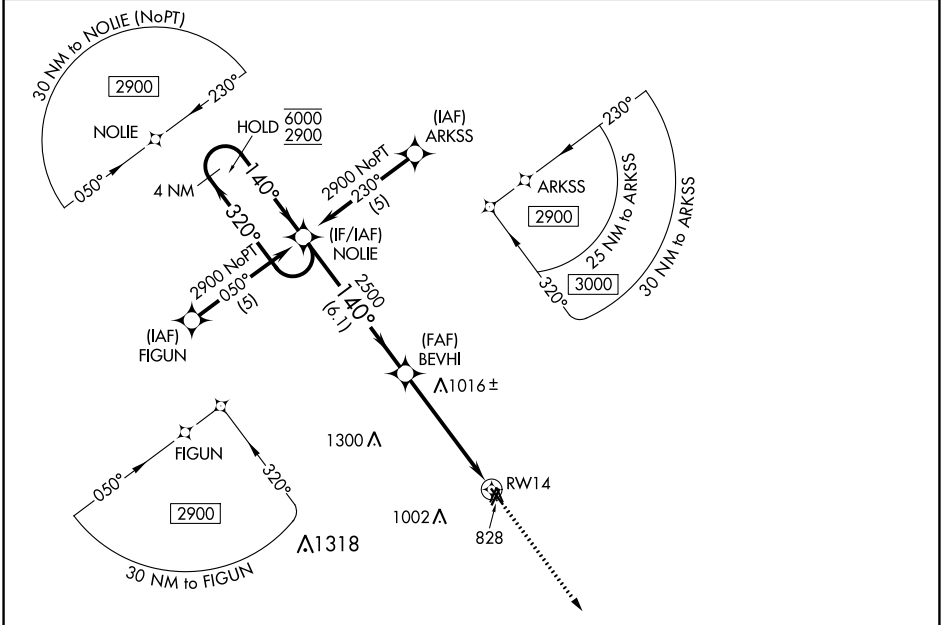

APP CRS 140°	Rwy ldg TDZE Apt Elev	3899 783 783
------------------------	-----------------------------	---

RNAV (GPS) RWY 14

CHILLICOTHE MUNI (CHT)

RNP APCH.		MISSED APPROACH: Climb to 2900 direct TUDEE and hold.
AWOS-3 118.175	KANSAS CITY CENTER 125.25 235.975	UNICOM 122.8 (CTAF)

NC-3, 11 JUL 2024 to 08 AUG 2024

NC-3, 11 JUL 2024 to 08 AUG 2024

ELEV 783	TDZE 783
----------	----------

CATEGORY	A	B	C	D	
LNAV MDA	1280-1 497 (500-1)		NA		

MIRL Rwy 14-32
REIL Rwy 14 and 32