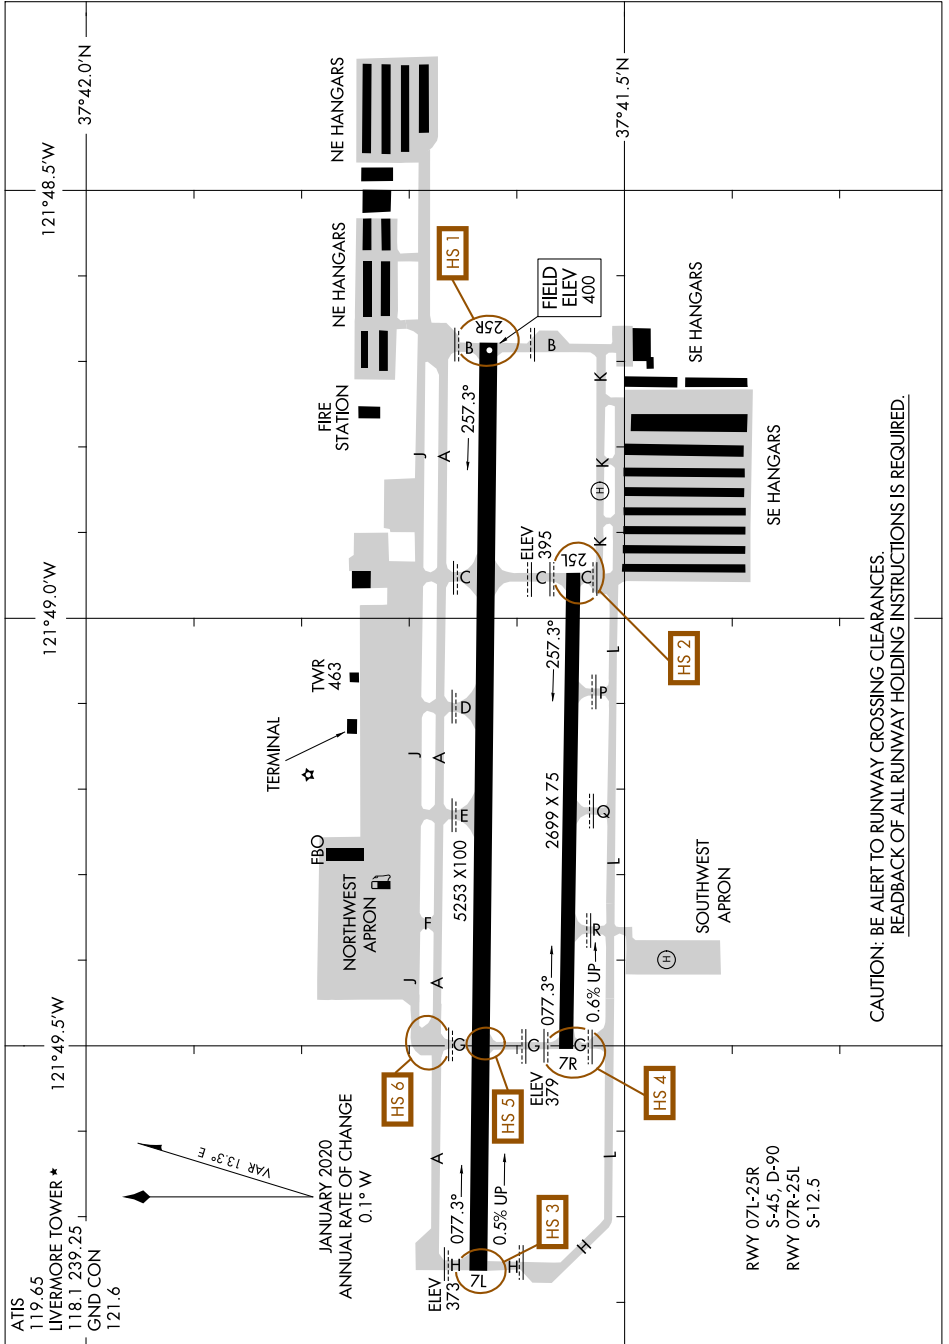

# AIRPORT DIAGRAM

AL-6075 (FAA)

LIVERMORE MUNI (LVK)  
LIVERMORE, CALIFORNIA

SW-2, 11 JUL 2024 to 08 AUG 2024

CAUTION: BE ALERT TO RUNWAY CROSSING CLEARANCES.  
READBACK OF ALL RUNWAY HOLDING INSTRUCTIONS IS REQUIRED.

SW-2, 11 JUL 2024 to 08 AUG 2024

# AIRPORT DIAGRAM

LIVERMORE, CALIFORNIA  
LIVERMORE MUNI (LVK)