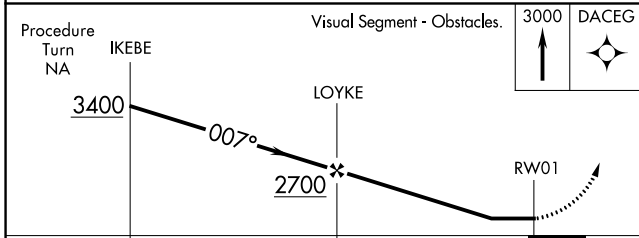

APP CRS	Rwy Idg	5020
007°	TDZE	755
	Apt Elev	759

RNAV (GPS) RWY 1

CARTERSVILLE (VPC)

RNP APCH - GPS.	MISSED APPROACH: Climb to 3000 direct DACEG and hold.
<p>▼ When local altimeter setting not received, use Rome altimeter setting: increase all MDAs 80 feet and LNAV visibility Cat B/C/D ½ SM.</p>	

AWOS-3PT 120.525	ATLANTA APP CON 121.0 268.7	UNICOM 122.7 (CTAF) 0
----------------------------	---------------------------------------	---------------------------------

ELEV 759	TDZE 755
----------	----------

CATEGORY	A	B	C	D
LNAV MDA	1440-1	685 (700-1)	1440-2	685 (700-2)
CIRCLING	1440-1 681 (700-1)	1600-1¼ 841 (900-1¼)	1740-3 981 (1000-3)	2020-3 1261 (1300-3)

SE-4, 11 JUL 2024 to 08 AUG 2024

SE-4, 11 JUL 2024 to 08 AUG 2024