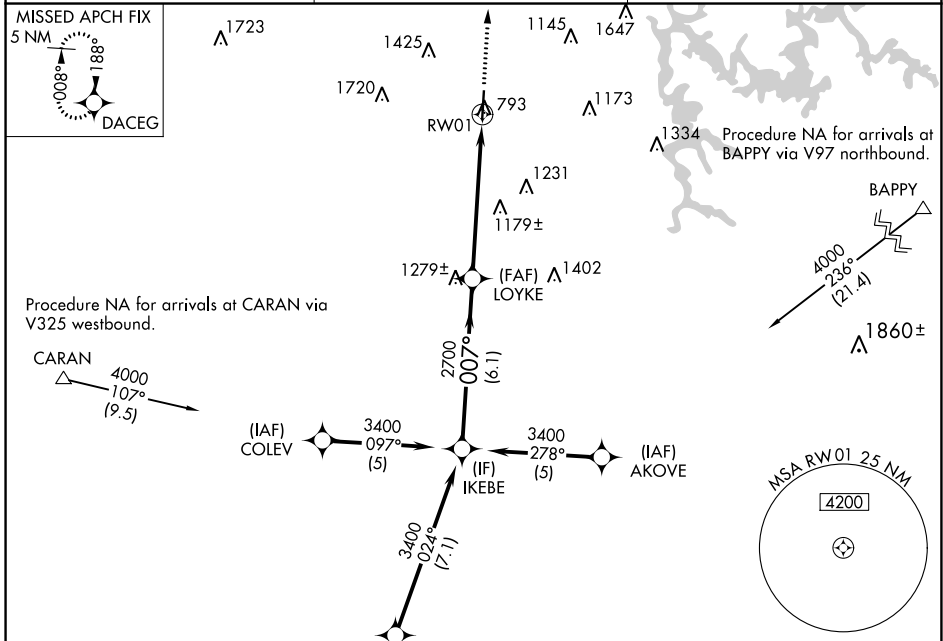

APP CRS	Rwy Idg	5020
007°	TDZE	755
	Apt Elev	759

RNAV (GPS) RWY 1

CARTERSVILLE (VPC)

RNP APCH - GPS.	MISSED APPROACH: Climb to 3000 direct DACEG and hold.
<p>▼ When local altimeter setting not received, use Rome altimeter setting: increase all MDAs 80 feet and LNAV visibility Cat B/C/D ½ SM.</p>	

AWOS-3PT 120.525	ATLANTA APP CON 121.0 268.7	UNICOM 122.7 (CTAF) 0
----------------------------	---------------------------------------	---------------------------------

ELEV 759	TDZE 755
----------	----------

CATEGORY	A	B	C	D
LNAV MDA	1440-1	685 (700-1)	1440-2	685 (700-2)
CIRCLING	1440-1 681 (700-1)	1600-1¼ 841 (900-1¼)	1740-3 981 (1000-3)	2020-3 1261 (1300-3)

SE-4, 11 JUL 2024 to 08 AUG 2024

SE-4, 11 JUL 2024 to 08 AUG 2024