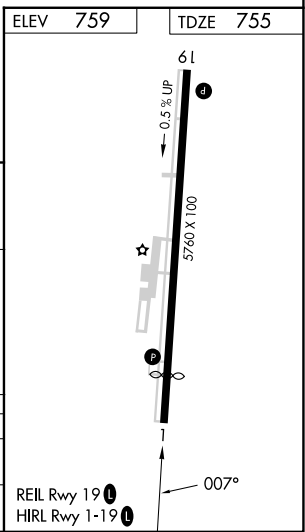

SE-4, 11 JUL 2024 to 08 AUG 2024

SE-4, 11 JUL 2024 to 08 AUG 2024