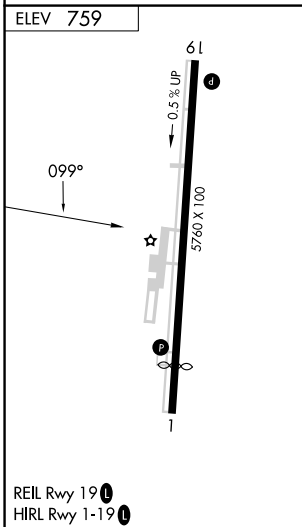

VORTAC RMG 115.4 Chan 101	APP CRS 099°	Rwy Idg TDZE Apt Elev	N/A N/A 759
---	------------------------	-----------------------------	--

VOR-A

CARTERSVILLE (VPC)

⚠ When local altimeter setting not received, use Rome altimeter setting and increase all MDA 80 feet; increase Cat A visibility ¼ SM. DME required.

MISSED APPROACH: Climbing right turn to 2800 on RMG R-099 to GUCEK/6 DME and hold.

AWOS-3PT 120.525	ATLANTA APP CON 121.0 268.7	UNICOM 122.7 (CTAF) 0
----------------------------	---------------------------------------	---------------------------------

SE-4, 11 JUL 2024 to 08 AUG 2024

SE-4, 11 JUL 2024 to 08 AUG 2024

CATEGORY	A	B	C	D
CIRCLING	1560-1 801 (900-1)	1600-1¼ 841 (900-1¼)	1740-3 981 (1000-3)	2020-3 1261 (1300-3)