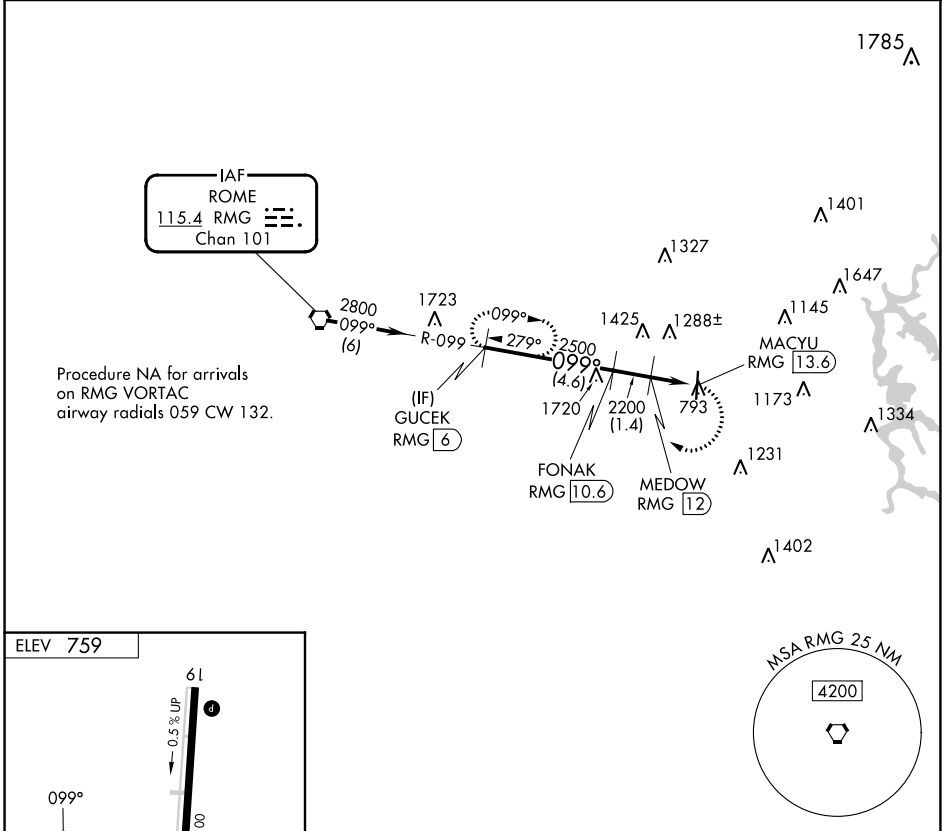

VORTAC RMG 115.4 Chan 101	APP CRS 099°	Rwy Idg TDZE Apt Elev	N/A N/A 759
---	------------------------	-----------------------------	--

VOR-A

CARTERSVILLE (VPC)

⚠ When local altimeter setting not received, use Rome altimeter setting and increase all MDA 80 feet; increase Cat A visibility ¼ SM. DME required.

MISSED APPROACH: Climbing right turn to 2800 on RMG R-099 to GUCEK/6 DME and hold.

AWOS-3PT 120.525	ATLANTA APP CON 121.0 268.7	UNICOM 122.7 (CTAF) 0
----------------------------	---------------------------------------	---------------------------------

SE-4, 11 JUL 2024 to 08 AUG 2024

SE-4, 11 JUL 2024 to 08 AUG 2024

CATEGORY	A	B	C	D
CIRCLING	1560-1 801 (900-1)	1600-1¼ 841 (900-1¼)	1740-3 981 (1000-3)	2020-3 1261 (1300-3)