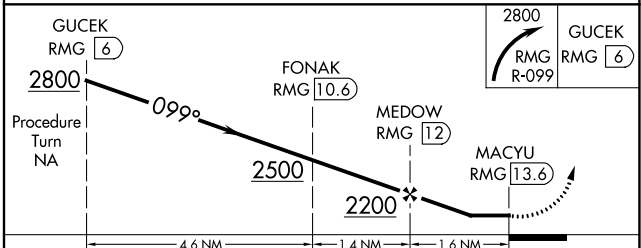

VORTAC RMG 115.4 Chan 101	APP CRS 099°	Rwy Idg TDZE Apt Elev	N/A N/A 759
---	------------------------	-----------------------------	--

VOR-A

CARTERSVILLE (VPC)

⚠ When local altimeter setting not received, use Rome altimeter setting and increase all MDA 80 feet; increase Cat A visibility ¼ SM. DME required.

MISSED APPROACH: Climbing right turn to 2800 on RMG R-099 to GUCEK/6 DME and hold.

AWOS-3PT 120.525	ATLANTA APP CON 121.0 268.7	UNICOM 122.7 (CTAF) 0
----------------------------	---------------------------------------	---------------------------------

SE-4, 11 JUL 2024 to 08 AUG 2024

SE-4, 11 JUL 2024 to 08 AUG 2024

CATEGORY	A	B	C	D
CIRCLING	1560-1 801 (900-1)	1600-1¼ 841 (900-1¼)	1740-3 981 (1000-3)	2020-3 1261 (1300-3)