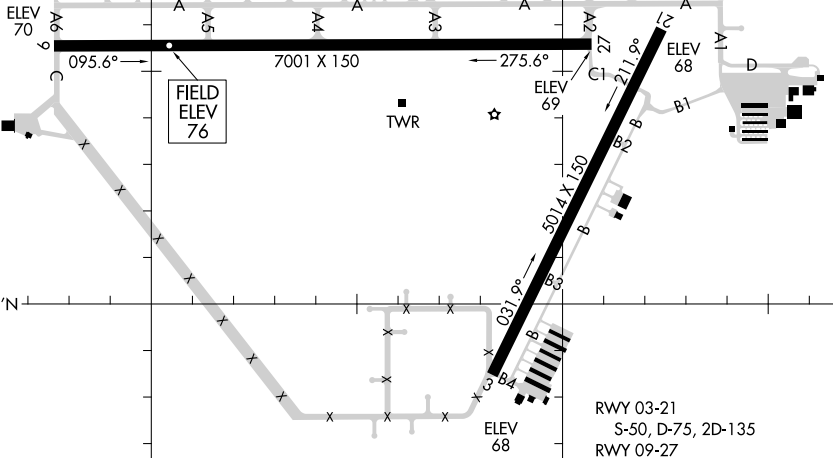

23054

AIRPORT DIAGRAM

BROOKSVILLE-TAMPA BAY RGNL (BKV)

AL-6210 (FAA)

BROOKSVILLE, FLORIDA

ASOS  
134.725  
BROOKSVILLE TOWER ★  
118.55  
GND CON  
121.4  
CLNC DEL  
119.125 (When Tower Closed)

JANUARY 2020  
ANNUAL RATE OF CHANGE  
0.1° W

28°29'N

SE-3, 11 JUL 2024 to 08 AUG 2024

SE-3, 11 JUL 2024 to 08 AUG 2024

28°28'N

RWY 03-21  
S-50, D-75, 2D-135  
RWY 09-27  
S-90, D-130, 2D-230

CAUTION: BE ALERT TO RUNWAY CROSSING CLEARANCES.  
READBACK OF ALL RUNWAY HOLDING INSTRUCTIONS IS REQUIRED.

364  
A

28°27'N

82°28'W

82°27'W

AIRPORT DIAGRAM

23054

BROOKSVILLE, FLORIDA  
BROOKSVILLE-TAMPA BAY RGNL (BKV)