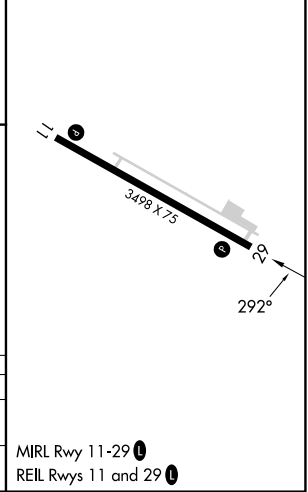

APP CRS 292°	Rwy Idg 3498
	TDZE 1076
	Apt Elev 1076

RNAV (GPS) RWY 29

OLIVIA RGNL (OVL)

RNP APCH - GPS.	MISSED APPROACH: Climb to 2000 then climbing left turn to 2700 direct WOPUW WP and hold.
▼ ▲ NA	

AWOS-3 119.275	MINNEAPOLIS CENTER 127.1 290.2	UNICOM 122.8 (CTAF) 0
--------------------------	--	---------------------------------

NC-1, 11 JUL 2024 to 08 AUG 2024

NC-1, 11 JUL 2024 to 08 AUG 2024

ELEV 1076	TDZE 1076
-----------	-----------

CATEGORY	A	B	C	D
LNNAV MDA	1580-1 504 (600-1)		1580-1½ 504 (600-1½)	
CIRCLING	1620-1 544 (600-1)		1720-1¾ 644 (700-1¾)	1720-2 644 (700-2)