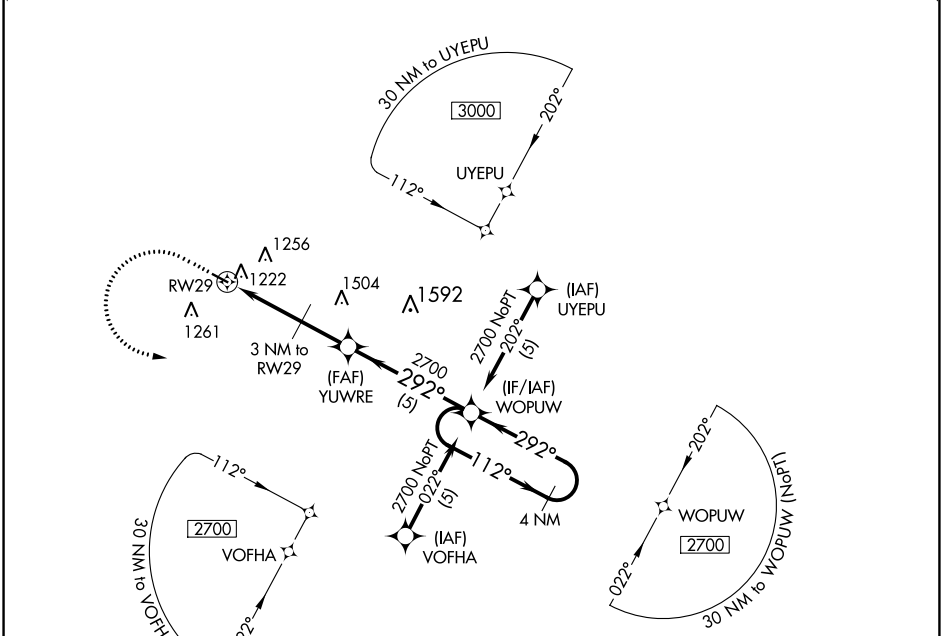

APP CRS 292°	Rwy Idg 3498
	TDZE 1076
	Apt Elev 1076

RNAV (GPS) RWY 29

OLIVIA RGNL (OVL)

RNP APCH - GPS.	MISSED APPROACH: Climb to 2000 then climbing left turn to 2700 direct WOPUW WP and hold.
▼ ▲ NA	

AWOS-3 119.275	MINNEAPOLIS CENTER 127.1 290.2	UNICOM 122.8 (CTAF) 0
--------------------------	--	---------------------------------

NC-1, 11 JUL 2024 to 08 AUG 2024

NC-1, 11 JUL 2024 to 08 AUG 2024

ELEV 1076	TDZE 1076
-----------	-----------

CATEGORY	A	B	C	D
LNNAV MDA	1580-1 504 (600-1)		1580-1½ 504 (600-1½)	
CIRCLING	1620-1 544 (600-1)		1720-1¾ 644 (700-1¾)	1720-2 644 (700-2)