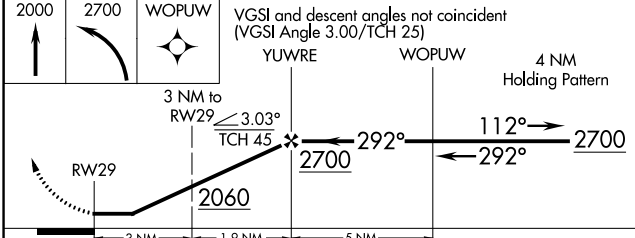

APP CRS 292°	Rwy Idg 3498
	TDZE 1076
	Apt Elev 1076

RNAV (GPS) RWY 29

OLIVIA RGNL (OVL)

RNP APCH - GPS.	MISSED APPROACH: Climb to 2000 then climbing left turn to 2700 direct WOPUW WP and hold.
▼ ▲ NA	

AWOS-3 119.275	MINNEAPOLIS CENTER 127.1 290.2	UNICOM 122.8 (CTAF) 0
--------------------------	--	---------------------------------

NC-1, 11 JUL 2024 to 08 AUG 2024

NC-1, 11 JUL 2024 to 08 AUG 2024

ELEV 1076	TDZE 1076
-----------	-----------

CATEGORY	A	B	C	D
LNNAV MDA	1580-1 504 (600-1)		1580-1½ 504 (600-1½)	
CIRCLING	1620-1 544 (600-1)		1720-1¾ 644 (700-1¾)	1720-2 644 (700-2)