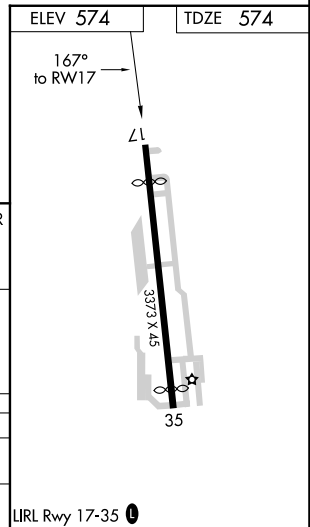

APP CRS	Rwly Idg	2901
167°	TDZE	574
	Apt Elev	574

RNAV (GPS) RWY 17

RALPH M HALL/ROCKWALL MUNI (F46)

⚠ DME/DME RNP-0.3 NA. When local altimeter setting not received, use Dallas Love Fld altimeter setting and increase all MDA 80 feet. Helicopter visibility reduction below 1 SM NA. Procedure NA at night.

MISSED APPROACH: Climb to 5000 direct DAJCA and on track 160° to YEAGR and hold.

AWOS-3PT 121.25	REGIONAL APP CON 124.3 282.275	UNICOM 122.8 (CTAF) 0
---------------------------	--	---------------------------------