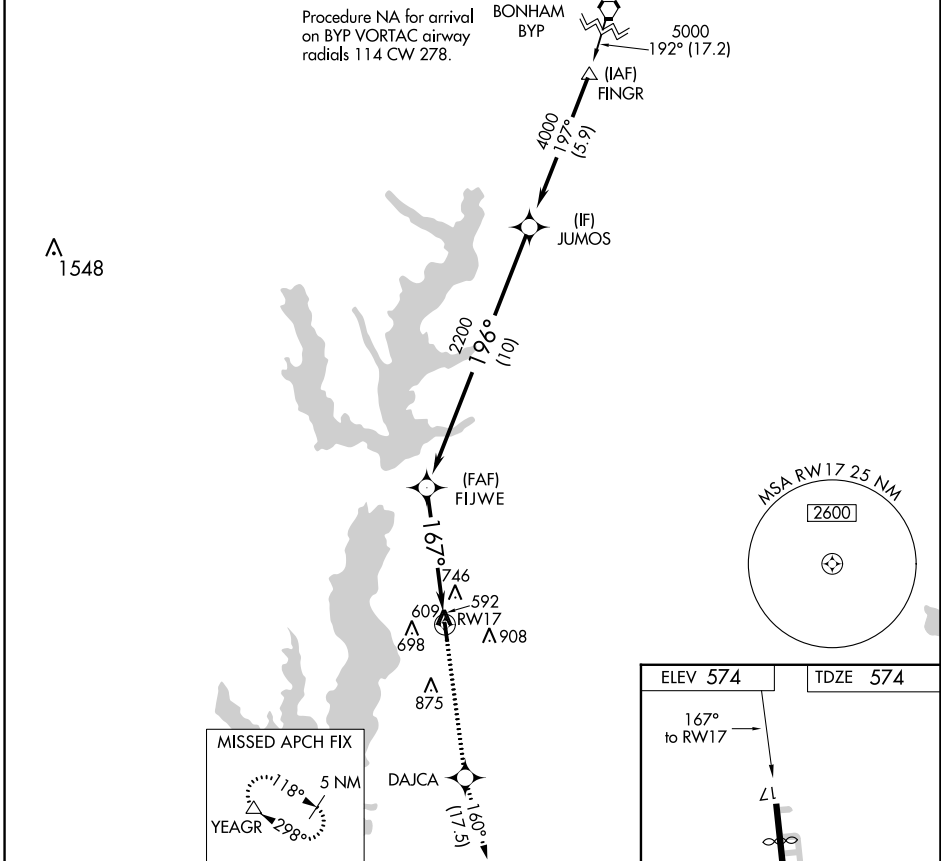

APP CRS	Rwly Idg	2901
167°	TDZE	574
	Apt Elev	574

RNAV (GPS) RWY 17

RALPH M HALL/ROCKWALL MUNI (F46)

⚠ DME/DME RNP-0.3 NA. When local altimeter setting not received, use Dallas Love Fld altimeter setting and increase all MDA 80 feet. Helicopter visibility reduction below 1 SM NA. Procedure NA at night.

MISSED APPROACH: Climb to 5000 direct DAJCA and on track 160° to YEAGR and hold.

AWOS-3PT 121.25	REGIONAL APP CON 124.3 282.275	UNICOM 122.8 (CTAF) 0
---------------------------	--	---------------------------------

JUMOS	4000	196°	5000	DAJCA	tr 160°	YEAGR
			FIJWE	3.00° TCH 40 RW17		
			2200	167°		
	10 NM		5 NM			
CATEGORY	A	B	C	D		
LNAV MDA	1140-1	566 (600-1)	NA			
CIRCLING	1280-1	706 (800-1)	NA			

SC-2, 11 JUL 2024 to 08 AUG 2024

SC-2, 11 JUL 2024 to 08 AUG 2024