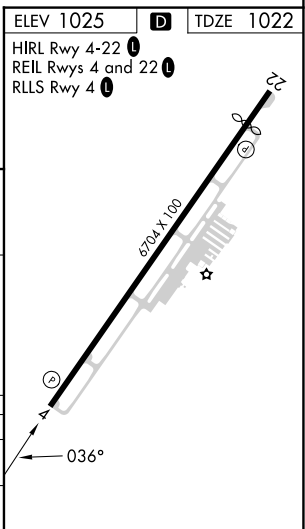

NDB HEM	APP CRS	Rwy Idg	6000
233	036°	TDZE	1022
		Apt Elev	1025

NDB RWY 4

UPPER CUMBERLAND RGNL (SR.B)

▽ ▲ NA	MISSED APPROACH: Climb to 2500 then climbing left turn to 3000 direct HEM NDB and hold.

AWOS-3 128.25	MEMPHIS CENTER 132.9 290.3	UNICOM 122.975 (CTAF) 1

SE-1, 11 JUL 2024 to 08 AUG 2024

SE-1, 11 JUL 2024 to 08 AUG 2024